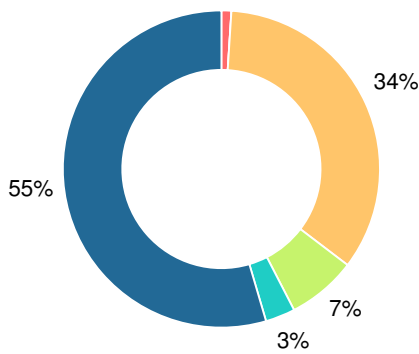

## CCRPI Single Score

Student Mobility Rate

13.6%

School Climate Star Rating

Financial Efficiency Star Rating

Per Pupil Expenditures

Race/Ethnicity

- Asian/Pacific Islander
- American Indian/Alaskan
- Black
- Hispanic
- Multi-racial
- White