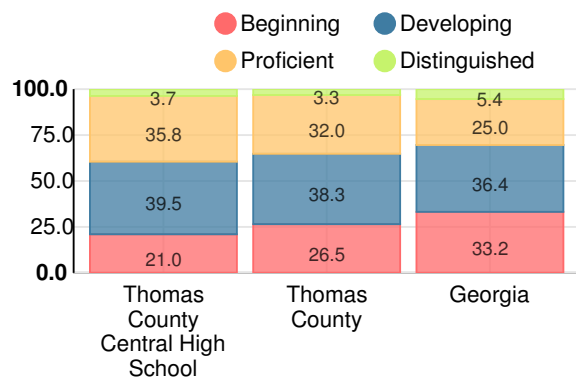

### Thomas County Central High School

Indicator	2019
Content Mastery	62.2
Progress	89.7
Closing Gaps	61.1
Readiness	73.0
Graduation Rate	95.2
<b>CCRPI Score</b>	<b>76.9</b>

### American Literature & Composition

Percent of students scoring in each performance level on 2019

Georgia Milestones

### Coordinate Algebra/Algebra I

Percent of students scoring in each performance level on 2019

Georgia Milestones

### Biology

Percent of students scoring in each performance level on 2019

Georgia Milestones