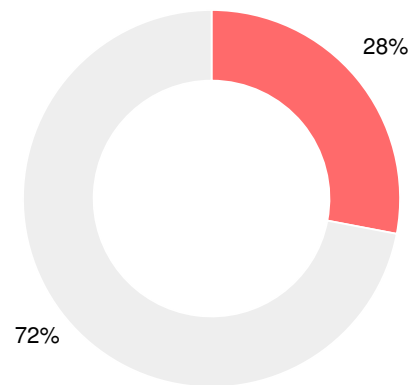

Economically Disadvantaged (ED)

- ED
- Not ED