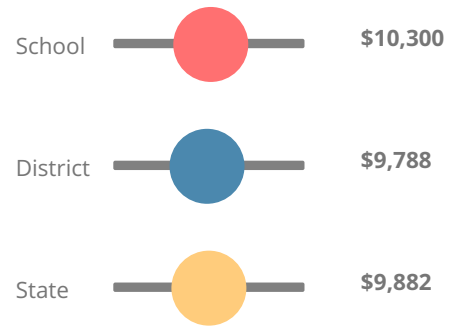

## CCRPI Single Score

Student Mobility Rate

13.6%

School Climate Star Rating

Financial Efficiency Star Rating

Per Pupil Expenditures

Race/Ethnicity

- Asian/Pacific Islander
- American Indian/Alaskan
- Black
- Hispanic
- Multi-racial
- White