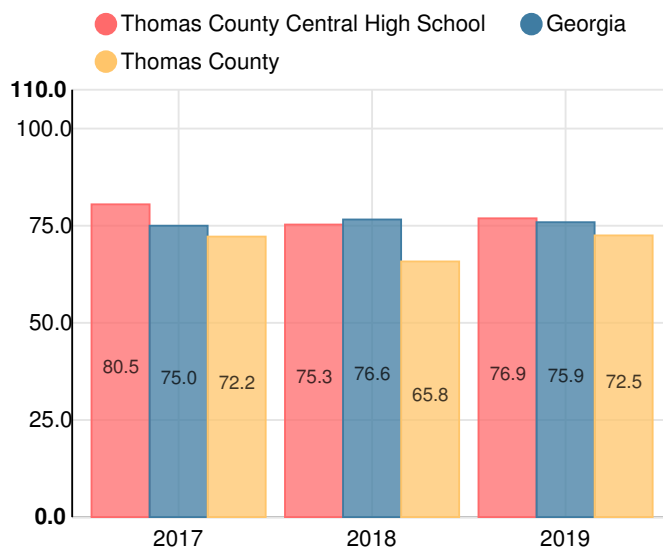

Thomas County Central High School

4686 US Highway 84 Bypass, Thomasville, GA 31792

(229)225-5050

Grades: 9-12

Enrollment: 1392 students

Note: For information on educator qualifications and other federal reporting requirements, [click here](#).
Discipline data are available in the [K-12 Student Discipline Dashboard](#).

Performance Snapshot

- Thomas County Central High School's **overall performance is higher than 57% of schools in the state** and is higher than its district.
- Its students' **academic growth is higher than 81% of schools in the state** and higher than its district.
- Its **four-year graduation rate is 94.6%**, which is **higher than 84% of high schools in the state** and higher than its district.
- **71.2% of graduates are college and career ready**.

School Wide

C76.9

Year	Thomas County Central High School
2019	C
2018	C
2017	B
2016	C
2015	C

Grade conversion	
A	90 - 100
B	80 - 89.9
C	70 - 79.9
D	60 - 69.9
F	0 - 59.9

CCRPI Single Score