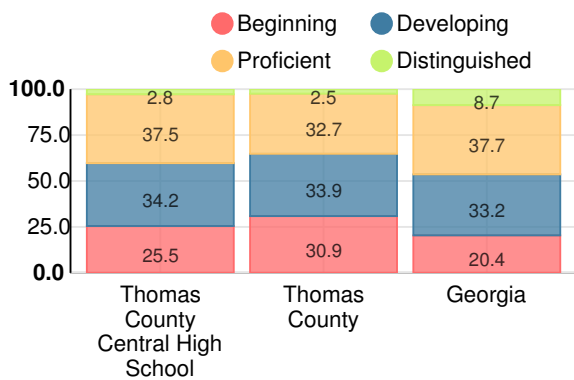

High School

CCRPI Score

Thomas County Central High School

Indicator	2019
Content Mastery	62.2
Progress	89.7
Closing Gaps	61.1
Readiness	73.0
Graduation Rate	95.2
CCRPI Score	76.9

American Literature & Composition

Percent of students scoring in each performance level on 2019

Georgia Milestones