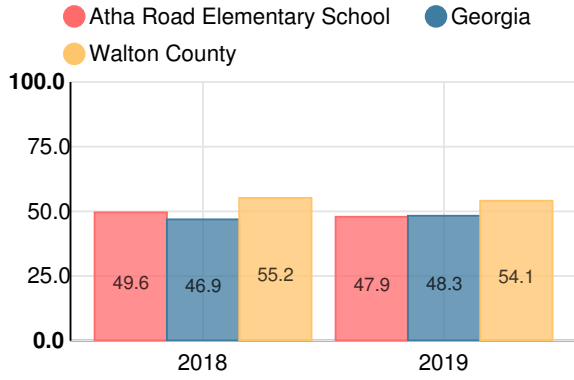

### Mathematics

Percent of students scoring in each performance level on 2019 Georgia Milestones for elementary grades

### Science

Percent of students scoring in each performance level on 2019 Georgia Milestones for elementary grades

### Social Studies

Percent of students scoring in each performance level on 2019 Georgia Milestones for elementary grades

**Reading at or above the Grade Level Target  
(3rd Grade)**

Percent of students in grade 3 achieving Lexile measure equal to or greater than 670