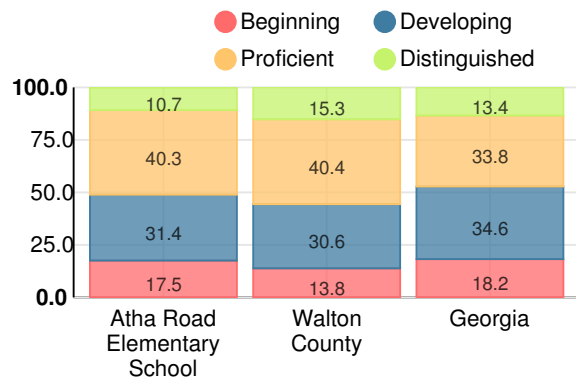

## CCRPI Score

### Atha Road Elementary School

Indicator	2019
Content Mastery	68.0
Progress	91.1
Closing Gaps	61.4
Readiness	79.6
<b>CCRPI Score</b>	<b>77.4</b>

### English

Percent of students scoring in each performance level on 2019 Georgia Milestones for elementary grades

### Mathematics

Percent of students scoring in each performance level on 2019 Georgia Milestones for elementary grades