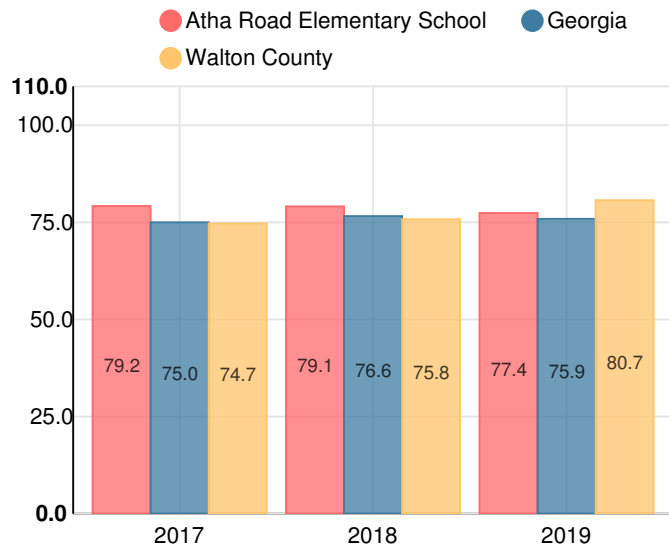

Atha Road Elementary School

821 H D Atha Rd, Monroe, GA 30655

(770)266-5995

Grades: K-5

Enrollment: 785 students

Note: For information on educator qualifications and other federal reporting requirements, [click here](#).
Discipline data are available in the [K-12 Student Discipline Dashboard](#).

Performance Snapshot

- Atha Road Elementary School's **overall performance is higher than 58% of schools in the state** and is lower than its district.
- Its students' **academic growth is higher than 77% of schools in the state** and higher than its district.
- **47.9% of its 3rd grade students are reading at or above the grade level target.**
- Atha Road Elementary School is **Beating the Odds**, meaning that it performs better than similar schools.

School Wide

C77.4

Year	Atha Road Elementary School
2019	C
2018	C
2017	C
2016	B
2015	B

Grade conversion	
A	90 - 100
B	80 - 89.9
C	70 - 79.9
D	60 - 69.9
F	0 - 59.9

CCRPI Single Score