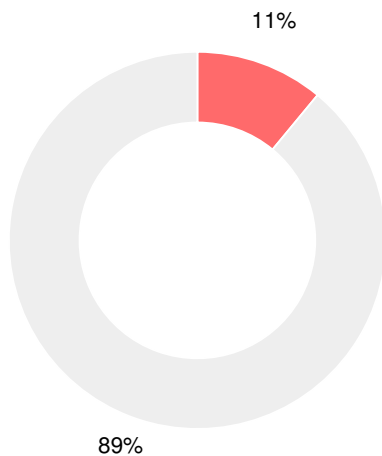

Students with Disability (SWD)

- SWD
- Not SWD