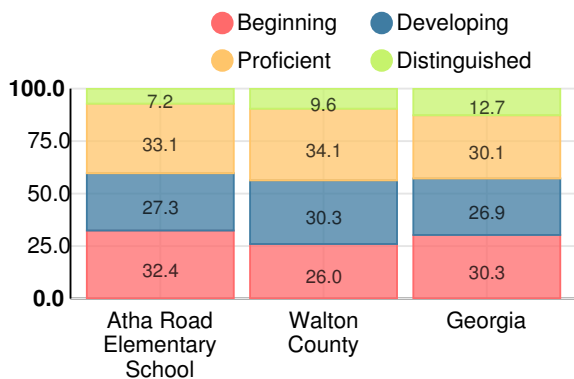

## CCRPI Single Score

Student Mobility Rate

13.8%

School Climate Star Rating

Financial Efficiency Star Rating

Per Pupil Expenditures

Race/Ethnicity

- Asian/Pacific Islander
- American Indian/Alaskan
- Black
- Hispanic
- Multi-racial
- White

### English

Percent of students scoring in each performance level on 2019 Georgia Milestones for elementary grades

### Mathematics

Percent of students scoring in each performance level on 2019 Georgia Milestones for elementary grades

### Science

Percent of students scoring in each performance level on 2019 Georgia Milestones for elementary grades