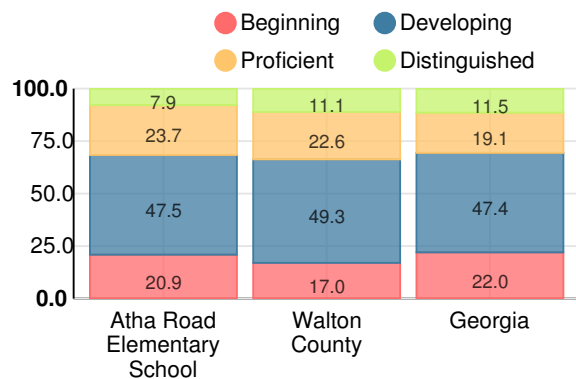

Social Studies

Percent of students scoring in each performance level on 2019 Georgia Milestones for elementary grades