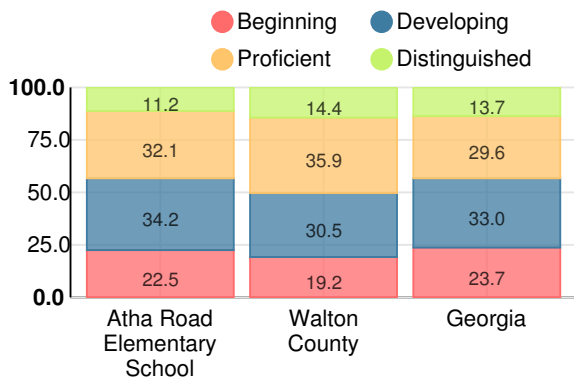

Elementary

CCRPI Score

Atha Road Elementary School

Indicator	2019
Content Mastery	68.0
Progress	91.1
Closing Gaps	61.4
Readiness	79.6
CCRPI Score	77.4

English

Percent of students scoring in each performance level on 2019 Georgia Milestones for elementary grades