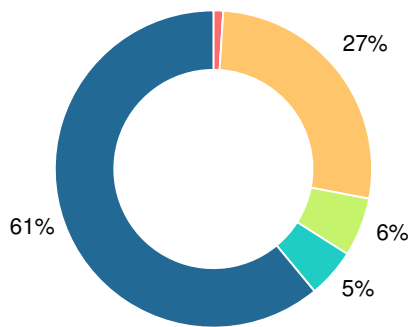

## CCRPI Single Score

Student Mobility Rate

13.8%

School Climate Star Rating

Financial Efficiency Star Rating

Per Pupil Expenditures

Race/Ethnicity

- Asian/Pacific Islander
- American Indian/Alaskan
- Black
- Hispanic
- Multi-racial
- White