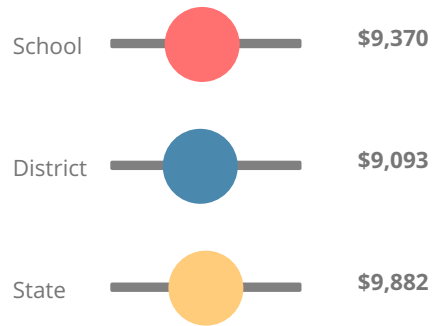

## CCRPI Single Score

Student Mobility Rate

13.8%

School Climate Star Rating

Financial Efficiency Star Rating

Per Pupil Expenditures

Race/Ethnicity

- Asian/Pacific Islander
- American Indian/Alaskan
- Black
- Hispanic
- Multi-racial
- White