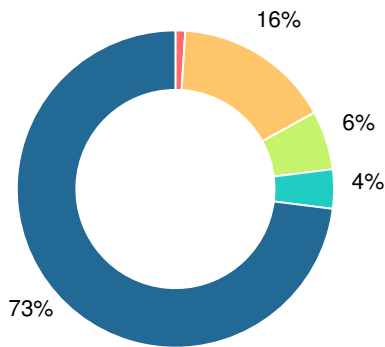

CCRPI Single Score

Student Mobility Rate

10.3%

School Climate Star Rating

Financial Efficiency Star Rating

Per Pupil Expenditures

Race/Ethnicity

- Asian/Pacific Islander
- American Indian/Alaskan
- Black
- Hispanic
- Multi-racial
- White