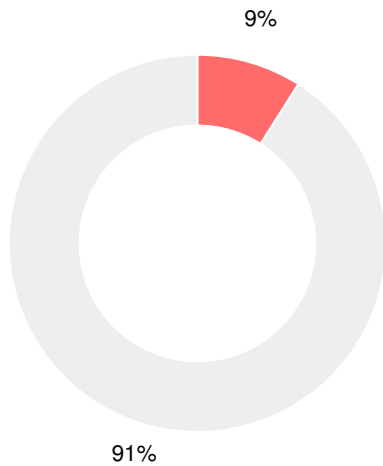

Students with Disability (SWD)

- SWD
- Not SWD