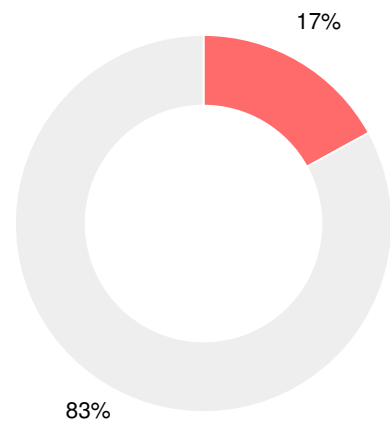

Economically Disadvantaged (ED)

- ED
- Not ED