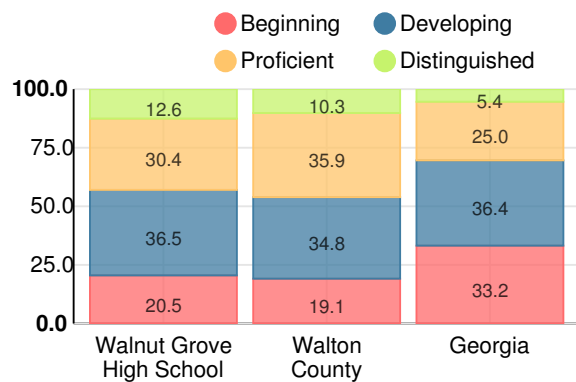

CCRPI Single Score

Student Mobility Rate

10.3%

School Climate Star Rating

Financial Efficiency Star Rating

Per Pupil Expenditures

Race/Ethnicity

- Asian/Pacific Islander
- American Indian/Alaskan
- Black
- Hispanic
- Multi-racial
- White

Walnut Grove High School

| Indicator | 2019 |
|--------------------|-------------|
| Content Mastery | 77.2 |
| Progress | 81.2 |
| Closing Gaps | 90.4 |
| Readiness | 76.9 |
| Graduation Rate | 91.6 |
| CCRPI Score | 81.8 |

American Literature & Composition

Percent of students scoring in each performance level on 2019

Georgia Milestones

Coordinate Algebra/Algebra I

Percent of students scoring in each performance level on 2019

Georgia Milestones

Biology

Percent of students scoring in each performance level on 2019

Georgia Milestones

US History

Percent of students scoring in each performance level on 2019

Georgia Milestones

College & Career Readiness