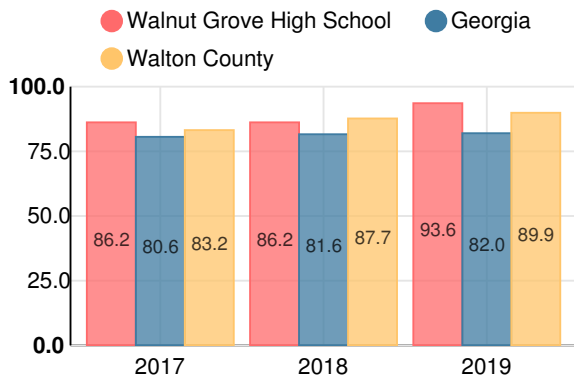

Discipline data are available in the [K-12 Student Discipline Dashboard](#).

Performance Snapshot

- Walnut Grove High School's **overall performance is higher than 74% of schools in the state** and is similar to its district.
- Its students' **academic growth is higher than 48% of schools in the state** and lower than its district.
- Its **four-year graduation rate is 93.6%**, which is **higher than 79% of high schools in the state** and higher than its district.
- **74.3% of graduates are college and career ready**.

Georgia Milestones

Biology

Percent of students scoring in each performance level on 2019

Georgia Milestones

US History

Percent of students scoring in each performance level on 2019

Georgia Milestones

College & Career Readiness

Percent of 12th grade students who are college and career ready

Accelerated Course Taking

Percent of high school graduates earning high school credit for accelerated enrollment

Four-Year Graduation Rate

College Enrollment Rate