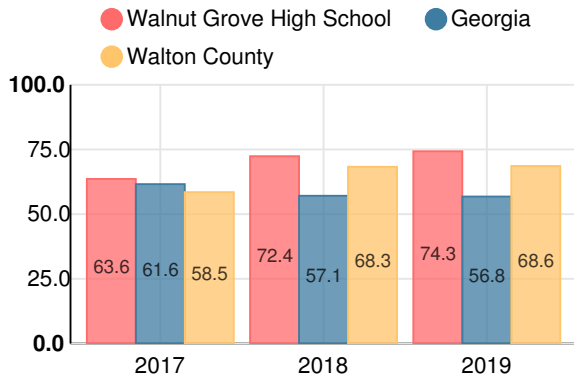

College & Career Readiness

Percent of 12th grade students who are college and career ready