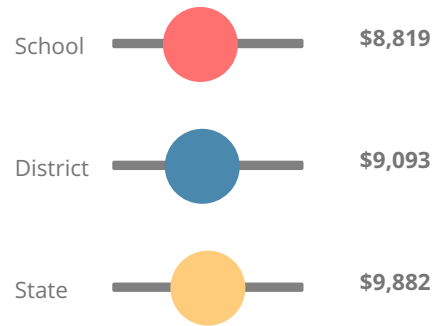

CCRPI Single Score

Student Mobility Rate

10.3%

School Climate Star Rating

Financial Efficiency Star Rating

Per Pupil Expenditures

Race/Ethnicity

- Asian/Pacific Islander
- American Indian/Alaskan
- Black
- Hispanic
- Multi-racial
- White

Economically Disadvantaged (ED)

- ED
- Not ED

Students with Disability (SWD)

- SWD
- Not SWD

English Language Learners (ELL)

- ELL
- Not ELL

High School

CCRPI Score