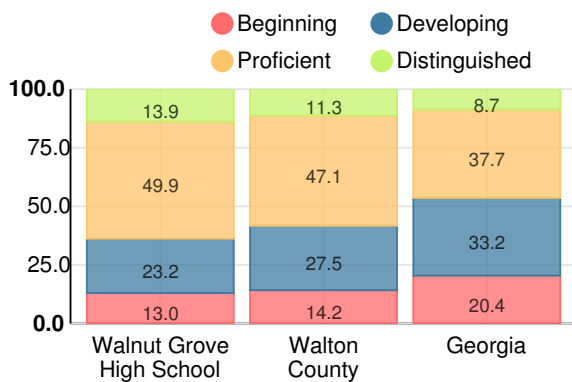

High School

CCRPI Score

Walnut Grove High School

Indicator	2019
Content Mastery	77.2
Progress	81.2
Closing Gaps	90.4
Readiness	76.9
Graduation Rate	91.6
CCRPI Score	81.8

American Literature & Composition

Percent of students scoring in each performance level on 2019

Georgia Milestones