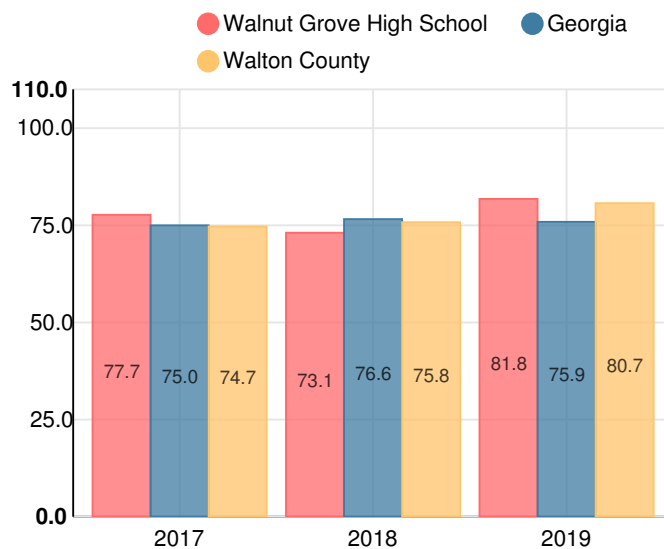

Walnut Grove High School

4863 Guthrie Cemetery Rd, Loganville, GA 30052

(678)507-3900

Grades: 9-12

Enrollment: 1359 students

Note: For information on educator qualifications and other federal reporting requirements, [click here](#).

Discipline data are available in the [K-12 Student Discipline Dashboard](#).

Performance Snapshot

- Walnut Grove High School's **overall performance is higher than 74% of schools in the state** and is similar to its district.
- Its students' **academic growth is higher than 48% of schools in the state** and lower than its district.
- Its **four-year graduation rate is 93.6%**, which is **higher than 79% of high schools in the state** and higher than its district.
- **74.3% of graduates are college and career ready**.

School Wide

B81.8

Year	Walnut Grove High School
2019	B
2018	C
2017	C
2016	C
2015	C

Grade conversion	
A	90 - 100
B	80 - 89.9
C	70 - 79.9
D	60 - 69.9
F	0 - 59.9

CCRPI Single Score