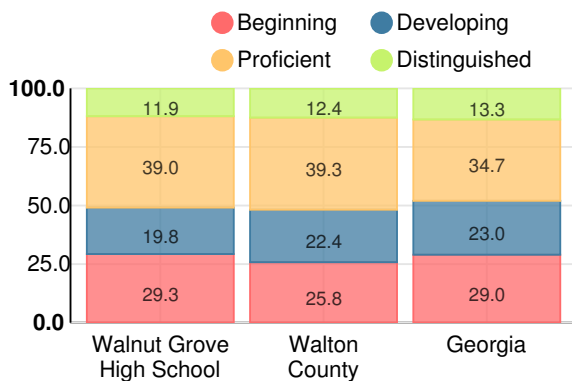

CCRPI Single Score

Student Mobility Rate

10.3%

School Climate Star Rating

Financial Efficiency Star Rating

Per Pupil Expenditures

Race/Ethnicity

- Asian/Pacific Islander
- American Indian/Alaskan
- Black
- Hispanic
- Multi-racial
- White

Walnut Grove High School

| Indicator | 2019 |
|--------------------|-------------|
| Content Mastery | 77.2 |
| Progress | 81.2 |
| Closing Gaps | 90.4 |
| Readiness | 76.9 |
| Graduation Rate | 91.6 |
| CCRPI Score | 81.8 |

American Literature & Composition

Percent of students scoring in each performance level on 2019

Georgia Milestones

Coordinate Algebra/Algebra I

Percent of students scoring in each performance level on 2019

Georgia Milestones

Biology

Percent of students scoring in each performance level on 2019

Georgia Milestones

US History

Percent of students scoring in each performance level on 2019

Georgia Milestones

College & Career Readiness