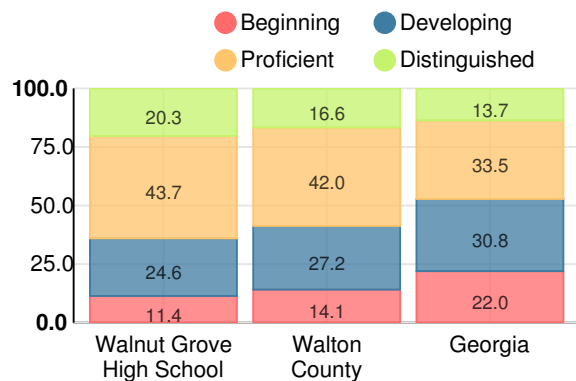

Discipline data are available in the [K-12 Student Discipline Dashboard](#).

Performance Snapshot

- Walnut Grove High School's **overall performance is higher than 74% of schools in the state** and is similar to its district.
- Its students' **academic growth is higher than 48% of schools in the state** and lower than its district.
- Its **four-year graduation rate is 93.6%**, which is **higher than 79% of high schools in the state** and higher than its district.
- **74.3% of graduates are college and career ready**.

CCRPI Single Score

Student Mobility Rate

10.3%

School Climate Star Rating

Financial Efficiency Star Rating

Per Pupil Expenditures

Race/Ethnicity

- Asian/Pacific Islander
- American Indian/Alaskan
- Black
- Hispanic
- Multi-racial
- White

American Literature & Composition

Percent of students scoring in each performance level on 2019

Georgia Milestones

Coordinate Algebra/Algebra I

Percent of students scoring in each performance level on 2019

Georgia Milestones

Biology

Percent of students scoring in each performance level on 2019

Georgia Milestones

US History

Percent of students scoring in each performance level on 2019

Georgia Milestones

College & Career Readiness