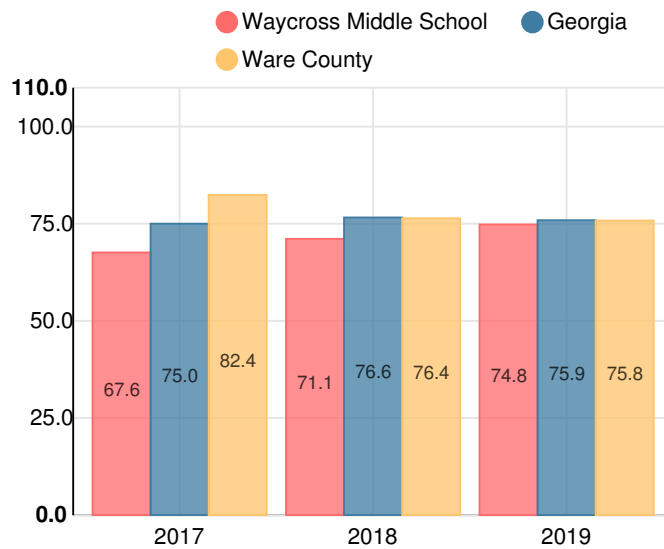

Waycross Middle School

 700 Central Ave, Waycross, GA 31501

 (912)287-2333

 Grades: 6-8

 Enrollment: 584 students

Note: For information on educator qualifications and other federal reporting requirements, [click here](#).

Discipline data are available in the [K-12 Student Discipline Dashboard](#).

Performance Snapshot

- Waycross Middle School's **overall performance is higher than 50% of schools in the state** and is similar to its district.
- Its students' **academic growth is higher than 33% of schools in the state** and lower than its district.
- **68.3% of its 8th grade students are reading at or above the grade level target.**
- Waycross Middle School is **Beating the Odds**, meaning that it performs better than similar schools.

School Wide

C74.8

Year	Waycross Middle School
2019	C
2018	C
2017	D
2016	C
2015	B

Grade conversion	
A	90 - 100
B	80 - 89.9
C	70 - 79.9
D	60 - 69.9
F	0 - 59.9

CCRPI Single Score

Student Mobility Rate

20.7%

School Climate Star Rating