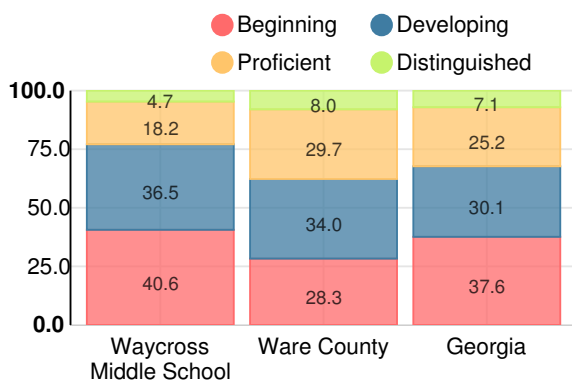

Discipline data are available in the [K-12 Student Discipline Dashboard](#).

Performance Snapshot

- Waycross Middle School's **overall performance is higher than 50% of schools in the state** and is similar to its district.
- Its students' **academic growth is higher than 33% of schools in the state** and lower than its district.
- **68.3% of its 8th grade students are reading at or above the grade level target.**
- Waycross Middle School is **Beating the Odds**, meaning that it performs better than similar schools.

Financial Efficiency Star Rating

Per Pupil Expenditures

Race/Ethnicity

Economically Disadvantaged (ED)

Students with Disability (SWD)

English Language Learners (ELL)

Middle School

CCRPI Score

Waycross Middle School

Indicator	2019
Content Mastery	64.6
Progress	76.8
Closing Gaps	81.3
Readiness	81.9
CCRPI Score	74.8

English

Percent of students scoring in each performance level on 2019 Georgia Milestones for middle school grades

Mathematics

Percent of students scoring in each performance level on 2019 Georgia Milestones for middle school grades

Science

Percent of students scoring in each performance level on 2019 Georgia Milestones for middle school grades