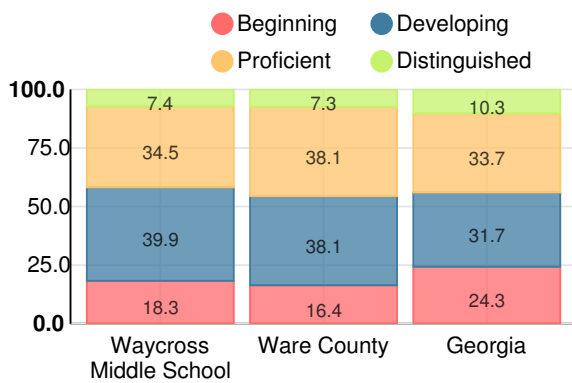

Discipline data are available in the [K-12 Student Discipline Dashboard](#).

Performance Snapshot

- Waycross Middle School's **overall performance is higher than 50% of schools in the state** and is similar to its district.
- Its students' **academic growth is higher than 33% of schools in the state** and lower than its district.
- **68.3% of its 8th grade students are reading at or above the grade level target.**
- Waycross Middle School is **Beating the Odds**, meaning that it performs better than similar schools.

School Wide

C74.8

Year	Waycross Middle School
2019	C
2018	C
2017	D
2016	C
2015	B

Grade conversion	
A	90 - 100
B	80 - 89.9
C	70 - 79.9
D	60 - 69.9
F	0 - 59.9

CCRPI Single Score

Student Mobility Rate

20.7%

School Climate Star Rating

Financial Efficiency Star Rating

Per Pupil Expenditures

Race/Ethnicity

Economically Disadvantaged (ED)

Students with Disability (SWD)

English Language Learners (ELL)

Middle School

CCRPI Score

Waycross Middle School

Indicator	2019
Content Mastery	64.6
Progress	76.8
Closing Gaps	81.3
Readiness	81.9
CCRPI Score	74.8

English

Percent of students scoring in each performance level on 2019 Georgia Milestones for middle school grades