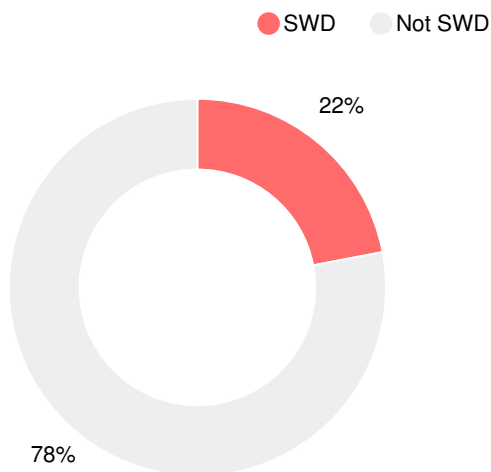

Financial Efficiency Star Rating

Per Pupil Expenditures

Race/Ethnicity

Economically Disadvantaged (ED)

Students with Disability (SWD)

English Language Learners (ELL)

Middle School

CCRPI Score

Waycross Middle School

Indicator	2019
Content Mastery	64.6
Progress	76.8
Closing Gaps	81.3
Readiness	81.9
CCRPI Score	74.8

English

Percent of students scoring in each performance level on 2019 Georgia Milestones for middle school grades