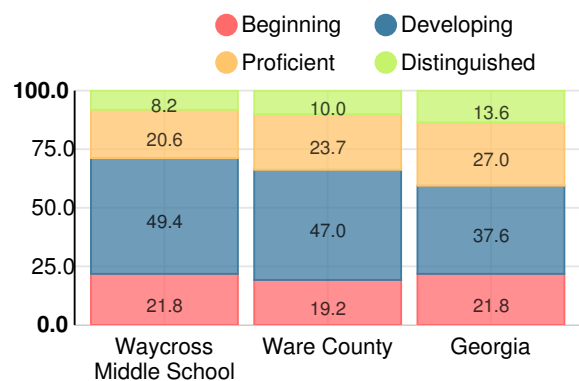

Financial Efficiency Star Rating

Per Pupil Expenditures

Race/Ethnicity

Economically Disadvantaged (ED)

Students with Disability (SWD)

English Language Learners (ELL)

Middle School

CCRPI Score

Waycross Middle School

Indicator	2019
Content Mastery	64.6
Progress	76.8
Closing Gaps	81.3
Readiness	81.9
CCRPI Score	74.8

English

Percent of students scoring in each performance level on 2019 Georgia Milestones for middle school grades

Mathematics

Percent of students scoring in each performance level on 2019 Georgia Milestones for middle school grades

Science

Percent of students scoring in each performance level on 2019 Georgia Milestones for middle school grades

Social Studies

Percent of students scoring in each performance level on 2019 Georgia Milestones for middle school grades

Reading at or above the Grade Level Target (8th Grade)

Percent of students in grade 8 achieving Lexile measure greater than 1097