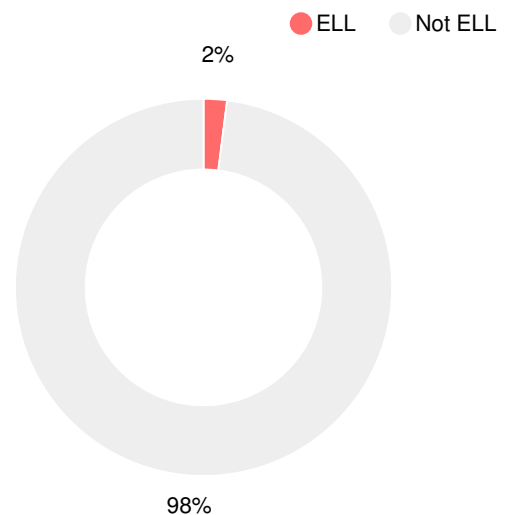

Financial Efficiency Star Rating

Per Pupil Expenditures

Race/Ethnicity

Economically Disadvantaged (ED)

Students with Disability (SWD)

English Language Learners (ELL)

Middle School

CCRPI Score

Waycross Middle School

Indicator	2019
Content Mastery	64.6
Progress	76.8
Closing Gaps	81.3
Readiness	81.9
CCRPI Score	74.8

English

Percent of students scoring in each performance level on 2019 Georgia Milestones for middle school grades