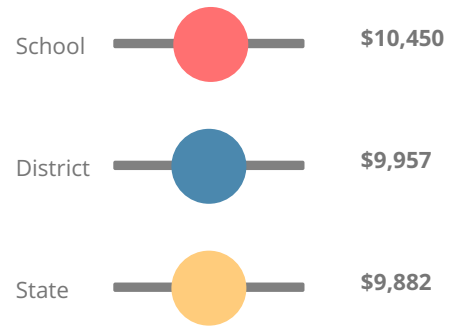

Student Mobility Rate

20.7%

School Climate Star Rating

Financial Efficiency Star Rating

Per Pupil Expenditures