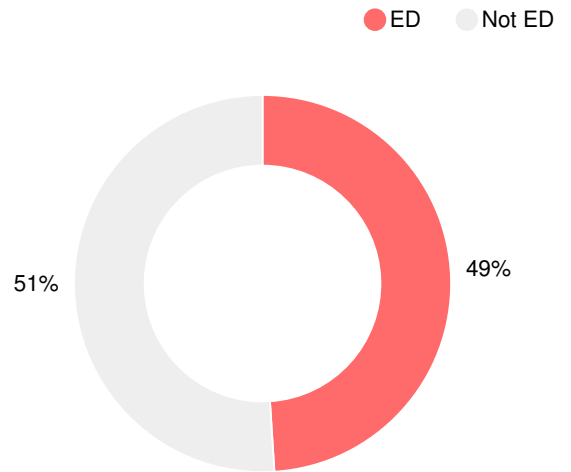

Financial Efficiency Star Rating

Per Pupil Expenditures

Race/Ethnicity

Economically Disadvantaged (ED)

Students with Disability (SWD)

English Language Learners (ELL)

Middle School

CCRPI Score

Waycross Middle School

Indicator	2019
Content Mastery	64.6
Progress	76.8
Closing Gaps	81.3
Readiness	81.9
CCRPI Score	74.8

English

Percent of students scoring in each performance level on 2019 Georgia Milestones for middle school grades