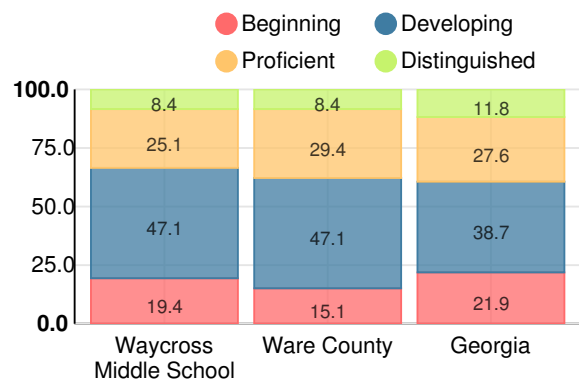

Discipline data are available in the [K-12 Student Discipline Dashboard](#).

Performance Snapshot

- Waycross Middle School's **overall performance is higher than 50% of schools in the state** and is similar to its district.
- Its students' **academic growth is higher than 33% of schools in the state** and lower than its district.
- **68.3% of its 8th grade students are reading at or above the grade level target.**
- Waycross Middle School is **Beating the Odds**, meaning that it performs better than similar schools.

Financial Efficiency Star Rating

Per Pupil Expenditures

Race/Ethnicity

Economically Disadvantaged (ED)

Students with Disability (SWD)

English Language Learners (ELL)

Middle School

CCRPI Score

Waycross Middle School

Indicator	2019
Content Mastery	64.6
Progress	76.8
Closing Gaps	81.3
Readiness	81.9
CCRPI Score	74.8

English

Percent of students scoring in each performance level on 2019 Georgia Milestones for middle school grades

Mathematics

Percent of students scoring in each performance level on 2019 Georgia Milestones for middle school grades

Science

Percent of students scoring in each performance level on 2019 Georgia Milestones for middle school grades