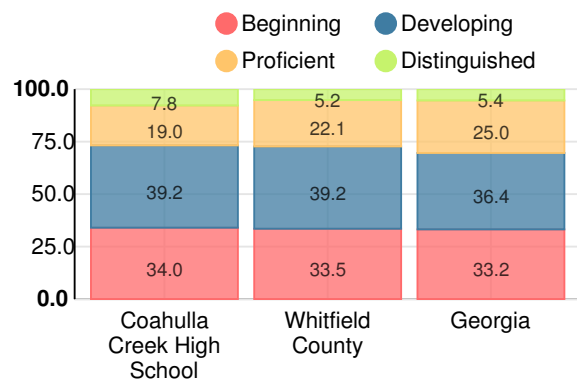

### Coahulla Creek High School

Indicator	2019
Content Mastery	66.2
Progress	69.2
Closing Gaps	66.0
Readiness	73.7
Graduation Rate	89.5
<b>CCRPI Score</b>	<b>71.7</b>

### American Literature & Composition

Percent of students scoring in each performance level on 2019

Georgia Milestones

### Coordinate Algebra/Algebra I

Percent of students scoring in each performance level on 2019

Georgia Milestones

### Biology

Percent of students scoring in each performance level on 2019

Georgia Milestones