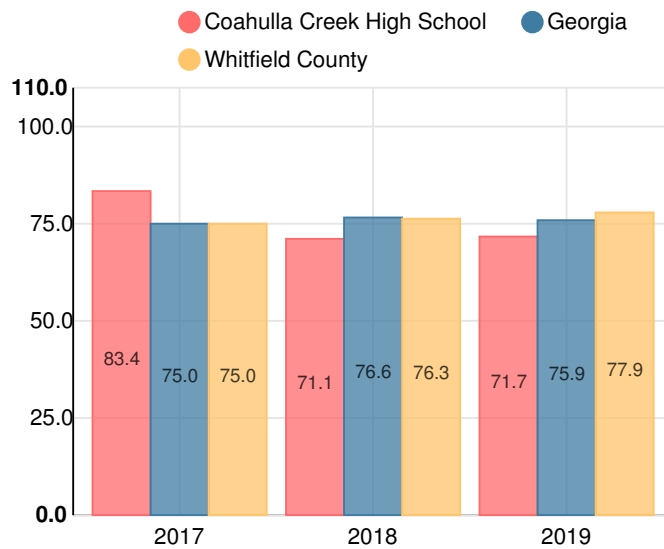

Coahulla Creek High School

3361 Crow Rd, Dalton, GA 30721

(706)694-4900

Grades: 9-12

Enrollment: 1060 students

Note: For information on educator qualifications and other federal reporting requirements, [click here](#).
Discipline data are available in the [K-12 Student Discipline Dashboard](#).

Performance Snapshot

- Coahulla Creek High School's **overall performance is higher than 41% of schools in the state** and is lower than its district.
- Its students' **academic growth is higher than 13% of schools in the state** and lower than its district.
- **Its four-year graduation rate is 92.8%**, which is **higher than 77% of high schools in the state** and higher than its district.
- **53.1% of graduates are college and career ready.**

School Wide

C71.7

Year	Coahulla Creek High School
2019	C
2018	C
2017	B
2016	C
2015	B

Grade conversion	
A	90 - 100
B	80 - 89.9
C	70 - 79.9
D	60 - 69.9
F	0 - 59.9

CCRPI Single Score