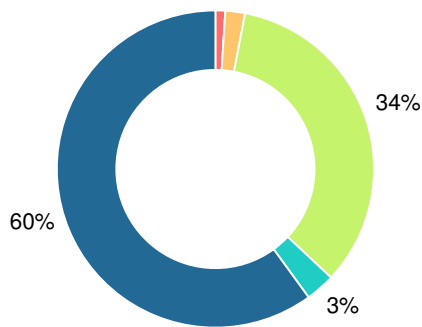

## CCRPI Single Score

Student Mobility Rate

11.4%

School Climate Star Rating

Financial Efficiency Star Rating

Per Pupil Expenditures

Race/Ethnicity

- Asian/Pacific Islander
- American Indian/Alaskan
- Black
- Hispanic
- Multi-racial
- White