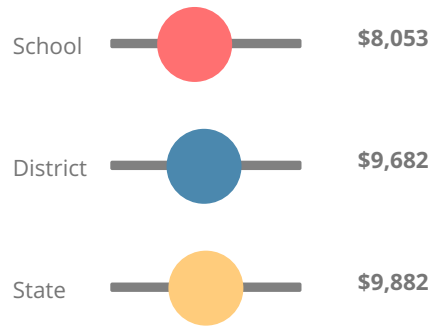

## CCRPI Single Score

Student Mobility Rate

11.4%

School Climate Star Rating

Financial Efficiency Star Rating

Per Pupil Expenditures

Race/Ethnicity

- Asian/Pacific Islander
- American Indian/Alaskan
- Black
- Hispanic
- Multi-racial
- White