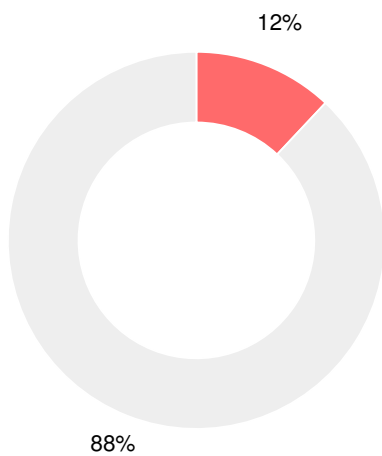

Students with Disability (SWD)

- SWD
- Not SWD