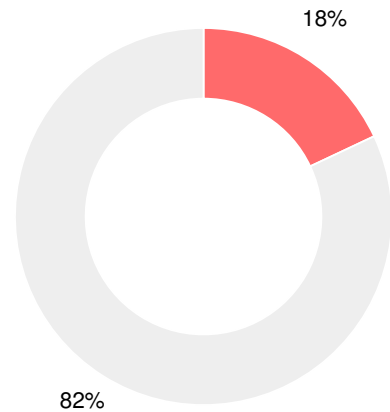

Economically Disadvantaged (ED)

- ED
- Not ED