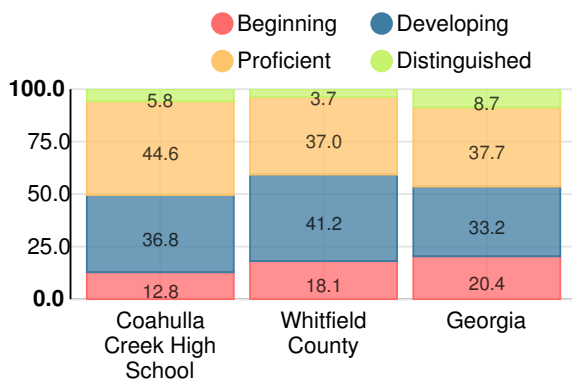

High School

CCRPI Score

Coahulla Creek High School

Indicator	2019
Content Mastery	66.2
Progress	69.2
Closing Gaps	66.0
Readiness	73.7
Graduation Rate	89.5
CCRPI Score	71.7

American Literature & Composition

Percent of students scoring in each performance level on 2019

Georgia Milestones