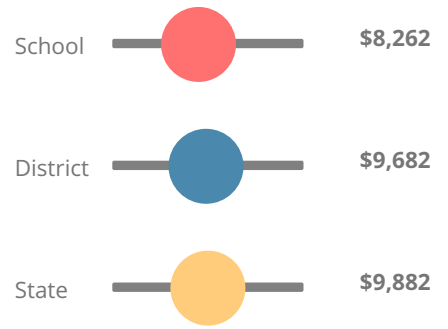

School Wide

C72.9

Year	Southeast High School
2019	C
2018	C
2017	C
2016	C
2015	B

Grade conversion	
A	90 - 100
B	80 - 89.9
C	70 - 79.9
D	60 - 69.9
F	0 - 59.9

CCRPI Single Score

Student Mobility Rate

12.1%

School Climate Star Rating

Financial Efficiency Star Rating

Per Pupil Expenditures

Race/Ethnicity

- Asian/Pacific Islander
- American Indian/Alaskan
- Black
- Hispanic
- Multi-racial
- White

Economically Disadvantaged (ED)

- ED
- Not ED