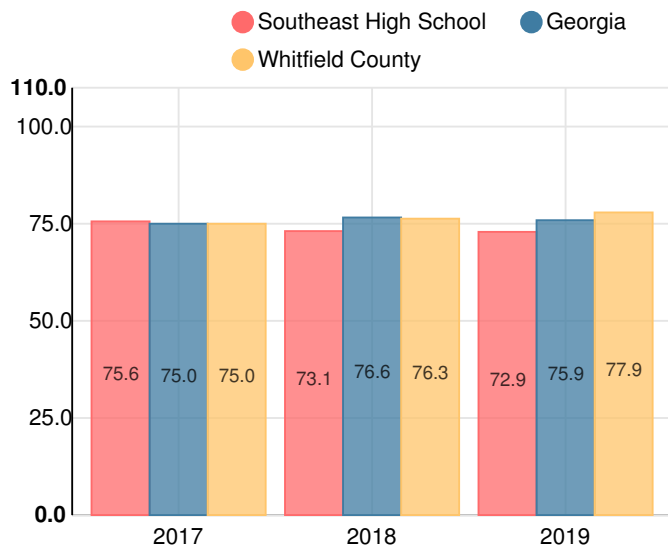

Southeast High School

 1954 Riverbend Rd, Dalton, GA 30721

 (706) 876-7000

 Grades: 9-12

 Enrollment: 1417 students

Note: For information on educator qualifications and other federal reporting requirements, [click here](#).

Discipline data are available in the [K-12 Student Discipline Dashboard](#).

Performance Snapshot

- Southeast Whitfield County High School's **overall performance is higher than 44% of schools in the state** and is lower than its district.
- Its students' **academic growth is higher than 38% of schools in the state** and higher than its district.
- Its **four-year graduation rate is 93.3%**, which is **higher than 78% of high schools in the state** and higher than its district.
- **49.2% of graduates are college and career ready.**

School Wide

C72.9

Year	Southeast High School
2019	C
2018	C
2017	C
2016	C
2015	B

Grade conversion	
A	90 - 100
B	80 - 89.9
C	70 - 79.9
D	60 - 69.9
F	0 - 59.9

CCRPI Single Score

Student Mobility Rate

12.1%

School Climate Star Rating