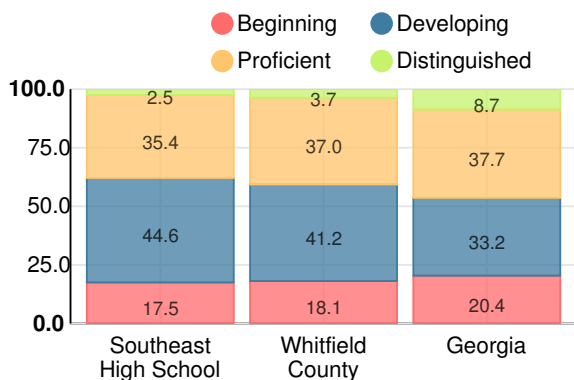

School Wide

C72.9

Year	Southeast High School
2019	C
2018	C
2017	C
2016	C
2015	B

Grade conversion	
A	90 - 100
B	80 - 89.9
C	70 - 79.9
D	60 - 69.9
F	0 - 59.9

CCRPI Single Score

Student Mobility Rate

12.1%

School Climate Star Rating

Financial Efficiency Star Rating

Per Pupil Expenditures

Race/Ethnicity

- Asian/Pacific Islander
- American Indian/Alaskan
- Black
- Hispanic
- Multi-racial
- White

Economically Disadvantaged (ED)

- ED
- Not ED

Students with Disability (SWD)

- SWD
- Not SWD

English Language Learners (ELL)

- ELL
- Not ELL

High School

CCRPI Score

Southeast High School

Indicator	2019
Content Mastery	59.9
Progress	78.5
Closing Gaps	75.0
Readiness	67.7
Graduation Rate	91.2
CCRPI Score	72.9

American Literature & Composition

Percent of students scoring in each performance level on 2019

Georgia Milestones

Coordinate Algebra/Algebra I

Percent of students scoring in each performance level on 2019