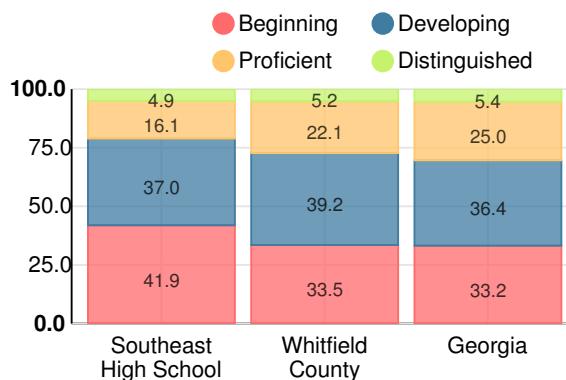

Financial Efficiency Star Rating

Per Pupil Expenditures

Race/Ethnicity

- Asian/Pacific Islander
- American Indian/Alaskan
- Black
- Hispanic
- Multi-racial
- White

Economically Disadvantaged (ED)

- ED
- Not ED

Students with Disability (SWD)

- SWD
- Not SWD

English Language Learners (ELL)

- ELL
- Not ELL

High School

CCRPI Score

Southeast High School

Indicator	2019
Content Mastery	59.9
Progress	78.5
Closing Gaps	75.0
Readiness	67.7
Graduation Rate	91.2
CCRPI Score	72.9

American Literature & Composition

Percent of students scoring in each performance level on 2019

Georgia Milestones

Coordinate Algebra/Algebra I

Percent of students scoring in each performance level on 2019

Georgia Milestones

Biology

Percent of students scoring in each performance level on 2019

Georgia Milestones

US History

Percent of students scoring in each performance level on 2019

Georgia Milestones

College & Career Readiness