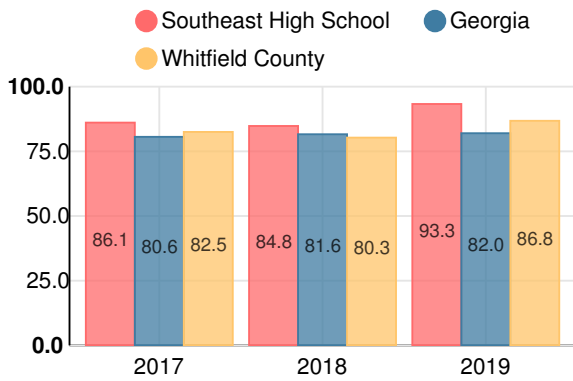

Discipline data are available in the [K-12 Student Discipline Dashboard](#).

Performance Snapshot

- Southeast Whitfield County High School's **overall performance is higher than 44% of schools in the state** and is lower than its district.
- Its students' **academic growth is higher than 38% of schools in the state** and higher than its district.
- Its **four-year graduation rate is 93.3%**, which is **higher than 78% of high schools in the state** and higher than its district.
- **49.2% of graduates are college and career ready.**

American Literature & Composition

Percent of students scoring in each performance level on 2019

Georgia Milestones

Coordinate Algebra/Algebra I

Percent of students scoring in each performance level on 2019

Georgia Milestones

Biology

Percent of students scoring in each performance level on 2019

Georgia Milestones

US History

Percent of students scoring in each performance level on 2019

Georgia Milestones

College & Career Readiness

Percent of 12th grade students who are college and career ready

Accelerated Course Taking

Percent of high school graduates earning high school credit for accelerated enrollment

Four-Year Graduation Rate

College Enrollment Rate