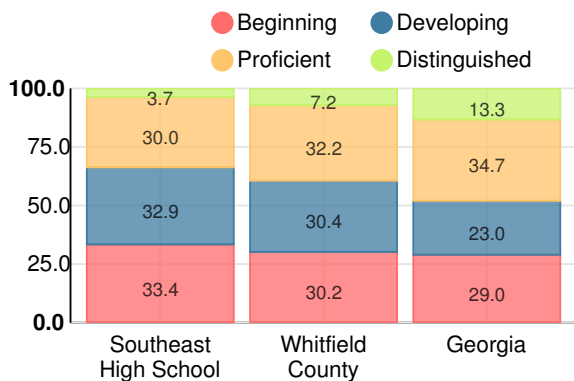

Financial Efficiency Star Rating

Per Pupil Expenditures

Race/Ethnicity

- Asian/Pacific Islander
- American Indian/Alaskan
- Black
- Hispanic
- Multi-racial
- White

Economically Disadvantaged (ED)

- ED
- Not ED

Students with Disability (SWD)

- SWD
- Not SWD

English Language Learners (ELL)

- ELL
- Not ELL

High School

CCRPI Score

Southeast High School

Indicator	2019
Content Mastery	59.9
Progress	78.5
Closing Gaps	75.0
Readiness	67.7
Graduation Rate	91.2
CCRPI Score	72.9

American Literature & Composition

Percent of students scoring in each performance level on 2019

Georgia Milestones

Coordinate Algebra/Algebra I

Percent of students scoring in each performance level on 2019

Georgia Milestones

Biology

Percent of students scoring in each performance level on 2019

Georgia Milestones

US History

Percent of students scoring in each performance level on 2019

Georgia Milestones

College & Career Readiness