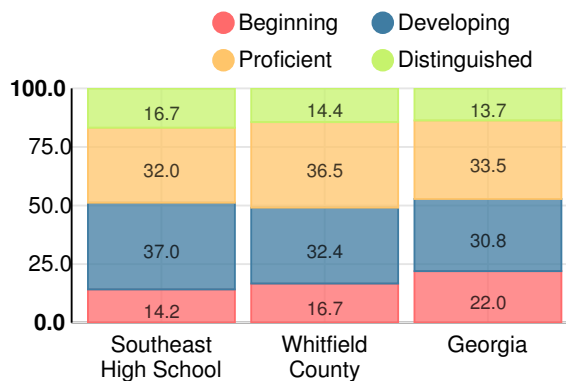

Financial Efficiency Star Rating

Per Pupil Expenditures

Race/Ethnicity

- Asian/Pacific Islander
- American Indian/Alaskan
- Black
- Hispanic
- Multi-racial
- White

Economically Disadvantaged (ED)

- ED
- Not ED

American Literature & Composition

Percent of students scoring in each performance level on 2019

Georgia Milestones

Coordinate Algebra/Algebra I

Percent of students scoring in each performance level on 2019

Georgia Milestones

Biology

Percent of students scoring in each performance level on 2019

Georgia Milestones

US History

Percent of students scoring in each performance level on 2019

Georgia Milestones

College & Career Readiness

Percent of 12th grade students who are college and career ready

Accelerated Course Taking

Percent of high school graduates earning high school credit for accelerated enrollment

Four-Year Graduation Rate

College Enrollment Rate