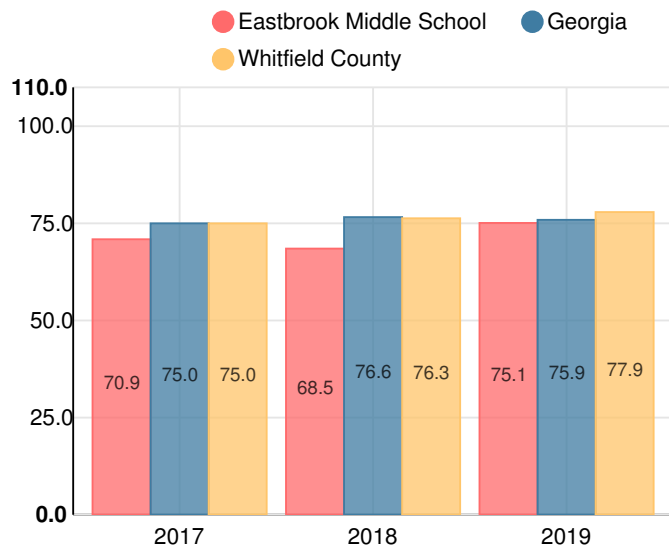

Eastbrook Middle School

 1382 Eastbrook Drive, Dalton, GA 30721

 (706)278-6135

 Grades: 6-8

 Enrollment: 713 students

Note: For information on educator qualifications and other federal reporting requirements, [click here](#).

Discipline data are available in the [K-12 Student Discipline Dashboard](#).

Performance Snapshot

- Eastbrook Middle School's **overall performance is higher than 51% of schools in the state** and is lower than its district.
- Its students' **academic growth is higher than 37% of schools in the state** and lower than its district.
- **54.2% of its 8th grade students are reading at or above the grade level target.**

School Wide

C75.1

Year	Eastbrook Middle School
2019	C
2018	D
2017	C
2016	D
2015	D

Grade conversion	
A	90 - 100
B	80 - 89.9
C	70 - 79.9
D	60 - 69.9
F	0 - 59.9

CCRPI Single Score

Student Mobility Rate

11.7%

School Climate Star Rating