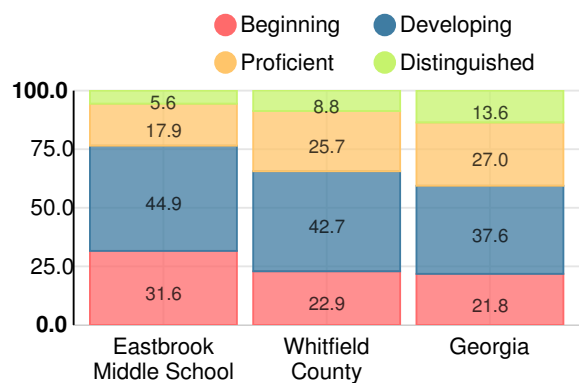

Discipline data are available in the [K-12 Student Discipline Dashboard](#).

Performance Snapshot

- Eastbrook Middle School's **overall performance is higher than 51% of schools in the state** and is lower than its district.
- Its students' **academic growth is higher than 37% of schools in the state** and lower than its district.
- **54.2% of its 8th grade students are reading at or above the grade level target.**

Students with Disability (SWD)

- SWD
- Not SWD

English Language Learners (ELL)

- ELL
- Not ELL

Middle School

CCRPI Score

Eastbrook Middle School

Indicator	2019
Content Mastery	55.0
Progress	78.4
Closing Gaps	100.0
Readiness	81.0
CCRPI Score	75.1

English

Percent of students scoring in each performance level on 2019 Georgia Milestones for middle school grades

Mathematics

Percent of students scoring in each performance level on 2019 Georgia Milestones for middle school grades

Science

Percent of students scoring in each performance level on 2019 Georgia Milestones for middle school grades

Social Studies

Percent of students scoring in each performance level on 2019 Georgia Milestones for middle school grades