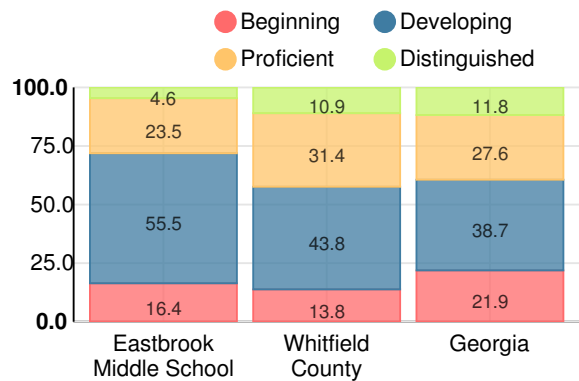

Discipline data are available in the [K-12 Student Discipline Dashboard](#).

Performance Snapshot

- Eastbrook Middle School's **overall performance is higher than 51% of schools in the state** and is lower than its district.
- Its students' **academic growth is higher than 37% of schools in the state** and lower than its district.
- **54.2% of its 8th grade students are reading at or above the grade level target.**

Financial Efficiency Star Rating

Per Pupil Expenditures

Race/Ethnicity

- Asian/Pacific Islander
- American Indian/Alaskan
- Black
- Hispanic
- Multi-racial
- White

Economically Disadvantaged (ED)

- ED
- Not ED

Students with Disability (SWD)

- SWD
- Not SWD

English Language Learners (ELL)

- ELL
- Not ELL

Middle School

CCRPI Score

Eastbrook Middle School

Indicator	2019
Content Mastery	55.0
Progress	78.4
Closing Gaps	100.0
Readiness	81.0
CCRPI Score	75.1

English

Percent of students scoring in each performance level on 2019 Georgia Milestones for middle school grades

Mathematics

Percent of students scoring in each performance level on 2019 Georgia Milestones for middle school grades