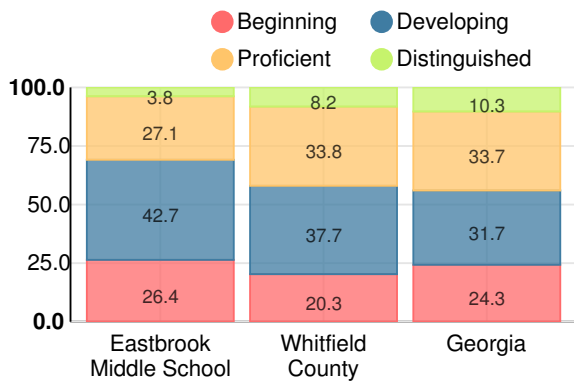

Discipline data are available in the [K-12 Student Discipline Dashboard](#).

Performance Snapshot

- Eastbrook Middle School's **overall performance is higher than 51% of schools in the state** and is lower than its district.
- Its students' **academic growth is higher than 37% of schools in the state** and lower than its district.
- **54.2% of its 8th grade students are reading at or above the grade level target.**

Financial Efficiency Star Rating

Per Pupil Expenditures

Race/Ethnicity

- Asian/Pacific Islander
- American Indian/Alaskan
- Black
- Hispanic
- Multi-racial
- White

Economically Disadvantaged (ED)

- ED
- Not ED

Students with Disability (SWD)

- SWD
- Not SWD

English Language Learners (ELL)

- ELL
- Not ELL

Middle School

CCRPI Score

Eastbrook Middle School

Indicator	2019
Content Mastery	55.0
Progress	78.4
Closing Gaps	100.0
Readiness	81.0
CCRPI Score	75.1

English

Percent of students scoring in each performance level on 2019 Georgia Milestones for middle school grades

Mathematics

Percent of students scoring in each performance level on 2019 Georgia Milestones for middle school grades