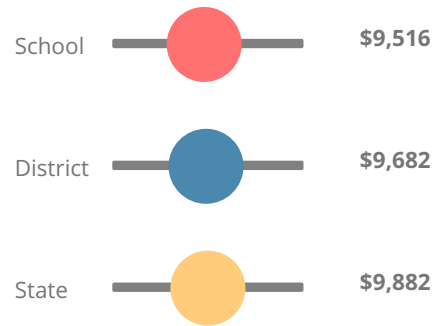

School Wide

C75.1

Year	Eastbrook Middle School
2019	C
2018	D
2017	C
2016	D
2015	D

Grade conversion	
A	90 - 100
B	80 - 89.9
C	70 - 79.9
D	60 - 69.9
F	0 - 59.9

CCRPI Single Score

Student Mobility Rate

11.7%

School Climate Star Rating

Financial Efficiency Star Rating

Per Pupil Expenditures

Race/Ethnicity

- Asian/Pacific Islander
- American Indian/Alaskan
- Black
- Hispanic
- Multi-racial
- White

Economically Disadvantaged (ED)

- ED
- Not ED