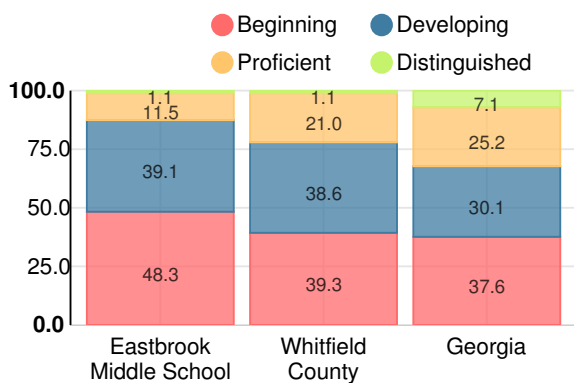

Discipline data are available in the [K-12 Student Discipline Dashboard](#).

Performance Snapshot

- Eastbrook Middle School's **overall performance is higher than 51% of schools in the state** and is lower than its district.
- Its students' **academic growth is higher than 37% of schools in the state** and lower than its district.
- **54.2% of its 8th grade students are reading at or above the grade level target.**

Students with Disability (SWD)

- SWD
- Not SWD

English Language Learners (ELL)

- ELL
- Not ELL

Middle School

CCRPI Score

Eastbrook Middle School

Indicator	2019
Content Mastery	55.0
Progress	78.4
Closing Gaps	100.0
Readiness	81.0
CCRPI Score	75.1

English

Percent of students scoring in each performance level on 2019 Georgia Milestones for middle school grades

Mathematics

Percent of students scoring in each performance level on 2019 Georgia Milestones for middle school grades

Science

Percent of students scoring in each performance level on 2019 Georgia Milestones for middle school grades

Social Studies

Percent of students scoring in each performance level on 2019 Georgia Milestones for middle school grades