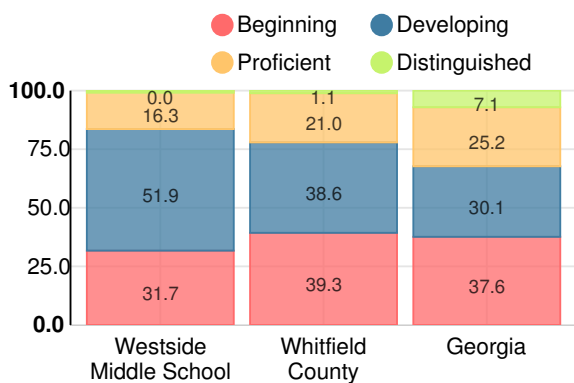

Discipline data are available in the [K-12 Student Discipline Dashboard](#).

Performance Snapshot

- Westside Middle School's **overall performance is higher than 72% of schools in the state** and is higher than its district.
- Its students' **academic growth is higher than 91% of schools in the state** and higher than its district.
- **74.2% of its 8th grade students are reading at or above the grade level target**.

Students with Disability (SWD)

- SWD
- Not SWD

English Language Learners (ELL)

- ELL
- Not ELL

Middle School

CCRPI Score

Westside Middle School

Indicator	2019
Content Mastery	76.6
Progress	93.9
Closing Gaps	52.1
Readiness	87.4
CCRPI Score	81.1

English

Percent of students scoring in each performance level on 2019 Georgia Milestones for middle school grades

Mathematics

Percent of students scoring in each performance level on 2019 Georgia Milestones for middle school grades

Science

Percent of students scoring in each performance level on 2019 Georgia Milestones for middle school grades

Social Studies

Percent of students scoring in each performance level on 2019 Georgia Milestones for middle school grades