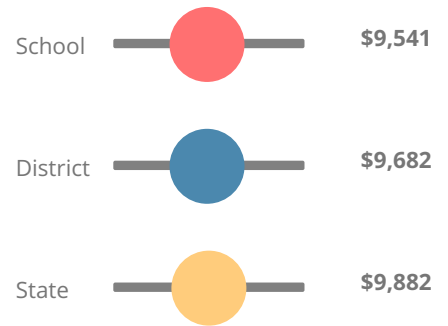

School Wide

B81.1

Year	Westside Middle School
2019	B
2018	C
2017	B
2016	B
2015	B

Grade conversion	
A	90 - 100
B	80 - 89.9
C	70 - 79.9
D	60 - 69.9
F	0 - 59.9

CCRPI Single Score

Student Mobility Rate

9.9%

School Climate Star Rating

Financial Efficiency Star Rating

Per Pupil Expenditures

Race/Ethnicity

- Asian/Pacific Islander
- American Indian/Alaskan
- Black
- Hispanic
- Multi-racial
- White

Economically Disadvantaged (ED)

- ED
- Not ED