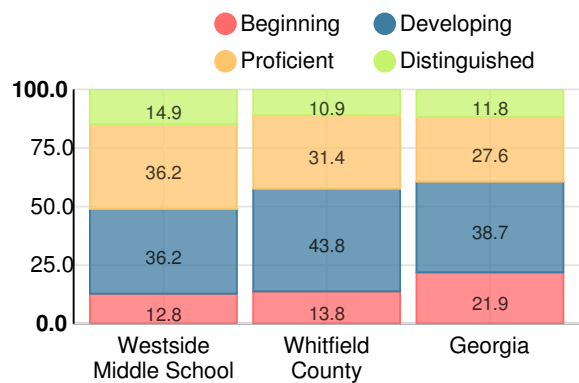

Discipline data are available in the [K-12 Student Discipline Dashboard](#).

Performance Snapshot

- Westside Middle School's **overall performance is higher than 72% of schools in the state** and is higher than its district.
- Its students' **academic growth is higher than 91% of schools in the state** and higher than its district.
- **74.2% of its 8th grade students are reading at or above the grade level target**.

Financial Efficiency Star Rating

Per Pupil Expenditures

Race/Ethnicity

- Asian/Pacific Islander
- American Indian/Alaskan
- Black
- Hispanic
- Multi-racial
- White

Economically Disadvantaged (ED)

- ED
- Not ED

Students with Disability (SWD)

- SWD
- Not SWD

English Language Learners (ELL)

- ELL
- Not ELL

Middle School

CCRPI Score

Westside Middle School

Indicator	2019
Content Mastery	76.6
Progress	93.9
Closing Gaps	52.1
Readiness	87.4
CCRPI Score	81.1

English

Percent of students scoring in each performance level on 2019 Georgia Milestones for middle school grades

Mathematics

Percent of students scoring in each performance level on 2019 Georgia Milestones for middle school grades