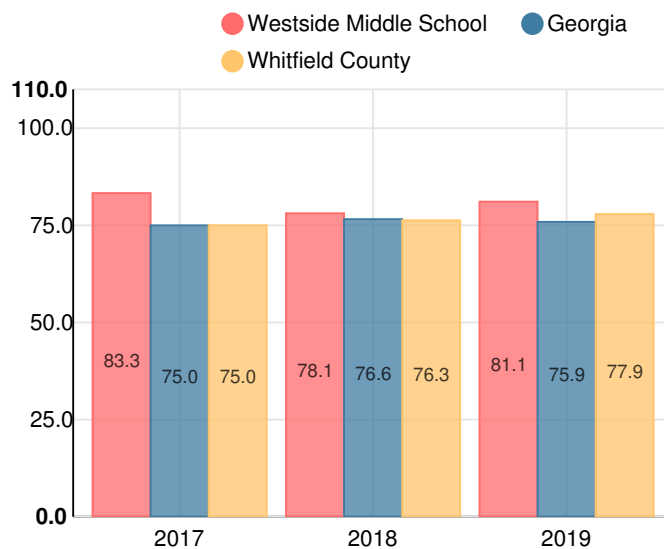

Westside Middle School

 580 Lafayette Hwy, Rocky Face, GA 30740

 (706)673-2611

 Grades: 6-8

 Enrollment: 486 students

Note: For information on educator qualifications and other federal reporting requirements, [click here](#).

Discipline data are available in the [K-12 Student Discipline Dashboard](#).

Performance Snapshot

- Westside Middle School's **overall performance is higher than 72% of schools in the state** and is higher than its district.
- Its students' **academic growth is higher than 91% of schools in the state** and higher than its district.
- **74.2% of its 8th grade students are reading at or above the grade level target**.

School Wide

B81.1

Year	Westside Middle School
2019	B
2018	C
2017	B
2016	B
2015	B

Grade conversion	
A	90 - 100
B	80 - 89.9
C	70 - 79.9
D	60 - 69.9
F	0 - 59.9

CCRPI Single Score

Student Mobility Rate

9.9%

School Climate Star Rating