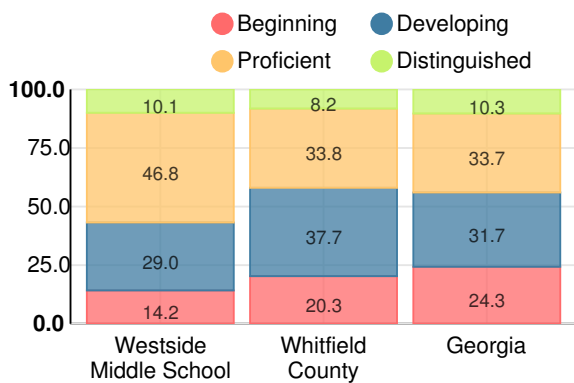

Discipline data are available in the [K-12 Student Discipline Dashboard](#).

Performance Snapshot

- Westside Middle School's **overall performance is higher than 72% of schools in the state** and is higher than its district.
- Its students' **academic growth is higher than 91% of schools in the state** and higher than its district.
- **74.2% of its 8th grade students are reading at or above the grade level target**.

Financial Efficiency Star Rating

Per Pupil Expenditures

Race/Ethnicity

- Asian/Pacific Islander
- American Indian/Alaskan
- Black
- Hispanic
- Multi-racial
- White

Economically Disadvantaged (ED)

- ED
- Not ED

Students with Disability (SWD)

- SWD
- Not SWD

English Language Learners (ELL)

- ELL
- Not ELL

Middle School

CCRPI Score

Westside Middle School

Indicator	2019
Content Mastery	76.6
Progress	93.9
Closing Gaps	52.1
Readiness	87.4
CCRPI Score	81.1

English

Percent of students scoring in each performance level on 2019 Georgia Milestones for middle school grades

Mathematics

Percent of students scoring in each performance level on 2019 Georgia Milestones for middle school grades