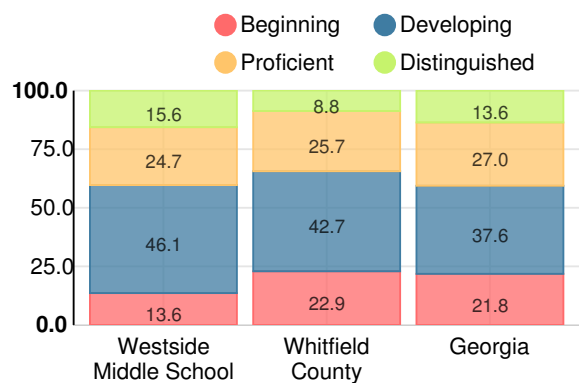

Discipline data are available in the [K-12 Student Discipline Dashboard](#).

Performance Snapshot

- Westside Middle School's **overall performance is higher than 72% of schools in the state** and is higher than its district.
- Its students' **academic growth is higher than 91% of schools in the state** and higher than its district.
- **74.2% of its 8th grade students are reading at or above the grade level target**.

Students with Disability (SWD)

- SWD
- Not SWD

English Language Learners (ELL)

- ELL
- Not ELL

Middle School

CCRPI Score

Westside Middle School

Indicator	2019
Content Mastery	76.6
Progress	93.9
Closing Gaps	52.1
Readiness	87.4
CCRPI Score	81.1

English

Percent of students scoring in each performance level on 2019 Georgia Milestones for middle school grades

Mathematics

Percent of students scoring in each performance level on 2019 Georgia Milestones for middle school grades

Science

Percent of students scoring in each performance level on 2019 Georgia Milestones for middle school grades

Social Studies

Percent of students scoring in each performance level on 2019 Georgia Milestones for middle school grades