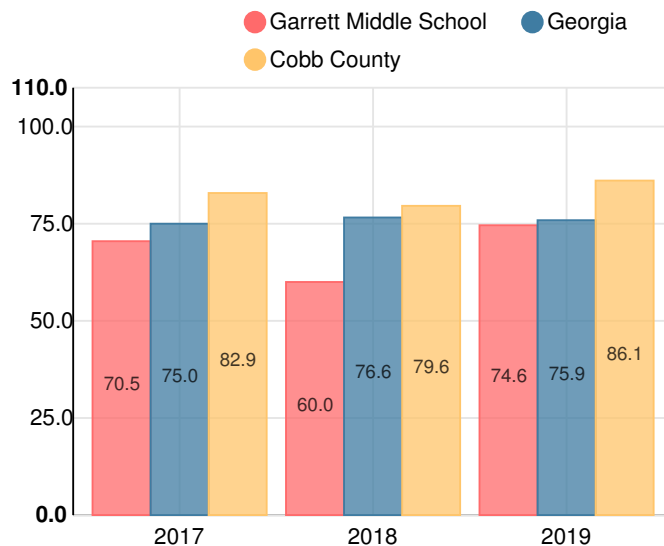

Garrett Middle School

5235 Austell-Powder Springs Rd., Austell, GA 30106

770-819-2466

Grades: 6-8

Enrollment: 888 students

Note: For information on educator qualifications and other federal reporting requirements, [click here](#).

Discipline data are available in the [K-12 Student Discipline Dashboard](#).

Performance Snapshot

- Garrett Middle School's **overall performance is higher than 49% of schools in the state** and is lower than its district.
- Its students' **academic growth is higher than 55% of schools in the state** and lower than its district.
- **58.8% of its 8th grade students are reading at or above the grade level target.**
- Garrett Middle School is **Beating the Odds**, meaning that it performs better than similar schools.

School Wide

C74.6

Year	Garrett Middle School
2019	C
2018	D
2017	C
2016	F
2015	D

Grade conversion	
A	90 - 100
B	80 - 89.9
C	70 - 79.9
D	60 - 69.9
F	0 - 59.9

CCRPI Single Score