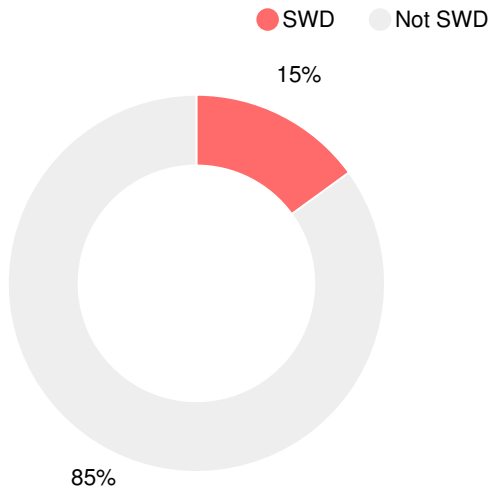

## CCRPI Single Score

Student Mobility Rate

23.1%

School Climate Star Rating

Financial Efficiency Star Rating

Per Pupil Expenditures

Race/Ethnicity

Economically Disadvantaged (ED)

Students with Disability (SWD)

English Language Learners (ELL)