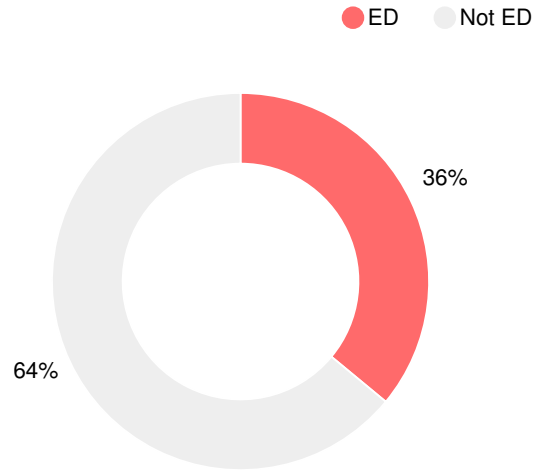

## CCRPI Single Score

Student Mobility Rate

23.1%

School Climate Star Rating

Financial Efficiency Star Rating

Per Pupil Expenditures

Race/Ethnicity

Economically Disadvantaged (ED)

Students with Disability (SWD)

English Language Learners (ELL)