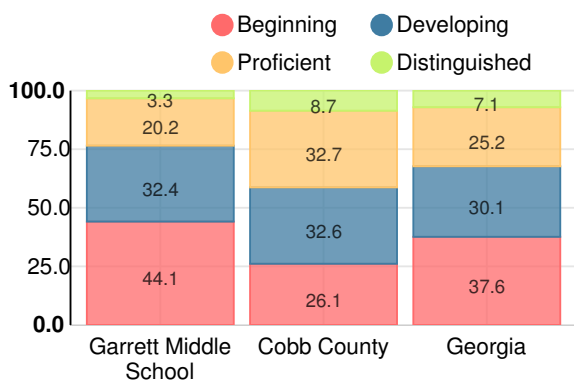

Science

Percent of students scoring in each performance level on 2019 Georgia Milestones for middle school grades