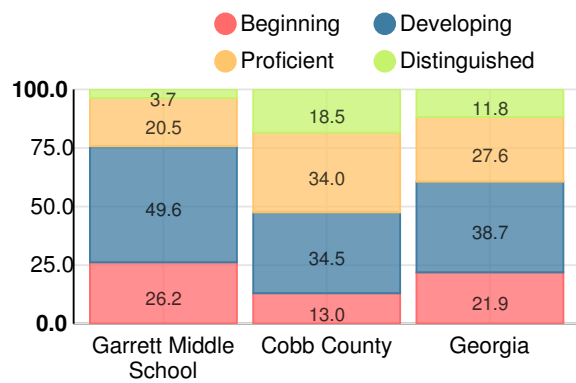

Mathematics

Percent of students scoring in each performance level on 2019 Georgia Milestones for middle school grades