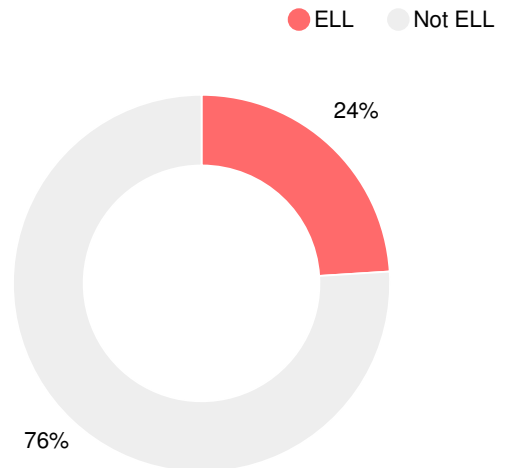

## CCRPI Single Score

Student Mobility Rate

23.1%

School Climate Star Rating

Financial Efficiency Star Rating

Per Pupil Expenditures

Race/Ethnicity

Economically Disadvantaged (ED)

Students with Disability (SWD)

English Language Learners (ELL)