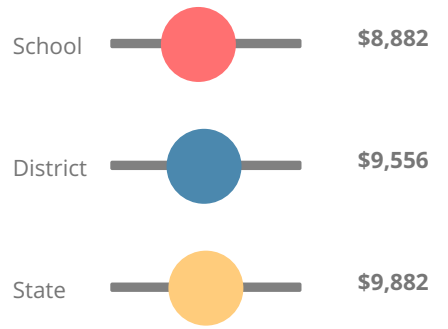

| Grade conversion |           |
|------------------|-----------|
| A                | 90 - 100  |
| B                | 80 - 89.9 |
| C                | 70 - 79.9 |
| D                | 60 - 69.9 |
| F                | 0 - 59.9  |

## CCRPI Single Score

Student Mobility Rate

23.1%

School Climate Star Rating

Financial Efficiency Star Rating

Per Pupil Expenditures

Race/Ethnicity

Economically Disadvantaged (ED)