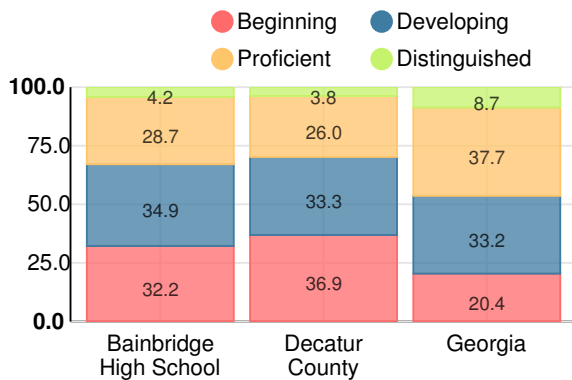

High School

CCRPI Score

Bainbridge High School

Indicator	2019
Content Mastery	61.4
Progress	87.5
Closing Gaps	55.8
Readiness	66.4
Graduation Rate	93.1
CCRPI Score	74.2

American Literature & Composition

Percent of students scoring in each performance level on 2019

Georgia Milestones