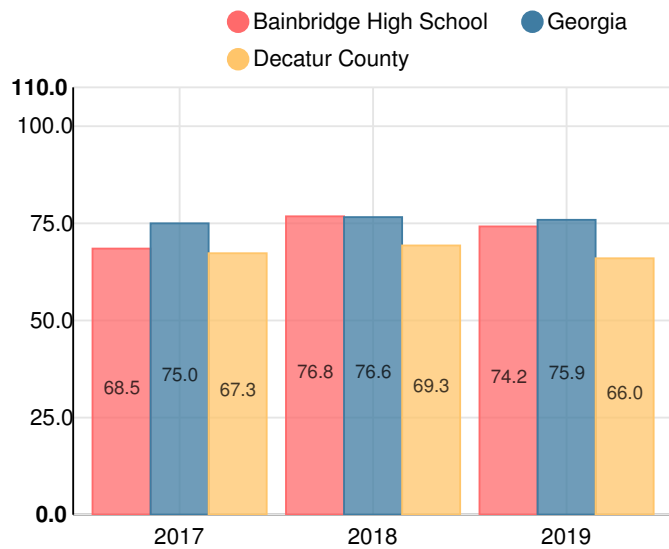

Bainbridge High School

1 Bearcat Blvd, Bainbridge, GA 39819

229-248-2230

Grades: 9-12

Enrollment: 1411 students

Note: For information on educator qualifications and other federal reporting requirements, [click here](#).

Discipline data are available in the [K-12 Student Discipline Dashboard](#).

Performance Snapshot

- Bainbridge High School's **overall performance is higher than 48% of schools in the state** and is higher than its district.
- Its students' **academic growth is higher than 72% of schools in the state** and similar to its district.
- Its **four-year graduation rate is 92.7%**, which is **higher than 76% of high schools in the state** and higher than its district.
- **63.3% of graduates are college and career ready**.

School Wide

C74.2

Year	Bainbridge High School
2019	C
2018	C
2017	D
2016	D
2015	C

Grade conversion	
A	90 - 100
B	80 - 89.9
C	70 - 79.9
D	60 - 69.9
F	0 - 59.9

CCRPI Single Score