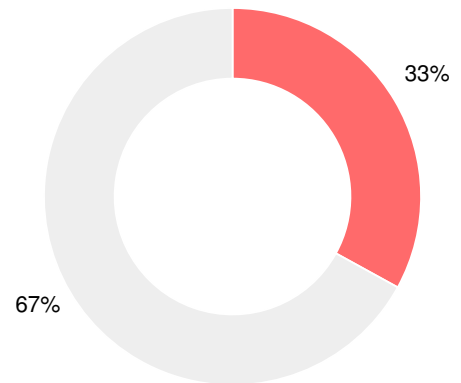

Economically Disadvantaged (ED)

- ED
- Not ED