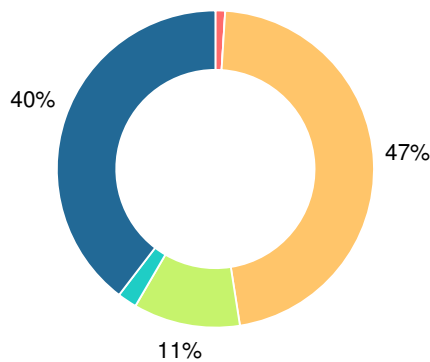

## CCRPI Single Score

Student Mobility Rate

10.0%

School Climate Star Rating

Financial Efficiency Star Rating

Per Pupil Expenditures

Race/Ethnicity

- Asian/Pacific Islander
- American Indian/Alaskan
- Black
- Hispanic
- Multi-racial
- White