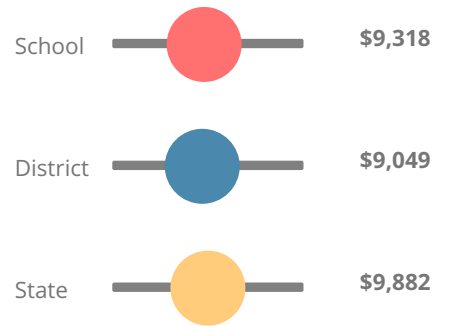

## CCRPI Single Score

Student Mobility Rate

10.0%

School Climate Star Rating

Financial Efficiency Star Rating

Per Pupil Expenditures

Race/Ethnicity

- Asian/Pacific Islander
- American Indian/Alaskan
- Black
- Hispanic
- Multi-racial
- White