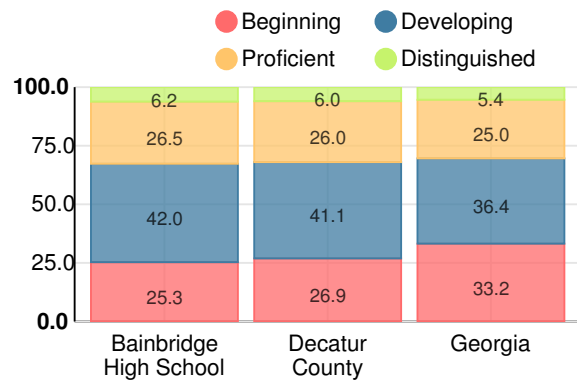

### Bainbridge High School

Indicator	2019
Content Mastery	61.4
Progress	87.5
Closing Gaps	55.8
Readiness	66.4
Graduation Rate	93.1
<b>CCRPI Score</b>	<b>74.2</b>

### American Literature & Composition

Percent of students scoring in each performance level on 2019

Georgia Milestones

### Coordinate Algebra/Algebra I

Percent of students scoring in each performance level on 2019

Georgia Milestones

### Biology

Percent of students scoring in each performance level on 2019

Georgia Milestones