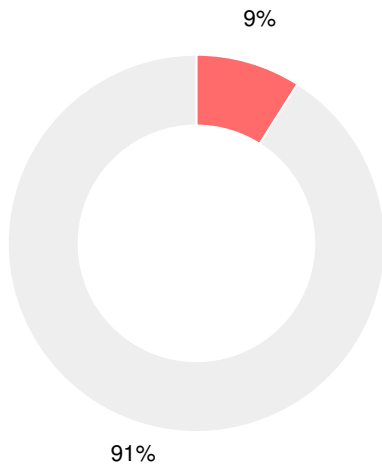

Students with Disability (SWD)

- SWD
- Not SWD