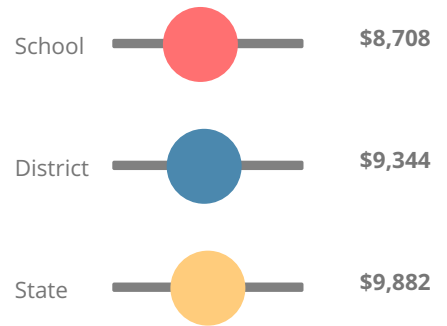

School Wide

C74.9

Year	Claxton High School
2019	C
2018	C
2017	C
2016	C
2015	D

Grade conversion	
A	90 - 100
B	80 - 89.9
C	70 - 79.9
D	60 - 69.9
F	0 - 59.9

CCRPI Single Score

Student Mobility Rate

8.9%

School Climate Star Rating

Financial Efficiency Star Rating

Per Pupil Expenditures

Race/Ethnicity

Economically Disadvantaged (ED)

Students with Disability (SWD)

English Language Learners (ELL)

High School

CCRPI Score