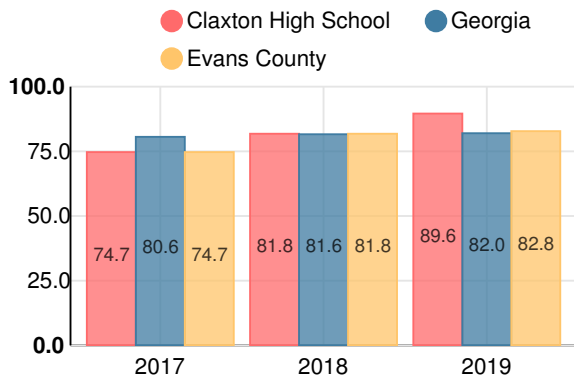

Four-Year Graduation Rate