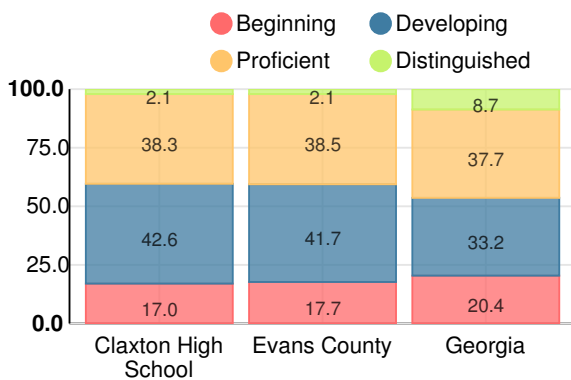

School Wide

C74.9

Year	Claxton High School
2019	C
2018	C
2017	C
2016	C
2015	D

Grade conversion	
A	90 - 100
B	80 - 89.9
C	70 - 79.9
D	60 - 69.9
F	0 - 59.9

CCRPI Single Score

Student Mobility Rate

8.9%

School Climate Star Rating

Financial Efficiency Star Rating

Per Pupil Expenditures

Race/Ethnicity

Economically Disadvantaged (ED)

Students with Disability (SWD)

English Language Learners (ELL)

High School

CCRPI Score

Claxton High School

Indicator	2019
Content Mastery	66.7
Progress	72.8
Closing Gaps	87.0
Readiness	74.9
Graduation Rate	87.2
CCRPI Score	74.9

American Literature & Composition

Percent of students scoring in each performance level on 2019

Georgia Milestones

Coordinate Algebra/Algebra I

Percent of students scoring in each performance level on 2019

Georgia Milestones

Biology

Percent of students scoring in each performance level on 2019

Georgia Milestones