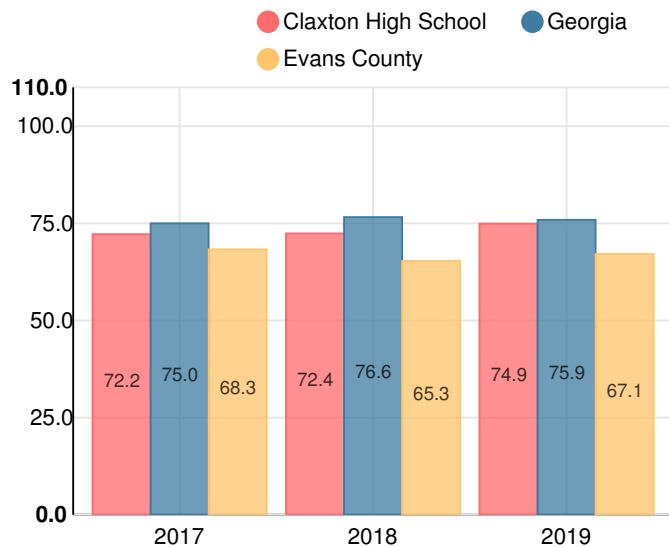

Discipline data are available in the [K-12 Student Discipline Dashboard](#).

Performance Snapshot

- Claxton High School's **overall performance is higher than 50% of schools in the state** and is higher than its district.
- Its students' **academic growth is higher than 20% of schools in the state**.
- **Its four-year graduation rate is 89.6%**, which is higher than 57% of high schools.
- **79.8% of graduates are college and career ready**.

School Wide

C74.9

Year	Claxton High School
2019	C
2018	C
2017	C
2016	C
2015	D

Grade conversion	
A	90 - 100
B	80 - 89.9
C	70 - 79.9
D	60 - 69.9
F	0 - 59.9

CCRPI Single Score

Student Mobility Rate

8.9%

School Climate Star Rating