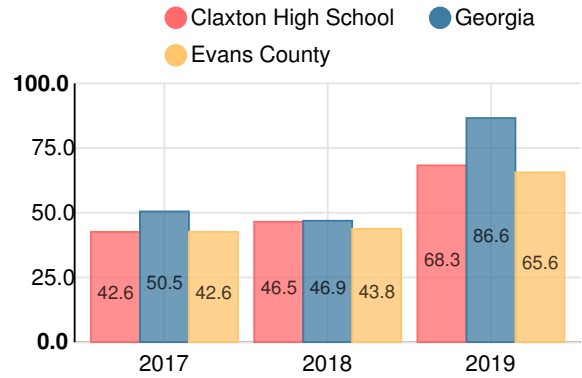

Accelerated Course Taking

Percent of high school graduates earning high school credit for accelerated enrollment