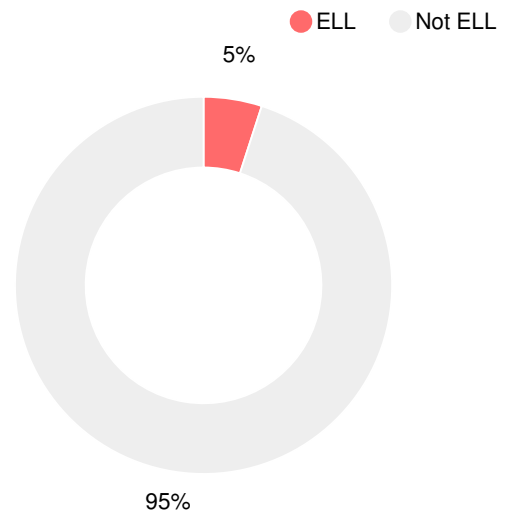

Financial Efficiency Star Rating

Per Pupil Expenditures

Race/Ethnicity

Economically Disadvantaged (ED)

Students with Disability (SWD)

English Language Learners (ELL)

High School

CCRPI Score

Claxton High School

Indicator	2019
Content Mastery	66.7
Progress	72.8
Closing Gaps	87.0
Readiness	74.9
Graduation Rate	87.2
CCRPI Score	74.9

American Literature & Composition

Percent of students scoring in each performance level on 2019