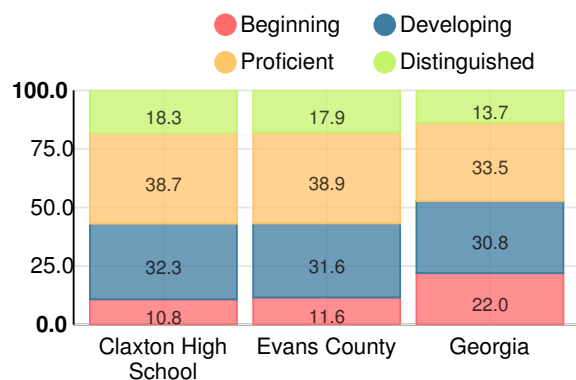

Financial Efficiency Star Rating

Per Pupil Expenditures

Race/Ethnicity

Economically Disadvantaged (ED)

Students with Disability (SWD)

English Language Learners (ELL)

High School

CCRPI Score

Claxton High School

Indicator	2019
Content Mastery	66.7
Progress	72.8
Closing Gaps	87.0
Readiness	74.9
Graduation Rate	87.2
CCRPI Score	74.9

American Literature & Composition

Percent of students scoring in each performance level on 2019

Georgia Milestones

Coordinate Algebra/Algebra I

Percent of students scoring in each performance level on 2019

Georgia Milestones

Biology

Percent of students scoring in each performance level on 2019

Georgia Milestones

US History

Percent of students scoring in each performance level on 2019

Georgia Milestones

College & Career Readiness

Percent of 12th grade students who are college and career ready

Accelerated Course Taking