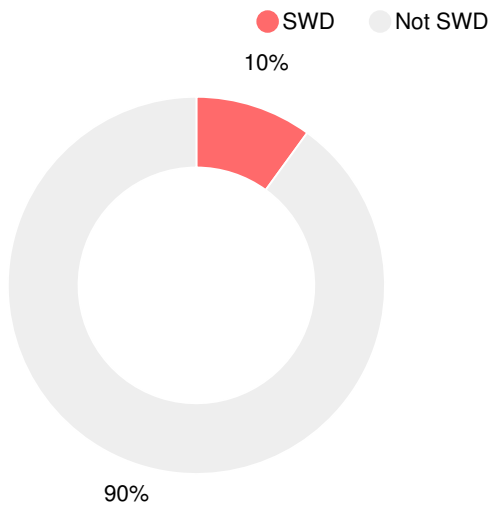

Financial Efficiency Star Rating

Per Pupil Expenditures

Race/Ethnicity

Economically Disadvantaged (ED)

Students with Disability (SWD)

English Language Learners (ELL)

High School

CCRPI Score

Claxton High School

Indicator	2019
Content Mastery	66.7
Progress	72.8
Closing Gaps	87.0
Readiness	74.9
Graduation Rate	87.2
CCRPI Score	74.9

American Literature & Composition

Percent of students scoring in each performance level on 2019