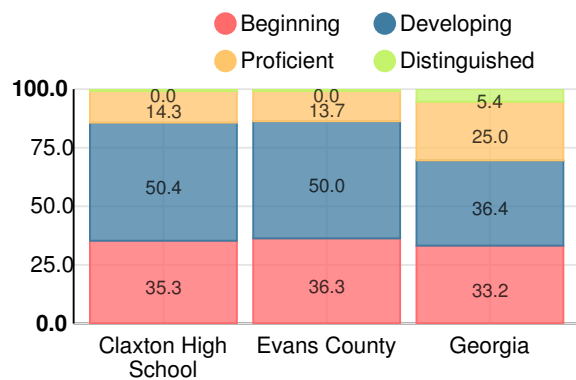

Financial Efficiency Star Rating

Per Pupil Expenditures

Race/Ethnicity

Economically Disadvantaged (ED)

Students with Disability (SWD)

English Language Learners (ELL)

High School

CCRPI Score

Claxton High School

Indicator	2019
Content Mastery	66.7
Progress	72.8
Closing Gaps	87.0
Readiness	74.9
Graduation Rate	87.2
CCRPI Score	74.9

American Literature & Composition

Percent of students scoring in each performance level on 2019

Georgia Milestones

Coordinate Algebra/Algebra I

Percent of students scoring in each performance level on 2019

Georgia Milestones

Biology

Percent of students scoring in each performance level on 2019

Georgia Milestones

US History

Percent of students scoring in each performance level on 2019

Georgia Milestones

College & Career Readiness

Percent of 12th grade students who are college and career ready

Accelerated Course Taking