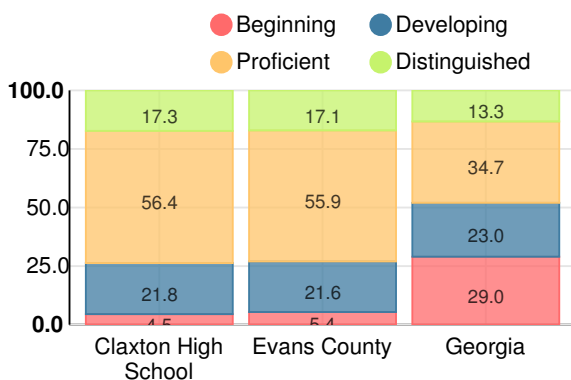

Financial Efficiency Star Rating

Per Pupil Expenditures

Race/Ethnicity

Economically Disadvantaged (ED)

Students with Disability (SWD)

English Language Learners (ELL)

High School

CCRPI Score

Claxton High School

Indicator	2019
Content Mastery	66.7
Progress	72.8
Closing Gaps	87.0
Readiness	74.9
Graduation Rate	87.2
CCRPI Score	74.9

American Literature & Composition

Percent of students scoring in each performance level on 2019

Georgia Milestones

Coordinate Algebra/Algebra I

Percent of students scoring in each performance level on 2019

Georgia Milestones

Biology

Percent of students scoring in each performance level on 2019

Georgia Milestones

US History

Percent of students scoring in each performance level on 2019

Georgia Milestones

College & Career Readiness

Percent of 12th grade students who are college and career ready

Accelerated Course Taking