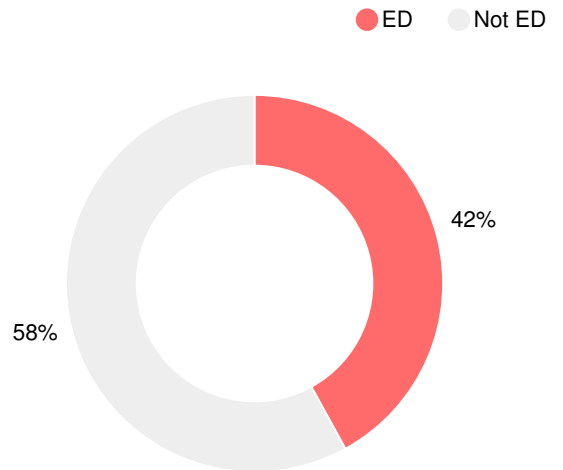

Financial Efficiency Star Rating

Per Pupil Expenditures

Race/Ethnicity

Economically Disadvantaged (ED)

Students with Disability (SWD)

English Language Learners (ELL)

High School

CCRPI Score

Claxton High School

Indicator	2019
Content Mastery	66.7
Progress	72.8
Closing Gaps	87.0
Readiness	74.9
Graduation Rate	87.2
CCRPI Score	74.9

American Literature & Composition

Percent of students scoring in each performance level on 2019