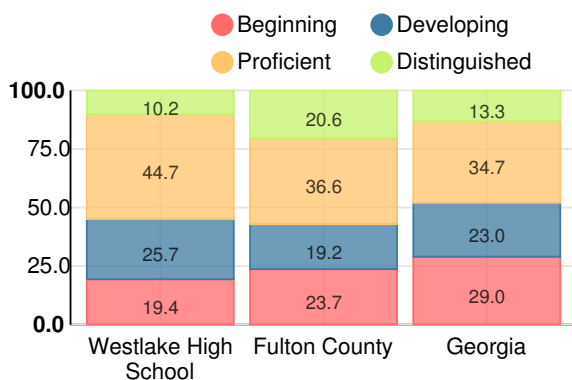

Financial Efficiency Star Rating

Per Pupil Expenditures

Race/Ethnicity

- Asian/Pacific Islander
- American Indian/Alaskan
- Black
- Hispanic
- Multi-racial
- White

Economically Disadvantaged (ED)

- ED
- Not ED

Students with Disability (SWD)

- SWD
- Not SWD

English Language Learners (ELL)

- ELL
- Not ELL

High School

CCRPI Score

Westlake High School

Indicator	2019
Content Mastery	70.9
Progress	95.2
Closing Gaps	97.4
Readiness	73.4
Graduation Rate	92.6
CCRPI Score	84.5

American Literature & Composition

Percent of students scoring in each performance level on 2019

Georgia Milestones

Coordinate Algebra/Algebra I

Percent of students scoring in each performance level on 2019

Georgia Milestones

Biology

Percent of students scoring in each performance level on 2019

Georgia Milestones

US History

Percent of students scoring in each performance level on 2019

Georgia Milestones

College & Career Readiness