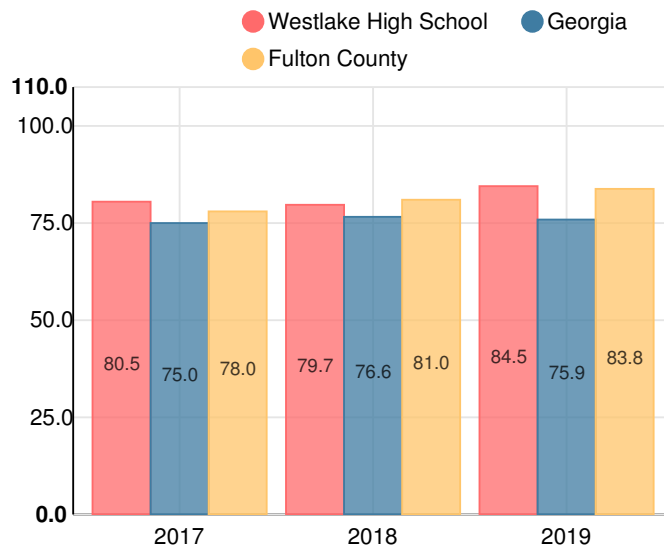

Westlake High School

 2400 Union Road SW, Atlanta, GA 30331

 (470) 254 6400

 Grades: 9-12

 Enrollment: 2073 students

 Greatest Gains (Bronze)

Note: For information on educator qualifications and other federal reporting requirements, [click here](#).

Discipline data are available in the [K-12 Student Discipline Dashboard](#).

Performance Snapshot

- Westlake High School's **overall performance is higher than 80% of schools in the state** and is similar to its district.
- Its students' **academic growth is higher than 95% of schools in the state** and higher than its district.
- **Its four-year graduation rate is 92.3%**, which is **higher than 74% of high schools in the state** and higher than its district.
- **53.5% of graduates are college and career ready.**
- Westlake High School is **Beating the Odds**, meaning that it performs better than similar schools.

School Wide

B84.5

Year	Westlake High School
2019	B
2018	C
2017	B
2016	C
2015	C

Grade conversion	
A	90 - 100
B	80 - 89.9
C	70 - 79.9
D	60 - 69.9
F	0 - 59.9

CCRPI Single Score

Student Mobility Rate

15.9%

School Climate Star Rating