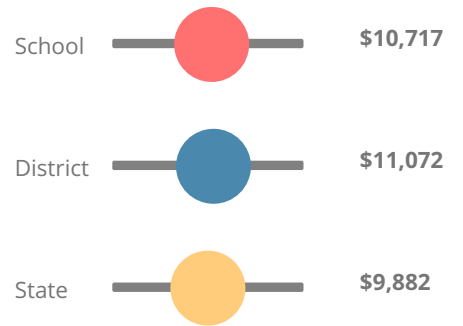

School Wide

B84.5

Year	Westlake High School
2019	B
2018	C
2017	B
2016	C
2015	C

Grade conversion	
A	90 - 100
B	80 - 89.9
C	70 - 79.9
D	60 - 69.9
F	0 - 59.9

CCRPI Single Score

Student Mobility Rate

15.9%

School Climate Star Rating

Financial Efficiency Star Rating

Per Pupil Expenditures

Race/Ethnicity

- Asian/Pacific Islander
- American Indian/Alaskan
- Black
- Hispanic
- Multi-racial
- White

Economically Disadvantaged (ED)

- ED
- Not ED