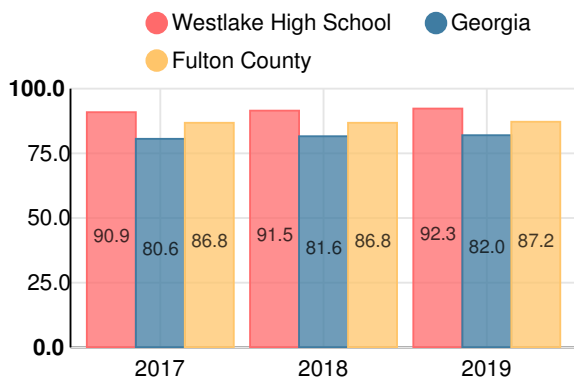

Discipline data are available in the [K-12 Student Discipline Dashboard](#).

Performance Snapshot

- Westlake High School's **overall performance is higher than 80% of schools in the state** and is similar to its district.
- Its students' **academic growth is higher than 95% of schools in the state** and higher than its district.
- **Its four-year graduation rate is 92.3%**, which is **higher than 74% of high schools in the state** and higher than its district.
- **53.5% of graduates are college and career ready.**
- Westlake High School is **Beating the Odds**, meaning that it performs better than similar schools.

American Literature & Composition

Percent of students scoring in each performance level on 2019

Georgia Milestones

Coordinate Algebra/Algebra I

Percent of students scoring in each performance level on 2019

Georgia Milestones

Biology

Percent of students scoring in each performance level on 2019

Georgia Milestones

US History

Percent of students scoring in each performance level on 2019

Georgia Milestones

College & Career Readiness

Percent of 12th grade students who are college and career ready

Accelerated Course Taking

Percent of high school graduates earning high school credit for accelerated enrollment

Four-Year Graduation Rate

College Enrollment Rate