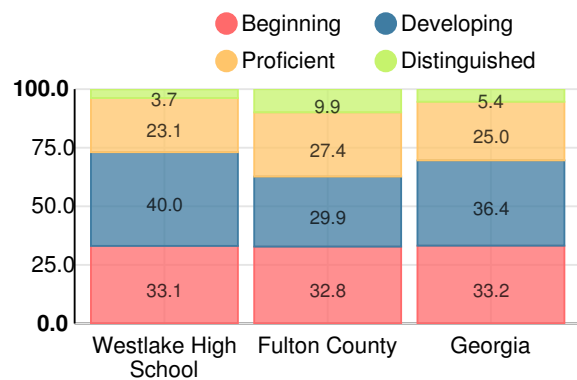

Financial Efficiency Star Rating

Per Pupil Expenditures

Race/Ethnicity

- Asian/Pacific Islander
- American Indian/Alaskan
- Black
- Hispanic
- Multi-racial
- White

Economically Disadvantaged (ED)

- ED
- Not ED

Students with Disability (SWD)

- SWD
- Not SWD

English Language Learners (ELL)

- ELL
- Not ELL

High School

CCRPI Score

Westlake High School

Indicator	2019
Content Mastery	70.9
Progress	95.2
Closing Gaps	97.4
Readiness	73.4
Graduation Rate	92.6
CCRPI Score	84.5

American Literature & Composition

Percent of students scoring in each performance level on 2019

Georgia Milestones

Coordinate Algebra/Algebra I

Percent of students scoring in each performance level on 2019

Georgia Milestones

Biology

Percent of students scoring in each performance level on 2019

Georgia Milestones

US History

Percent of students scoring in each performance level on 2019

Georgia Milestones

College & Career Readiness