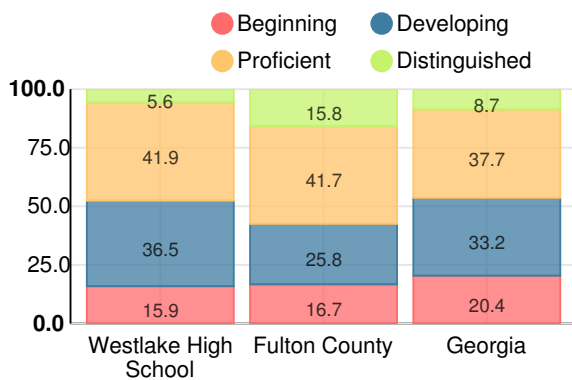

School Wide

B84.5

Year	Westlake High School
2019	B
2018	C
2017	B
2016	C
2015	C

Grade conversion	
A	90 - 100
B	80 - 89.9
C	70 - 79.9
D	60 - 69.9
F	0 - 59.9

CCRPI Single Score

Student Mobility Rate

15.9%

School Climate Star Rating

Financial Efficiency Star Rating

Per Pupil Expenditures

Race/Ethnicity

- Asian/Pacific Islander
- American Indian/Alaskan
- Black
- Hispanic
- Multi-racial
- White

Economically Disadvantaged (ED)

- ED
- Not ED

Students with Disability (SWD)

- SWD
- Not SWD

English Language Learners (ELL)

- ELL
- Not ELL

High School

CCRPI Score

Westlake High School

Indicator	2019
Content Mastery	70.9
Progress	95.2
Closing Gaps	97.4
Readiness	73.4
Graduation Rate	92.6
CCRPI Score	84.5

American Literature & Composition

Percent of students scoring in each performance level on 2019

Georgia Milestones

Coordinate Algebra/Algebra I

Percent of students scoring in each performance level on 2019