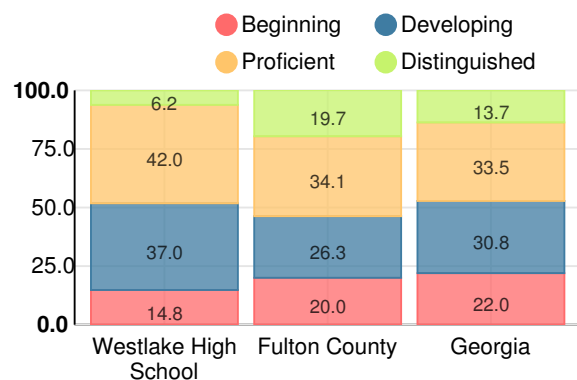

Students with Disability (SWD)

- SWD
- Not SWD

English Language Learners (ELL)

- ELL
- Not ELL

High School

CCRPI Score

Westlake High School

Indicator	2019
Content Mastery	70.9
Progress	95.2
Closing Gaps	97.4
Readiness	73.4
Graduation Rate	92.6
CCRPI Score	84.5

American Literature & Composition

Percent of students scoring in each performance level on 2019

Georgia Milestones

Coordinate Algebra/Algebra I

Percent of students scoring in each performance level on 2019

Georgia Milestones

Biology

Percent of students scoring in each performance level on 2019

Georgia Milestones

US History

Percent of students scoring in each performance level on 2019

Georgia Milestones

College & Career Readiness

Percent of 12th grade students who are college and career ready

Accelerated Course Taking

Percent of high school graduates earning high school credit for accelerated enrollment

Four-Year Graduation Rate

College Enrollment Rate