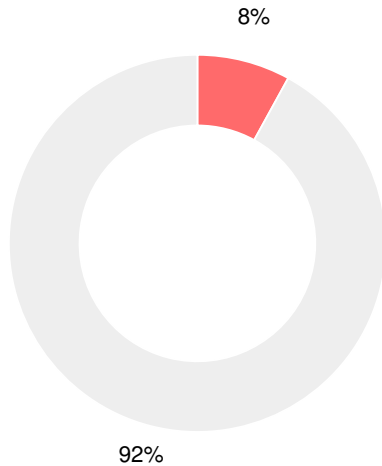

Students with Disability (SWD)

- SWD
- Not SWD