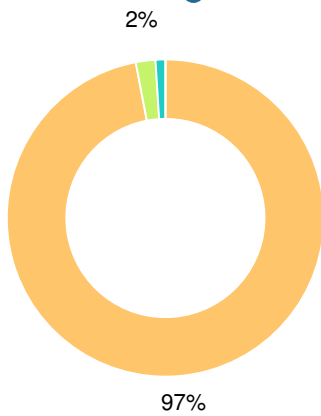

School Wide

B84.5

Year	Westlake High School
2019	B
2018	C
2017	B
2016	C
2015	C

Grade conversion	
A	90 - 100
B	80 - 89.9
C	70 - 79.9
D	60 - 69.9
F	0 - 59.9

CCRPI Single Score

Student Mobility Rate

15.9%

School Climate Star Rating

Financial Efficiency Star Rating

Per Pupil Expenditures

Race/Ethnicity

- Asian/Pacific Islander
- American Indian/Alaskan
- Black
- Hispanic
- Multi-racial
- White

Economically Disadvantaged (ED)

- ED
- Not ED