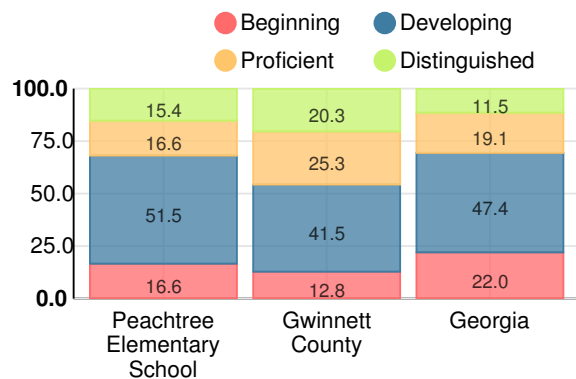

Discipline data are available in the [K-12 Student Discipline Dashboard](#).

Performance Snapshot

- Peachtree Elementary School's **overall performance is higher than 80% of schools in the state** and is similar to its district.
- Its students' **academic growth is higher than 84% of schools in the state** and higher than its district.
- **44.6% of its 3rd grade students are reading at or above the grade level target.**
- Peachtree Elementary School is **Beating the Odds**, meaning that it performs better than similar schools.

CCRPI Score

Peachtree Elementary School

Indicator	2019
Content Mastery	71.7
Progress	93.1
Closing Gaps	93.3
Readiness	81.6
CCRPI Score	84.4

English

Percent of students scoring in each performance level on 2019 Georgia Milestones for elementary grades

Mathematics

Percent of students scoring in each performance level on 2019 Georgia Milestones for elementary grades

Science

Percent of students scoring in each performance level on 2019 Georgia Milestones for elementary grades

Social Studies

Percent of students scoring in each performance level on 2019 Georgia Milestones for elementary grades

**Reading at or above the Grade Level Target
(3rd Grade)**

Percent of students in grade 3 achieving Lexile measure equal to or greater than 670