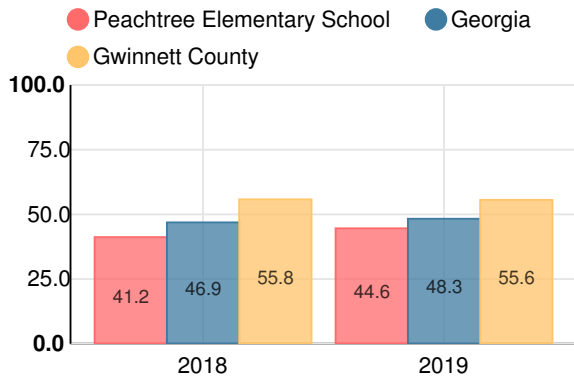

Mathematics

Percent of students scoring in each performance level on 2019 Georgia Milestones for elementary grades

Science

Percent of students scoring in each performance level on 2019 Georgia Milestones for elementary grades

Social Studies

Percent of students scoring in each performance level on 2019 Georgia Milestones for elementary grades

**Reading at or above the Grade Level Target
(3rd Grade)**

Percent of students in grade 3 achieving Lexile measure equal to or greater than 670