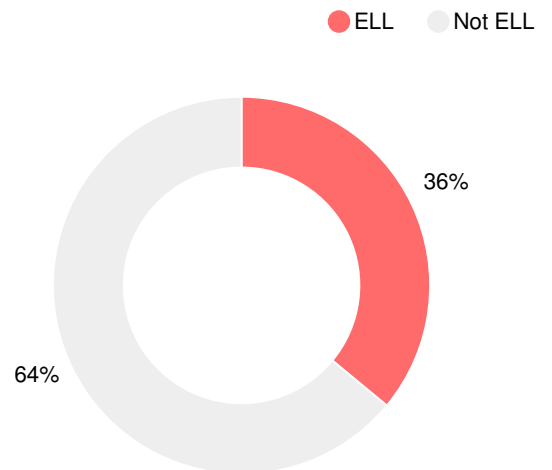

School Climate Star Rating

Financial Efficiency Star Rating

Per Pupil Expenditures

Race/Ethnicity

Economically Disadvantaged (ED)

Students with Disability (SWD)

English Language Learners (ELL)

Elementary

CCRPI Score

Peachtree Elementary School

Indicator	2019
Content Mastery	71.7
Progress	93.1
Closing Gaps	93.3
Readiness	81.6
CCRPI Score	84.4

English

Percent of students scoring in each performance level on 2019 Georgia Milestones for elementary grades