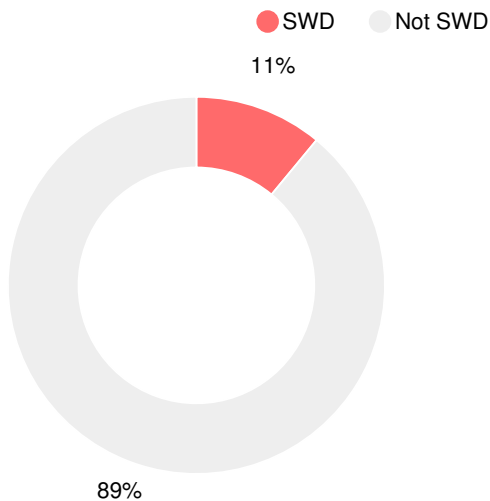

School Climate Star Rating

Financial Efficiency Star Rating

Per Pupil Expenditures

Race/Ethnicity

Economically Disadvantaged (ED)

Students with Disability (SWD)

English Language Learners (ELL)

Elementary

CCRPI Score

Peachtree Elementary School

Indicator	2019
Content Mastery	71.7
Progress	93.1
Closing Gaps	93.3
Readiness	81.6
CCRPI Score	84.4

English

Percent of students scoring in each performance level on 2019 Georgia Milestones for elementary grades