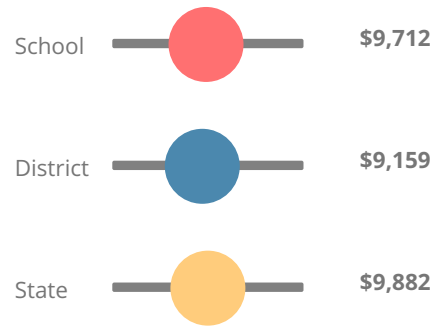

School Wide

B84.4

Year	Peachtree Elementary School
2019	B
2018	D
2017	B
2016	C
2015	B

Grade conversion	
A	90 - 100
B	80 - 89.9
C	70 - 79.9
D	60 - 69.9
F	0 - 59.9

CCRPI Single Score

Student Mobility Rate

21.7%

School Climate Star Rating

Financial Efficiency Star Rating

Per Pupil Expenditures

Race/Ethnicity

Economically Disadvantaged (ED)

Students with Disability (SWD)

English Language Learners (ELL)

Elementary