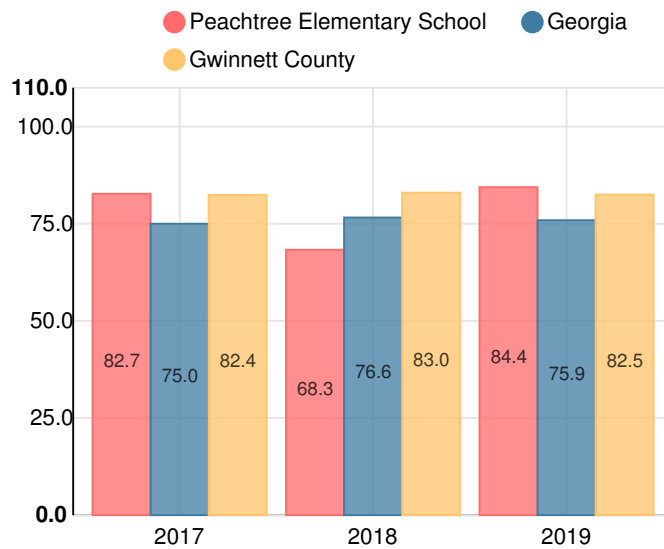

Peachtree Elementary School

5995 Crooked Creek Road, Peachtree Corners, GA 30092

(770) 448-8710

Grades: K-5

Enrollment: 957 students

Note: For information on educator qualifications and other federal reporting requirements, [click here](#).

Discipline data are available in the [K-12 Student Discipline Dashboard](#).

Performance Snapshot

- Peachtree Elementary School's **overall performance is higher than 80% of schools in the state** and is similar to its district.
- Its students' **academic growth is higher than 84% of schools in the state** and higher than its district.
- **44.6% of its 3rd grade students are reading at or above the grade level target.**
- Peachtree Elementary School is **Beating the Odds**, meaning that it performs better than similar schools.

School Wide

B84.4

Year	Peachtree Elementary School
2019	B
2018	D
2017	B
2016	C
2015	B

Grade conversion	
A	90 - 100
B	80 - 89.9
C	70 - 79.9
D	60 - 69.9
F	0 - 59.9

CCRPI Single Score