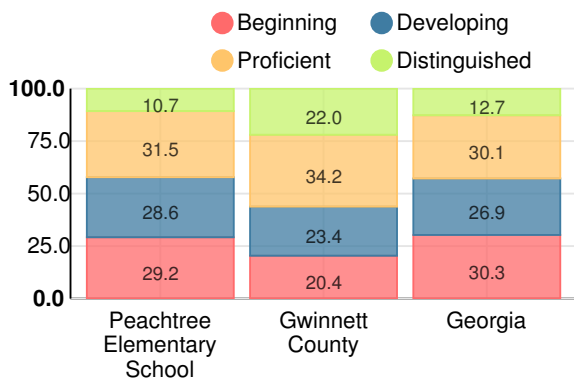

Discipline data are available in the [K-12 Student Discipline Dashboard](#).

Performance Snapshot

- Peachtree Elementary School's **overall performance is higher than 80% of schools in the state** and is similar to its district.
- Its students' **academic growth is higher than 84% of schools in the state** and higher than its district.
- **44.6% of its 3rd grade students are reading at or above the grade level target.**
- Peachtree Elementary School is **Beating the Odds**, meaning that it performs better than similar schools.

School Climate Star Rating

Financial Efficiency Star Rating

Per Pupil Expenditures

Race/Ethnicity

Economically Disadvantaged (ED)

Students with Disability (SWD)

English Language Learners (ELL)

Elementary

CCRPI Score

Peachtree Elementary School

Indicator	2019
Content Mastery	71.7
Progress	93.1
Closing Gaps	93.3
Readiness	81.6
CCRPI Score	84.4

English

Percent of students scoring in each performance level on 2019 Georgia Milestones for elementary grades

Mathematics

Percent of students scoring in each performance level on 2019 Georgia Milestones for elementary grades

Science

Percent of students scoring in each performance level on 2019 Georgia Milestones for elementary grades