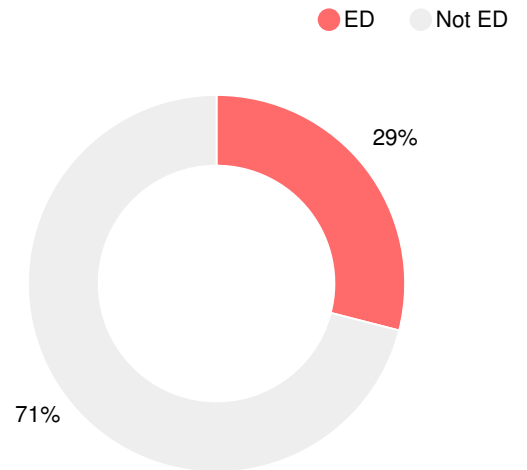

School Climate Star Rating

Financial Efficiency Star Rating

Per Pupil Expenditures

Race/Ethnicity

Economically Disadvantaged (ED)

Students with Disability (SWD)

English Language Learners (ELL)

Elementary

CCRPI Score

Peachtree Elementary School

Indicator	2019
Content Mastery	71.7
Progress	93.1
Closing Gaps	93.3
Readiness	81.6
CCRPI Score	84.4

English

Percent of students scoring in each performance level on 2019 Georgia Milestones for elementary grades