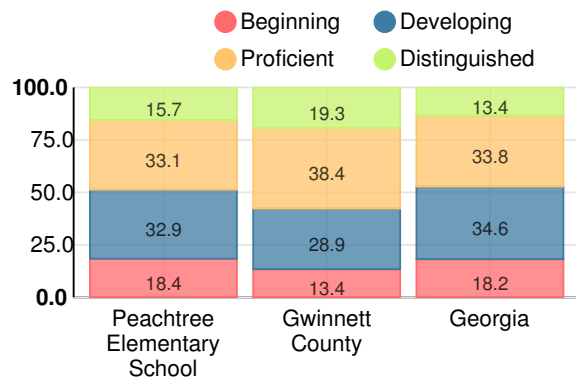

Discipline data are available in the [K-12 Student Discipline Dashboard](#).

Performance Snapshot

- Peachtree Elementary School's **overall performance is higher than 80% of schools in the state** and is similar to its district.
- Its students' **academic growth is higher than 84% of schools in the state** and higher than its district.
- **44.6% of its 3rd grade students are reading at or above the grade level target.**
- Peachtree Elementary School is **Beating the Odds**, meaning that it performs better than similar schools.

School Climate Star Rating

Financial Efficiency Star Rating

Per Pupil Expenditures

Race/Ethnicity

Economically Disadvantaged (ED)

Students with Disability (SWD)

English Language Learners (ELL)

Elementary

CCRPI Score

Peachtree Elementary School

Indicator	2019
Content Mastery	71.7
Progress	93.1
Closing Gaps	93.3
Readiness	81.6
CCRPI Score	84.4

English

Percent of students scoring in each performance level on 2019 Georgia Milestones for elementary grades

Mathematics

Percent of students scoring in each performance level on 2019 Georgia Milestones for elementary grades

Science

Percent of students scoring in each performance level on 2019 Georgia Milestones for elementary grades