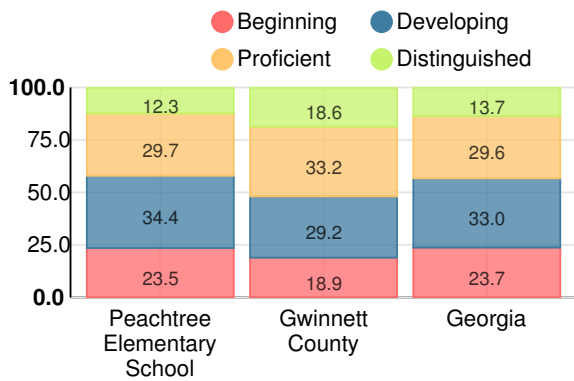

Discipline data are available in the [K-12 Student Discipline Dashboard](#).

Performance Snapshot

- Peachtree Elementary School's **overall performance is higher than 80% of schools in the state** and is similar to its district.
- Its students' **academic growth is higher than 84% of schools in the state** and higher than its district.
- **44.6% of its 3rd grade students are reading at or above the grade level target.**
- Peachtree Elementary School is **Beating the Odds**, meaning that it performs better than similar schools.

School Wide

B84.4

Year	Peachtree Elementary School
2019	B
2018	D
2017	B
2016	C
2015	B

Grade conversion	
A	90 - 100
B	80 - 89.9
C	70 - 79.9
D	60 - 69.9
F	0 - 59.9

CCRPI Single Score

Student Mobility Rate

21.7%

School Climate Star Rating

Financial Efficiency Star Rating

Per Pupil Expenditures

Race/Ethnicity

Economically Disadvantaged (ED)

Students with Disability (SWD)

English Language Learners (ELL)

Elementary

CCRPI Score

Peachtree Elementary School

Indicator	2019
Content Mastery	71.7
Progress	93.1
Closing Gaps	93.3
Readiness	81.6
CCRPI Score	84.4

English

Percent of students scoring in each performance level on 2019 Georgia Milestones for elementary grades