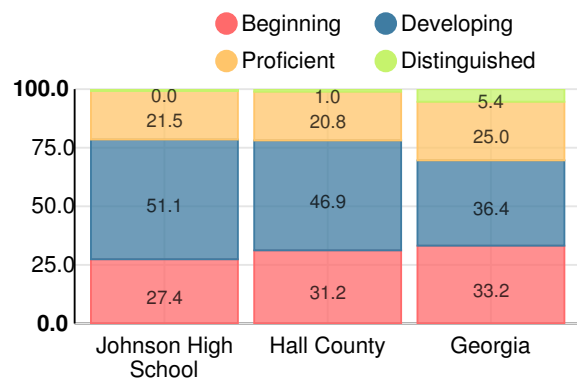

Financial Efficiency Star Rating

Per Pupil Expenditures

Race/Ethnicity

Economically Disadvantaged (ED)

Students with Disability (SWD)

English Language Learners (ELL)

High School

CCRPI Score

Johnson High School

Indicator	2019
Content Mastery	66.6
Progress	94.2
Closing Gaps	93.3
Readiness	74.3
Graduation Rate	92.2
CCRPI Score	82.5

American Literature & Composition

Percent of students scoring in each performance level on 2019

Georgia Milestones

Coordinate Algebra/Algebra I

Percent of students scoring in each performance level on 2019

Georgia Milestones

Biology

Percent of students scoring in each performance level on 2019

Georgia Milestones

US History

Percent of students scoring in each performance level on 2019

Georgia Milestones

College & Career Readiness

Percent of 12th grade students who are college and career ready

Accelerated Course Taking