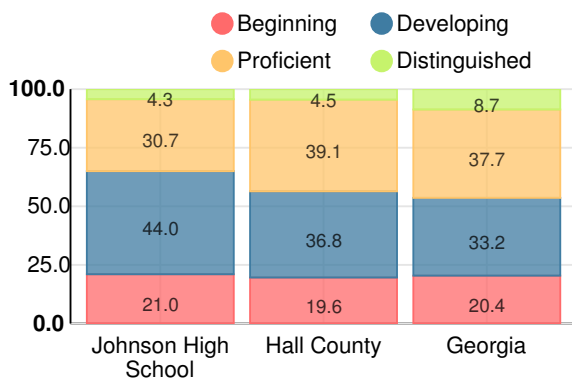

High School

CCRPI Score

Johnson High School

Indicator	2019
Content Mastery	66.6
Progress	94.2
Closing Gaps	93.3
Readiness	74.3
Graduation Rate	92.2
CCRPI Score	82.5

American Literature & Composition

Percent of students scoring in each performance level on 2019

Georgia Milestones