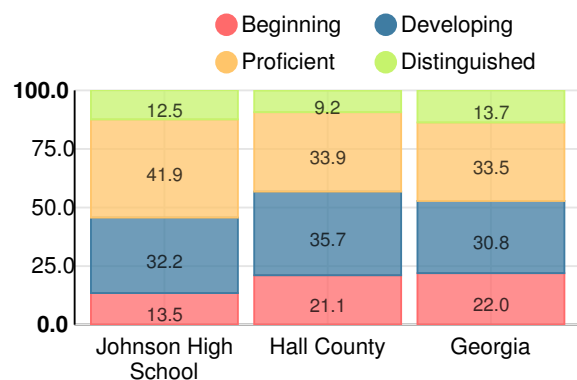

Discipline data are available in the [K-12 Student Discipline Dashboard](#).

Performance Snapshot

- Johnson High School's **overall performance is higher than 75% of schools in the state** and is higher than its district.
- Its students' **academic growth is higher than 94% of schools in the state** and higher than its district.
- Its **four-year graduation rate is 91.0%**, which is **higher than 67% of high schools in the state** and higher than its district.
- **67.8% of graduates are college and career ready**.
- Johnson High School is **Beating the Odds**, meaning that it performs better than similar schools.

Johnson High School

Indicator	2019
Content Mastery	66.6
Progress	94.2
Closing Gaps	93.3
Readiness	74.3
Graduation Rate	92.2
CCRPI Score	82.5

American Literature & Composition

Percent of students scoring in each performance level on 2019

Georgia Milestones

Coordinate Algebra/Algebra I

Percent of students scoring in each performance level on 2019

Georgia Milestones

Biology

Percent of students scoring in each performance level on 2019

Georgia Milestones

US History

Percent of students scoring in each performance level on 2019

Georgia Milestones

College & Career Readiness

Percent of 12th grade students who are college and career ready

Accelerated Course Taking