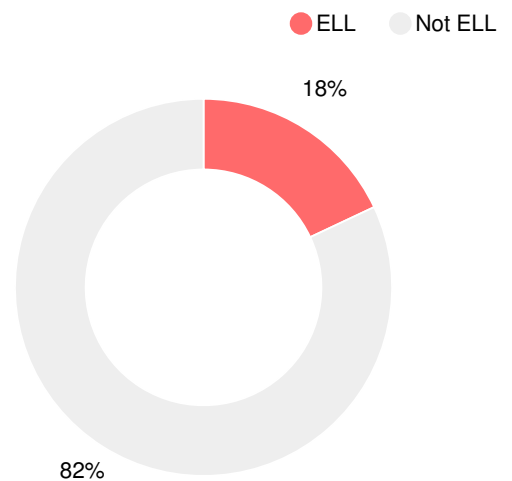

Financial Efficiency Star Rating

Per Pupil Expenditures

Race/Ethnicity

Economically Disadvantaged (ED)

Students with Disability (SWD)

English Language Learners (ELL)

High School

CCRPI Score

Johnson High School

Indicator	2019
Content Mastery	66.6
Progress	94.2
Closing Gaps	93.3
Readiness	74.3
Graduation Rate	92.2
CCRPI Score	82.5

American Literature & Composition

Percent of students scoring in each performance level on 2019