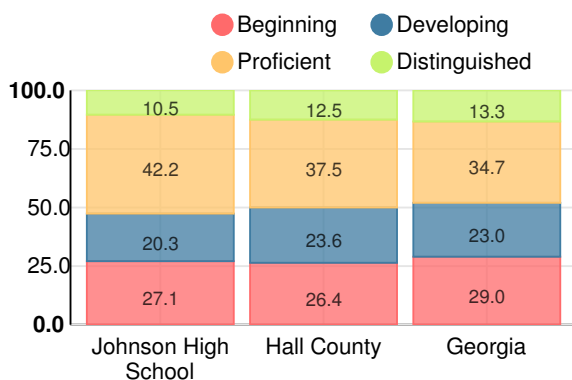

Financial Efficiency Star Rating

Per Pupil Expenditures

Race/Ethnicity

Economically Disadvantaged (ED)

Students with Disability (SWD)

English Language Learners (ELL)

High School

CCRPI Score

Johnson High School

Indicator	2019
Content Mastery	66.6
Progress	94.2
Closing Gaps	93.3
Readiness	74.3
Graduation Rate	92.2
CCRPI Score	82.5

American Literature & Composition

Percent of students scoring in each performance level on 2019

Georgia Milestones

Coordinate Algebra/Algebra I

Percent of students scoring in each performance level on 2019

Georgia Milestones

Biology

Percent of students scoring in each performance level on 2019

Georgia Milestones

US History

Percent of students scoring in each performance level on 2019

Georgia Milestones

College & Career Readiness

Percent of 12th grade students who are college and career ready

Accelerated Course Taking