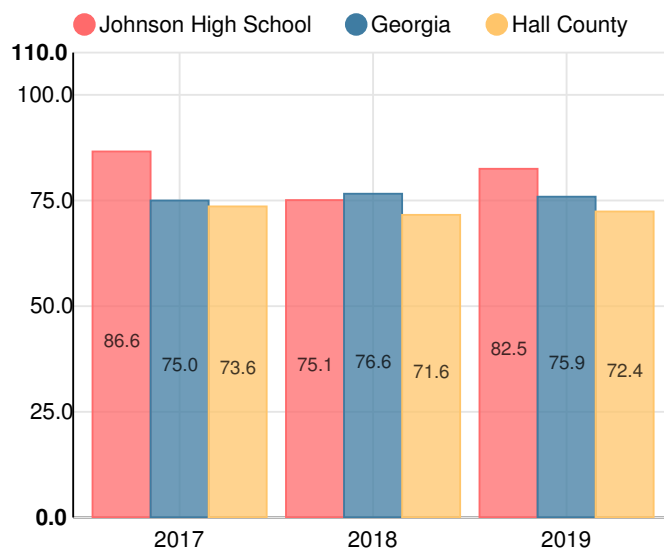

Discipline data are available in the [K-12 Student Discipline Dashboard](#).

Performance Snapshot

- Johnson High School's **overall performance is higher than 75% of schools in the state** and is higher than its district.
- Its students' **academic growth is higher than 94% of schools in the state** and higher than its district.
- Its **four-year graduation rate is 91.0%**, which is **higher than 67% of high schools in the state** and higher than its district.
- **67.8% of graduates are college and career ready**.
- Johnson High School is **Beating the Odds**, meaning that it performs better than similar schools.

School Wide

B82.5

Year	Johnson High School
2019	B
2018	C
2017	B
2016	B
2015	B

Grade conversion	
A	90 - 100
B	80 - 89.9
C	70 - 79.9
D	60 - 69.9
F	0 - 59.9

CCRPI Single Score

Student Mobility Rate

8.1%

School Climate Star Rating