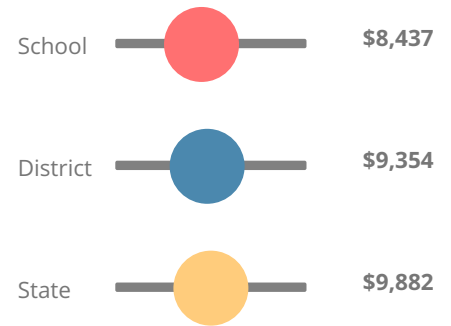

School Wide

B82.5

Year	Johnson High School
2019	B
2018	C
2017	B
2016	B
2015	B

Grade conversion	
A	90 - 100
B	80 - 89.9
C	70 - 79.9
D	60 - 69.9
F	0 - 59.9

CCRPI Single Score

Student Mobility Rate

8.1%

School Climate Star Rating

Financial Efficiency Star Rating

Per Pupil Expenditures

Race/Ethnicity

Economically Disadvantaged (ED)

Students with Disability (SWD)

English Language Learners (ELL)

High School

CCRPI Score