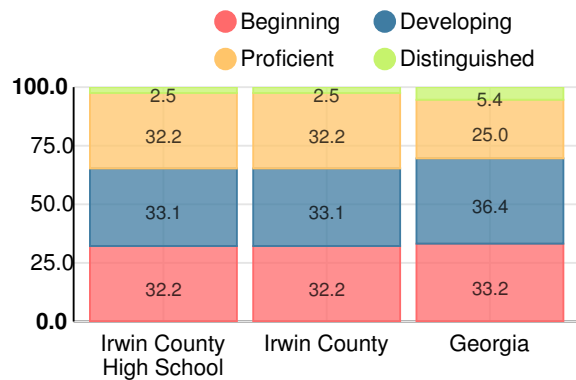

Financial Efficiency Star Rating

Per Pupil Expenditures

Race/Ethnicity

- Asian/Pacific Islander
- American Indian/Alaskan
- Black
- Hispanic
- Multi-racial
- White

Economically Disadvantaged (ED)

- ED
- Not ED

Students with Disability (SWD)

- SWD
- Not SWD

English Language Learners (ELL)

- ELL
- Not ELL

High School

CCRPI Score

Irwin County High School

Indicator	2019
Content Mastery	66.3
Progress	85.6
Closing Gaps	70.0
Readiness	74.5
Graduation Rate	94.1
CCRPI Score	77.9

American Literature & Composition

Percent of students scoring in each performance level on 2019

Georgia Milestones

Coordinate Algebra/Algebra I

Percent of students scoring in each performance level on 2019

Georgia Milestones

Biology

Percent of students scoring in each performance level on 2019

Georgia Milestones

US History

Percent of students scoring in each performance level on 2019

Georgia Milestones

College & Career Readiness