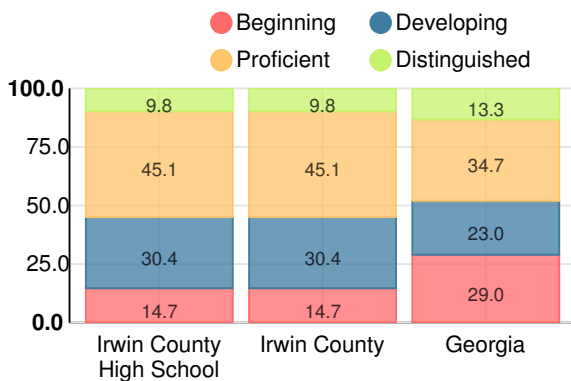

Financial Efficiency Star Rating

Per Pupil Expenditures

Race/Ethnicity

- Asian/Pacific Islander
- American Indian/Alaskan
- Black
- Hispanic
- Multi-racial
- White

Economically Disadvantaged (ED)

- ED
- Not ED

Students with Disability (SWD)

- SWD
- Not SWD

English Language Learners (ELL)

- ELL
- Not ELL

High School

CCRPI Score

Irwin County High School

Indicator	2019
Content Mastery	66.3
Progress	85.6
Closing Gaps	70.0
Readiness	74.5
Graduation Rate	94.1
CCRPI Score	77.9

American Literature & Composition

Percent of students scoring in each performance level on 2019

Georgia Milestones

Coordinate Algebra/Algebra I

Percent of students scoring in each performance level on 2019

Georgia Milestones

Biology

Percent of students scoring in each performance level on 2019

Georgia Milestones

US History

Percent of students scoring in each performance level on 2019

Georgia Milestones

College & Career Readiness