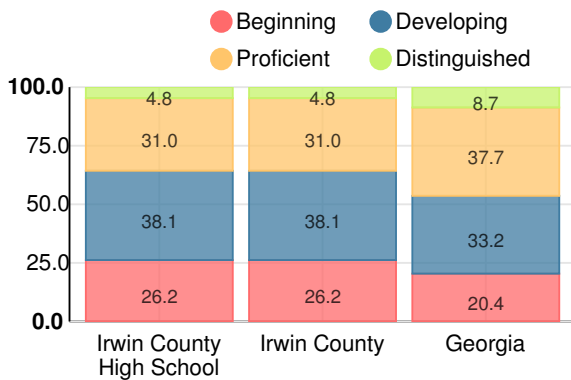

Performance Snapshot

- Irwin County High School's **overall performance is higher than 60% of schools in the state** and is higher than its district.
- Its students' **academic growth is higher than 65% of schools in the state**.
- **Its four-year graduation rate is 95.2%**, which is higher than 86% of high schools.
- **59.1% of graduates are college and career ready**.
- Irwin County High School is **Beating the Odds**, meaning that it performs better than similar schools.

Financial Efficiency Star Rating

Per Pupil Expenditures

Race/Ethnicity

- Asian/Pacific Islander
- American Indian/Alaskan
- Black
- Hispanic
- Multi-racial
- White

Economically Disadvantaged (ED)

- ED
- Not ED

Students with Disability (SWD)

- SWD
- Not SWD

English Language Learners (ELL)

- ELL
- Not ELL

High School

CCRPI Score

Irwin County High School

Indicator	2019
Content Mastery	66.3
Progress	85.6
Closing Gaps	70.0
Readiness	74.5
Graduation Rate	94.1
CCRPI Score	77.9

American Literature & Composition

Percent of students scoring in each performance level on 2019

Georgia Milestones

Coordinate Algebra/Algebra I

Percent of students scoring in each performance level on 2019