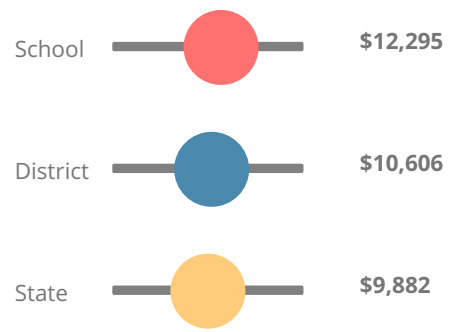

Performance Snapshot

- Irwin County High School's **overall performance is higher than 60% of schools in the state** and is higher than its district.
- Its students' **academic growth is higher than 65% of schools in the state**.
- **Its four-year graduation rate is 95.2%**, which is higher than 86% of high schools.
- **59.1% of graduates are college and career ready**.
- Irwin County High School is **Beating the Odds**, meaning that it performs better than similar schools.

School Wide

C77.9

Year	Irwin County High School
2019	C
2018	C
2017	B
2016	D
2015	C

Grade conversion	
A	90 - 100
B	80 - 89.9
C	70 - 79.9
D	60 - 69.9
F	0 - 59.9

CCRPI Single Score

Student Mobility Rate

9.9%

School Climate Star Rating

Financial Efficiency Star Rating

Per Pupil Expenditures

Race/Ethnicity

- Asian/Pacific Islander
- American Indian/Alaskan
- Black
- Hispanic
- Multi-racial
- White

Economically Disadvantaged (ED)

- ED
- Not ED