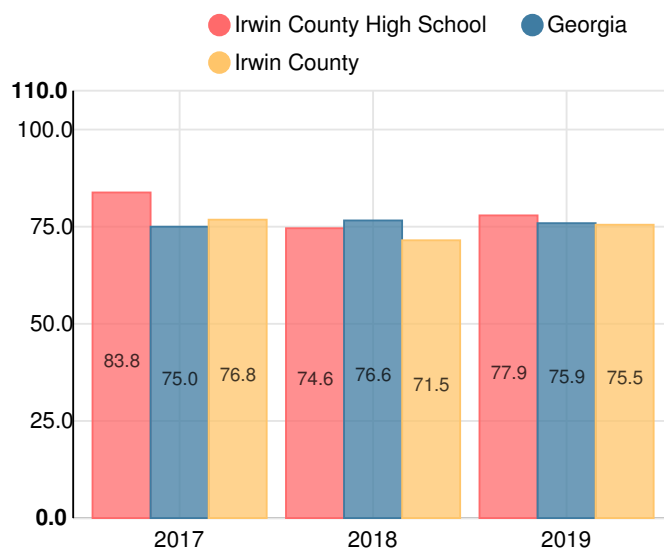

Irwin County High School

 149 Chieftain Circle, Ocilla, GA 31774

 229/468-9421

 Grades: 9-12

 Enrollment: 474 students

Note: For information on educator qualifications and other federal reporting requirements, [click here](#).
Discipline data are available in the [K-12 Student Discipline Dashboard](#).

Performance Snapshot

- Irwin County High School's **overall performance is higher than 60% of schools in the state** and is higher than its district.
- Its students' **academic growth is higher than 65% of schools in the state**.
- **Its four-year graduation rate is 95.2%**, which is higher than 86% of high schools.
- **59.1% of graduates are college and career ready**.
- Irwin County High School is **Beating the Odds**, meaning that it performs better than similar schools.

School Wide

C77.9

Year	Irwin County High School
2019	C
2018	C
2017	B
2016	D
2015	C

Grade conversion	
A	90 - 100
B	80 - 89.9
C	70 - 79.9
D	60 - 69.9
F	0 - 59.9

CCRPI Single Score

Student Mobility Rate

9.9%

School Climate Star Rating