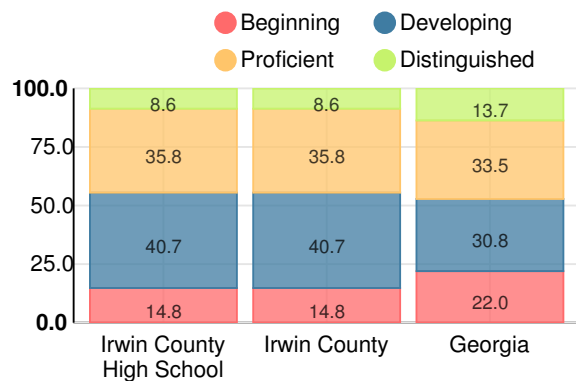

Performance Snapshot

- Irwin County High School's **overall performance is higher than 60% of schools in the state** and is higher than its district.
- Its students' **academic growth is higher than 65% of schools in the state**.
- **Its four-year graduation rate is 95.2%**, which is higher than 86% of high schools.
- **59.1% of graduates are college and career ready**.
- Irwin County High School is **Beating the Odds**, meaning that it performs better than similar schools.

Financial Efficiency Star Rating

Per Pupil Expenditures

Race/Ethnicity

- Asian/Pacific Islander
- American Indian/Alaskan
- Black
- Hispanic
- Multi-racial
- White

Economically Disadvantaged (ED)

- ED
- Not ED

American Literature & Composition

Percent of students scoring in each performance level on 2019

Georgia Milestones

Coordinate Algebra/Algebra I

Percent of students scoring in each performance level on 2019

Georgia Milestones

Biology

Percent of students scoring in each performance level on 2019

Georgia Milestones

US History

Percent of students scoring in each performance level on 2019

Georgia Milestones

College & Career Readiness