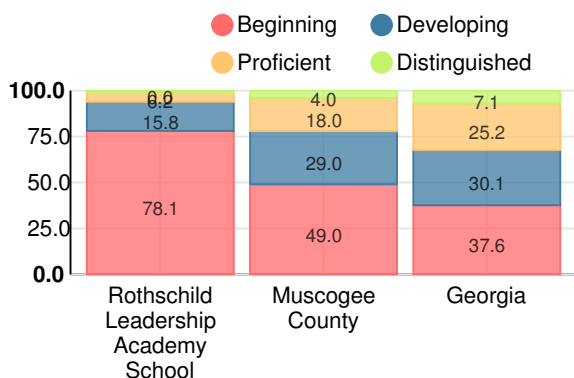

Performance Snapshot

- Rothschild Leadership Academy School's **overall performance is higher than 8% of schools in the state** and is lower than its district.
- Its students' **academic growth is higher than 23% of schools in the state** and lower than its district.
- 41.7% of its 8th grade students are reading at or above the grade level target.**

38.4%

School Climate Star Rating

Financial Efficiency Star Rating

Per Pupil Expenditures

Race/Ethnicity

Economically Disadvantaged (ED)

Students with Disability (SWD)

English Language Learners (ELL)

Middle School

CCRPI Score

Rothschild Leadership Academy School

Indicator	2019
Content Mastery	28.4
Progress	74.0
Closing Gaps	61.1
Readiness	67.7
CCRPI Score	57.1

English

Percent of students scoring in each performance level on 2019 Georgia Milestones for middle school grades

Mathematics

Percent of students scoring in each performance level on 2019 Georgia Milestones for middle school grades

Science

Percent of students scoring in each performance level on 2019 Georgia Milestones for middle school grades