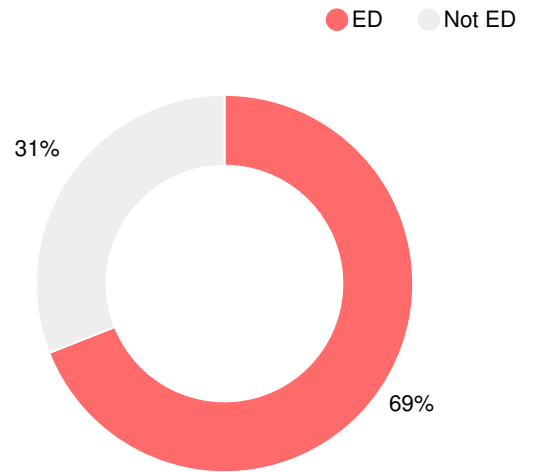

38.4%

School Climate Star Rating

Financial Efficiency Star Rating

Per Pupil Expenditures

Race/Ethnicity

Economically Disadvantaged (ED)

Students with Disability (SWD)

English Language Learners (ELL)

Middle School

CCRPI Score

Rothschild Leadership Academy School

Indicator	2019
Content Mastery	28.4
Progress	74.0
Closing Gaps	61.1
Readiness	67.7
CCRPI Score	57.1

English

Percent of students scoring in each performance level on 2019 Georgia Milestones for middle school grades