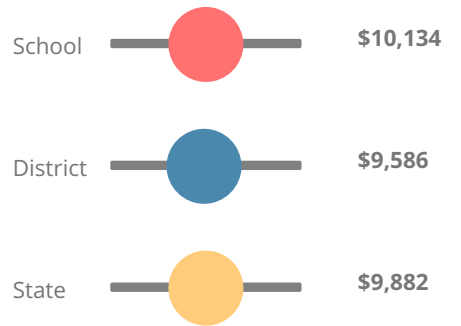

38.4%

School Climate Star Rating

Financial Efficiency Star Rating

Per Pupil Expenditures

Race/Ethnicity

Economically Disadvantaged (ED)

Students with Disability (SWD)

English Language Learners (ELL)