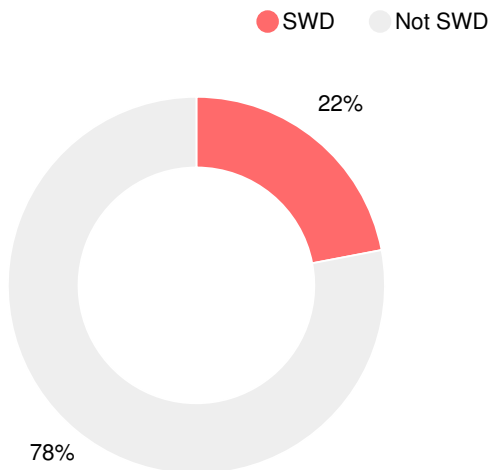

38.4%

School Climate Star Rating

Financial Efficiency Star Rating

Per Pupil Expenditures

Race/Ethnicity

Economically Disadvantaged (ED)

Students with Disability (SWD)

English Language Learners (ELL)

Middle School

CCRPI Score

Rothschild Leadership Academy School

Indicator	2019
Content Mastery	28.4
Progress	74.0
Closing Gaps	61.1
Readiness	67.7
CCRPI Score	57.1

English

Percent of students scoring in each performance level on 2019 Georgia Milestones for middle school grades