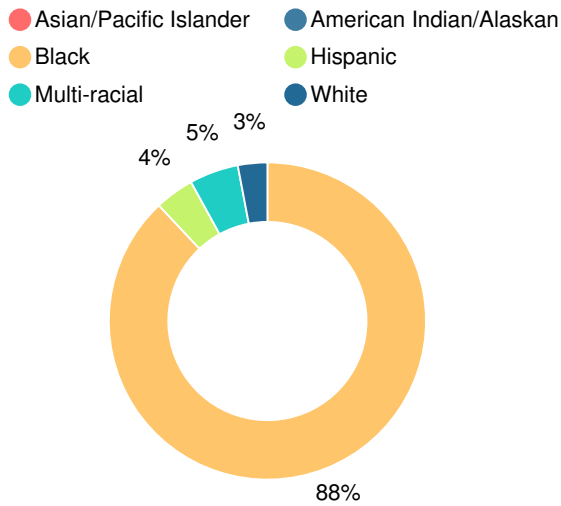

38.4%

School Climate Star Rating

Financial Efficiency Star Rating

Per Pupil Expenditures

Race/Ethnicity

Economically Disadvantaged (ED)

Students with Disability (SWD)

English Language Learners (ELL)