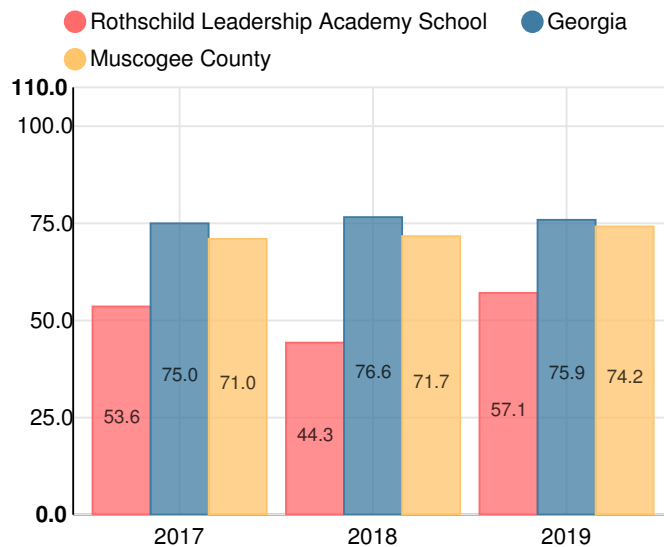

Rothschild Leadership Academy School

 1136 Hunt Ave, Columbus, GA 31907

 (706)569-3709

 Grades: 6-9

 Enrollment: 536 students

Note: For information on educator qualifications and other federal reporting requirements, [click here](#).
Discipline data are available in the [K-12 Student Discipline Dashboard](#).

Performance Snapshot

- Rothschild Leadership Academy School's **overall performance is higher than 8% of schools in the state** and is lower than its district.
- Its students' **academic growth is higher than 23% of schools in the state** and lower than its district.
- 41.7% of its 8th grade students are reading at or above the grade level target.**

School Wide

F57.1

Year	Rothschild Leadership Academy School
2019	F
2018	F
2017	F
2016	F
2015	F

Grade conversion	
A	90 - 100
B	80 - 89.9
C	70 - 79.9
D	60 - 69.9
F	0 - 59.9

CCRPI Single Score

Student Mobility Rate