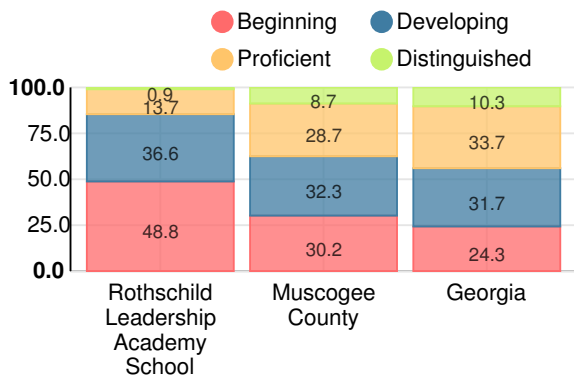

Performance Snapshot

- Rothschild Leadership Academy School's **overall performance is higher than 8% of schools in the state** and is lower than its district.
- Its students' **academic growth is higher than 23% of schools in the state** and lower than its district.
- 41.7% of its 8th grade students are reading at or above the grade level target.**

38.4%

School Climate Star Rating

Financial Efficiency Star Rating

Per Pupil Expenditures

Race/Ethnicity

Economically Disadvantaged (ED)

Students with Disability (SWD)

English Language Learners (ELL)

Middle School

CCRPI Score

Rothschild Leadership Academy School

Indicator	2019
Content Mastery	28.4
Progress	74.0
Closing Gaps	61.1
Readiness	67.7
CCRPI Score	57.1

English

Percent of students scoring in each performance level on 2019 Georgia Milestones for middle school grades

Mathematics

Percent of students scoring in each performance level on 2019 Georgia Milestones for middle school grades

Science

Percent of students scoring in each performance level on 2019 Georgia Milestones for middle school grades