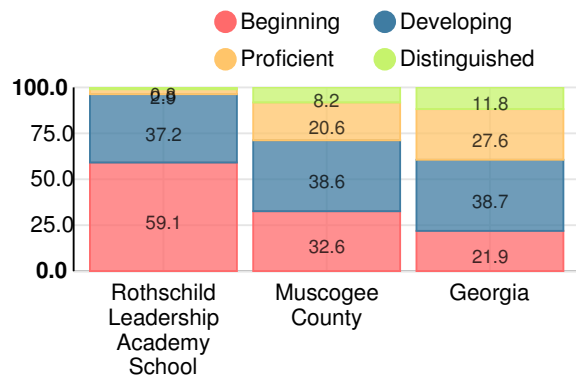

Performance Snapshot

- Rothschild Leadership Academy School's **overall performance is higher than 8% of schools in the state** and is lower than its district.
- Its students' **academic growth is higher than 23% of schools in the state** and lower than its district.
- 41.7% of its 8th grade students are reading at or above the grade level target.**

38.4%

School Climate Star Rating

Financial Efficiency Star Rating

Per Pupil Expenditures

Race/Ethnicity

Economically Disadvantaged (ED)

Students with Disability (SWD)

English Language Learners (ELL)

Middle School

CCRPI Score

Rothschild Leadership Academy School

Indicator	2019
Content Mastery	28.4
Progress	74.0
Closing Gaps	61.1
Readiness	67.7
CCRPI Score	57.1

English

Percent of students scoring in each performance level on 2019 Georgia Milestones for middle school grades

Mathematics

Percent of students scoring in each performance level on 2019 Georgia Milestones for middle school grades

Science

Percent of students scoring in each performance level on 2019 Georgia Milestones for middle school grades