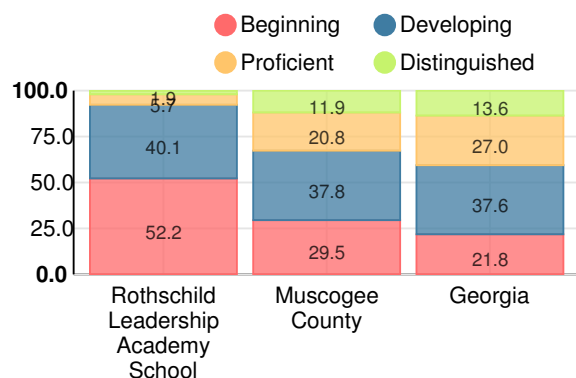

Performance Snapshot

- Rothschild Leadership Academy School's **overall performance is higher than 8% of schools in the state** and is lower than its district.
- Its students' **academic growth is higher than 23% of schools in the state** and lower than its district.
- 41.7% of its 8th grade students are reading at or above the grade level target.**

Middle School

CCRPI Score

Rothschild Leadership Academy School

Indicator	2019
Content Mastery	28.4
Progress	74.0
Closing Gaps	61.1
Readiness	67.7
CCRPI Score	57.1

English

Percent of students scoring in each performance level on 2019 Georgia Milestones for middle school grades

Mathematics

Percent of students scoring in each performance level on 2019 Georgia Milestones for middle school grades

Science

Percent of students scoring in each performance level on 2019 Georgia Milestones for middle school grades

Social Studies

Percent of students scoring in each performance level on 2019 Georgia Milestones for middle school grades

Reading at or above the Grade Level Target (8th Grade)

Percent of students in grade 8 achieving Lexile measure greater than 1097