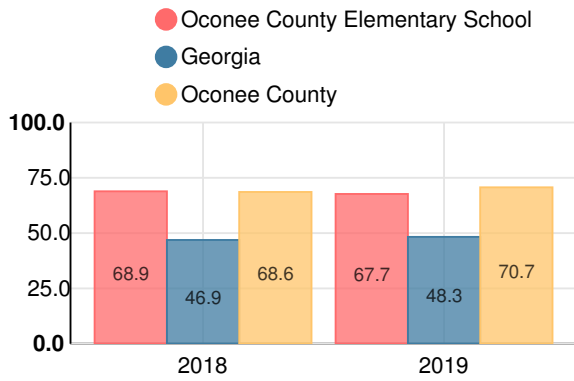

Mathematics

Percent of students scoring in each performance level on 2019 Georgia Milestones for elementary grades

Science

Percent of students scoring in each performance level on 2019 Georgia Milestones for elementary grades

Social Studies

Percent of students scoring in each performance level on 2019 Georgia Milestones for elementary grades

**Reading at or above the Grade Level Target
(3rd Grade)**

Percent of students in grade 3 achieving Lexile measure equal to or greater than 670