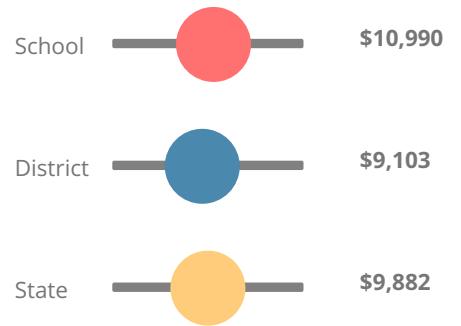

6.3%

School Climate Star Rating

Financial Efficiency Star Rating

Per Pupil Expenditures

Race/Ethnicity

Economically Disadvantaged (ED)

Students with Disability (SWD)

English Language Learners (ELL)