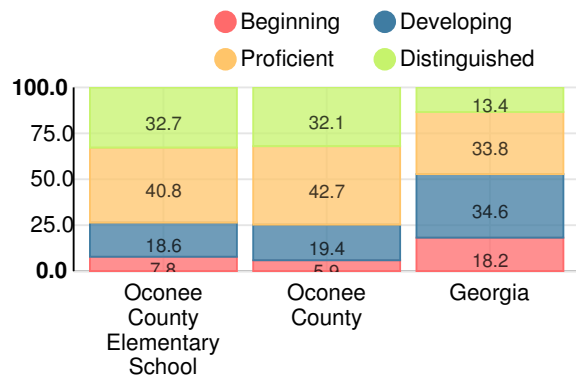

Performance Snapshot

- Oconee County Elementary School's **overall performance is higher than 72% of schools in the state** and is lower than its district.
- Its students' **academic growth is higher than 25% of schools in the state** and lower than its district.
- 67.7% of its 3rd grade students are reading at or above the grade level target.**

6.3%

School Climate Star Rating

Financial Efficiency Star Rating

Per Pupil Expenditures

Race/Ethnicity

Economically Disadvantaged (ED)

Students with Disability (SWD)

English Language Learners (ELL)

Elementary

CCRPI Score

Oconee County Elementary School

Indicator	2019
Content Mastery	96.3
Progress	75.9
Closing Gaps	50.0
Readiness	90.5
CCRPI Score	81.1

English

Percent of students scoring in each performance level on 2019 Georgia Milestones for elementary grades

Mathematics

Percent of students scoring in each performance level on 2019 Georgia Milestones for elementary grades

Science

Percent of students scoring in each performance level on 2019 Georgia Milestones for elementary grades