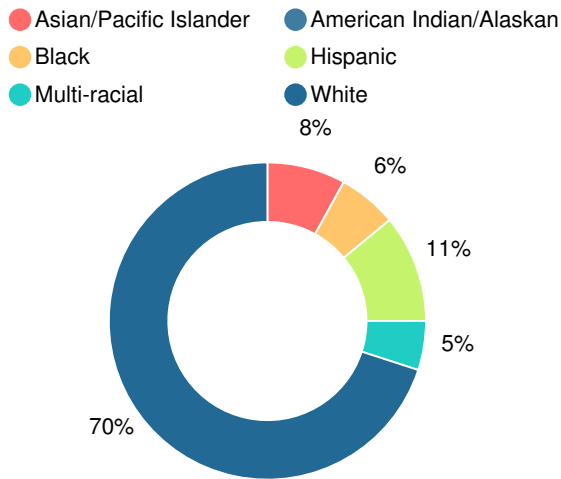

6.3%

School Climate Star Rating

Financial Efficiency Star Rating

Per Pupil Expenditures

Race/Ethnicity

Economically Disadvantaged (ED)

Students with Disability (SWD)

English Language Learners (ELL)