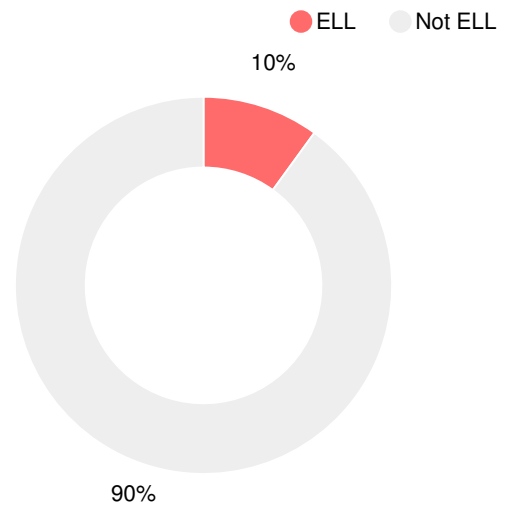

6.3%

School Climate Star Rating

Financial Efficiency Star Rating

Per Pupil Expenditures

Race/Ethnicity

Economically Disadvantaged (ED)

Students with Disability (SWD)

English Language Learners (ELL)