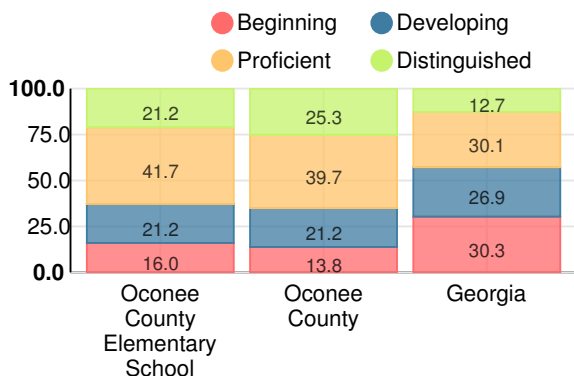

Performance Snapshot

- Oconee County Elementary School's **overall performance is higher than 72% of schools in the state** and is lower than its district.
- Its students' **academic growth is higher than 25% of schools in the state** and lower than its district.
- 67.7% of its 3rd grade students are reading at or above the grade level target.**

6.3%

School Climate Star Rating

Financial Efficiency Star Rating

Per Pupil Expenditures

Race/Ethnicity

Economically Disadvantaged (ED)

Students with Disability (SWD)

English Language Learners (ELL)

Elementary

CCRPI Score

Oconee County Elementary School

Indicator	2019
Content Mastery	96.3
Progress	75.9
Closing Gaps	50.0
Readiness	90.5
CCRPI Score	81.1

English

Percent of students scoring in each performance level on 2019 Georgia Milestones for elementary grades

Mathematics

Percent of students scoring in each performance level on 2019 Georgia Milestones for elementary grades

Science

Percent of students scoring in each performance level on 2019 Georgia Milestones for elementary grades