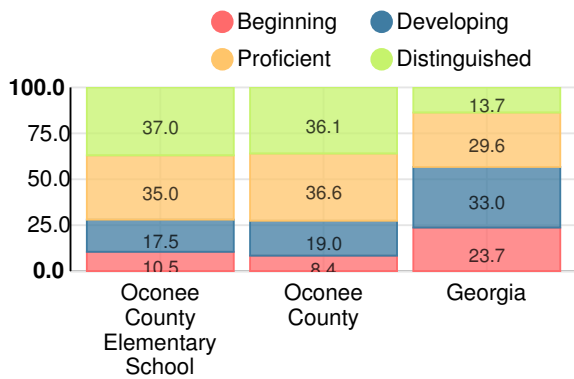

Performance Snapshot

- Oconee County Elementary School's **overall performance is higher than 72% of schools in the state** and is lower than its district.
- Its students' **academic growth is higher than 25% of schools in the state** and lower than its district.
- 67.7% of its 3rd grade students are reading at or above the grade level target.**

6.3%

School Climate Star Rating

Financial Efficiency Star Rating

Per Pupil Expenditures

Race/Ethnicity

Economically Disadvantaged (ED)

Students with Disability (SWD)

English Language Learners (ELL)

Elementary

CCRPI Score

Oconee County Elementary School

Indicator	2019
Content Mastery	96.3
Progress	75.9
Closing Gaps	50.0
Readiness	90.5
CCRPI Score	81.1

English

Percent of students scoring in each performance level on 2019 Georgia Milestones for elementary grades

Mathematics

Percent of students scoring in each performance level on 2019 Georgia Milestones for elementary grades

Science

Percent of students scoring in each performance level on 2019 Georgia Milestones for elementary grades