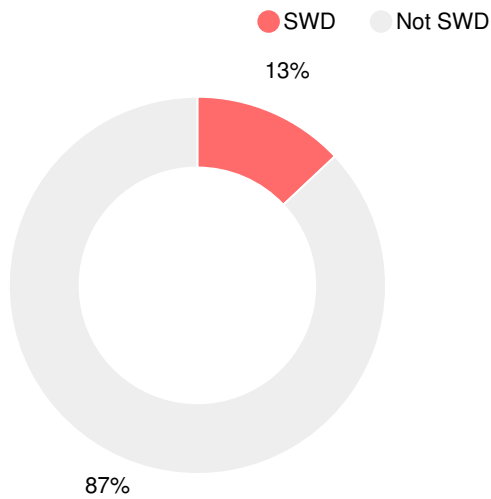

6.3%

School Climate Star Rating

Financial Efficiency Star Rating

Per Pupil Expenditures

Race/Ethnicity

Economically Disadvantaged (ED)

Students with Disability (SWD)

English Language Learners (ELL)