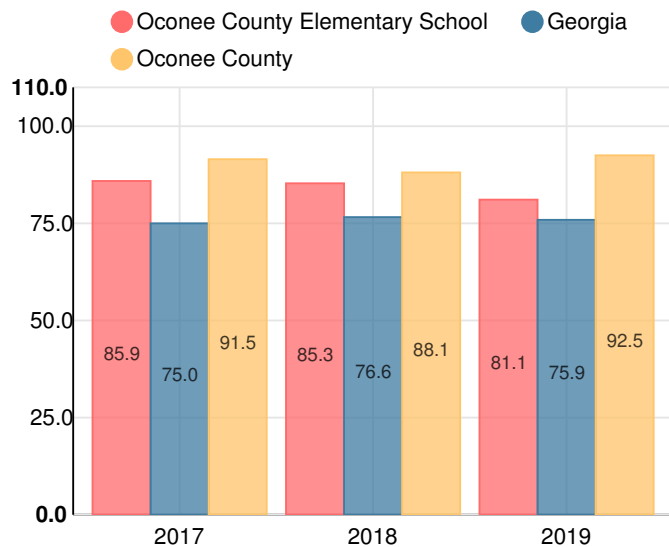

Oconee County Elementary School

2230 Hog Mountain Rd, Watkinsville, GA 30677

(706)769-7791

Grades: 3-5

Enrollment: 447 students

Note: For information on educator qualifications and other federal reporting requirements, [click here](#).
Discipline data are available in the [K-12 Student Discipline Dashboard](#).

Performance Snapshot

- Oconee County Elementary School's **overall performance is higher than 72% of schools in the state** and is lower than its district.
- Its students' **academic growth is higher than 25% of schools in the state** and lower than its district.
- **67.7% of its 3rd grade students are reading at or above the grade level target.**

School Wide

B81.1

Year	Oconee County Elementary School
2019	B
2018	B
2017	B
2016	A
2015	B

Grade conversion	
A	90 - 100
B	80 - 89.9
C	70 - 79.9
D	60 - 69.9
F	0 - 59.9

CCRPI Single Score