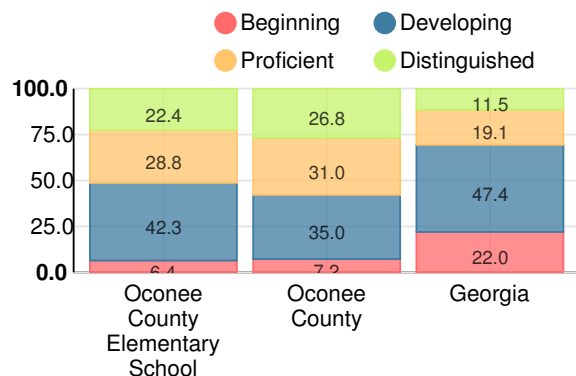

6.3%

School Climate Star Rating

Financial Efficiency Star Rating

Per Pupil Expenditures

Race/Ethnicity

Economically Disadvantaged (ED)

Students with Disability (SWD)

English Language Learners (ELL)

Elementary

CCRPI Score

Oconee County Elementary School

Indicator	2019
Content Mastery	96.3
Progress	75.9
Closing Gaps	50.0
Readiness	90.5
CCRPI Score	81.1

English

Percent of students scoring in each performance level on 2019 Georgia Milestones for elementary grades

Mathematics

Percent of students scoring in each performance level on 2019 Georgia Milestones for elementary grades

Science

Percent of students scoring in each performance level on 2019 Georgia Milestones for elementary grades

Social Studies

Percent of students scoring in each performance level on 2019 Georgia Milestones for elementary grades

**Reading at or above the Grade Level Target
(3rd Grade)**

Percent of students in grade 3 achieving Lexile measure equal to or greater than 670