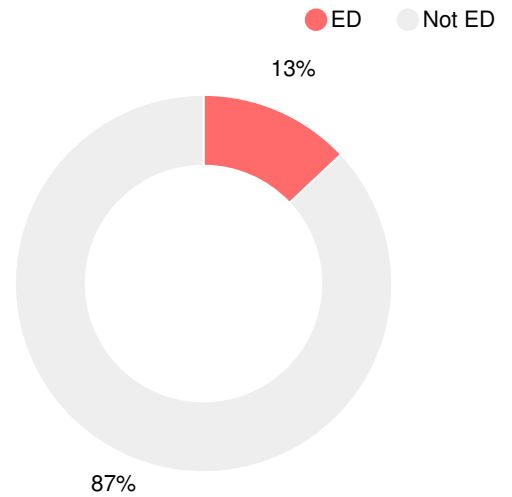

6.3%

School Climate Star Rating

Financial Efficiency Star Rating

Per Pupil Expenditures

Race/Ethnicity

Economically Disadvantaged (ED)

Students with Disability (SWD)

English Language Learners (ELL)

Elementary

CCRPI Score

Oconee County Elementary School

Indicator	2019
Content Mastery	96.3
Progress	75.9
Closing Gaps	50.0
Readiness	90.5
CCRPI Score	81.1

English

Percent of students scoring in each performance level on 2019 Georgia Milestones for elementary grades