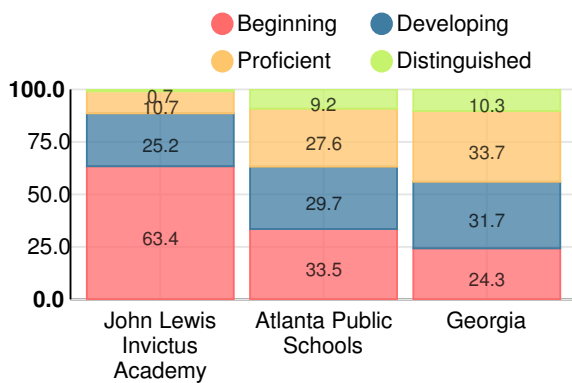

Grade conversion	
A	90 - 100
B	80 - 89.9
C	70 - 79.9
D	60 - 69.9
F	0 - 59.9

CCRPI Single Score

Student Mobility Rate

48.4%

School Climate Star Rating

Per Pupil Expenditures

Race/Ethnicity

- Asian/Pacific Islander
- American Indian/Alaskan
- Black
- Hispanic
- Multi-racial
- White

Economically Disadvantaged (ED)

- ED
- Not ED

Students with Disability (SWD)

- SWD
- Not SWD

English Language Learners (ELL)

- ELL
- Not ELL

Middle School

CCRPI Score

John Lewis Invictus Academy

Indicator	2019
Content Mastery	24.2
Progress	68.8
Closing Gaps	75.0
Readiness	61.3
CCRPI Score	54.9

English

Percent of students scoring in each performance level on 2019
Georgia Milestones for middle school grades