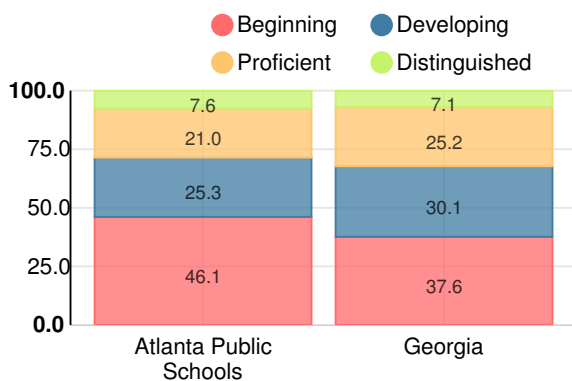

Grade conversion	
A	90 - 100
B	80 - 89.9
C	70 - 79.9
D	60 - 69.9
F	0 - 59.9

CCRPI Single Score

Student Mobility Rate

48.4%

School Climate Star Rating

Per Pupil Expenditures

Race/Ethnicity

- Asian/Pacific Islander
- American Indian/Alaskan
- Black
- Hispanic
- Multi-racial
- White

Economically Disadvantaged (ED)

- ED
- Not ED

Students with Disability (SWD)

- SWD
- Not SWD

English Language Learners (ELL)

- ELL
- Not ELL

Middle School

CCRPI Score

John Lewis Invictus Academy

Indicator	2019
Content Mastery	24.2
Progress	68.8
Closing Gaps	75.0
Readiness	61.3
CCRPI Score	54.9

English

Percent of students scoring in each performance level on 2019
Georgia Milestones for middle school grades

Mathematics

Percent of students scoring in each performance level on 2019
Georgia Milestones for middle school grades

Science

Percent of students scoring in each performance level on 2019
Georgia Milestones for middle school grades