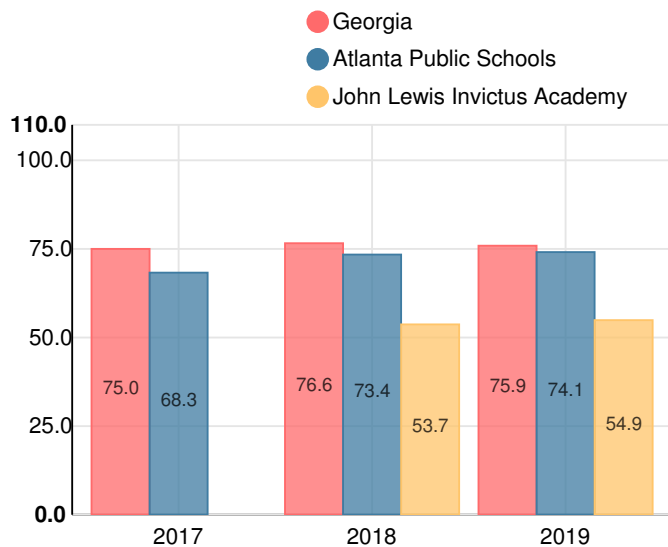

Note: For information on educator qualifications and other federal reporting requirements, [click here](#).

Discipline data are available in the [K-12 Student Discipline Dashboard](#).

School Wide

F54.9

Year	John Lewis Invictus Academy
2019	F
2018	F

Grade conversion	
A	90 - 100
B	80 - 89.9
C	70 - 79.9
D	60 - 69.9
F	0 - 59.9

CCRPI Single Score

Student Mobility Rate

48.4%

School Climate Star Rating

Per Pupil Expenditures

Race/Ethnicity

- Asian/Pacific Islander
- American Indian/Alaskan
- Black
- Hispanic
- Multi-racial
- White