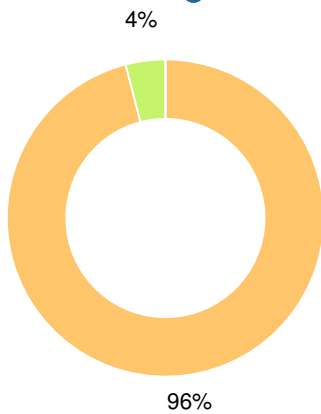

Grade conversion	
A	90 - 100
B	80 - 89.9
C	70 - 79.9
D	60 - 69.9
F	0 - 59.9

CCRPI Single Score

Student Mobility Rate

48.4%

School Climate Star Rating

Per Pupil Expenditures

Race/Ethnicity

- Asian/Pacific Islander
- American Indian/Alaskan
- Black
- Hispanic
- Multi-racial
- White

Economically Disadvantaged (ED)

- ED
- Not ED

Students with Disability (SWD)

- SWD
- Not SWD

English Language Learners (ELL)

- ELL
- Not ELL

Middle School

CCRPI Score