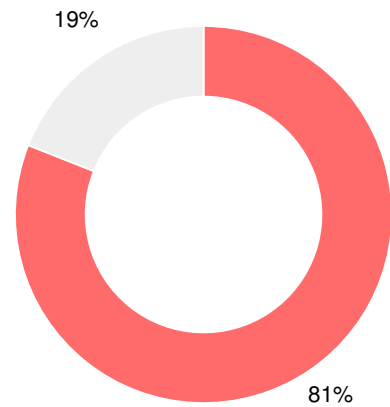

Economically Disadvantaged (ED)

- ED
- Not ED