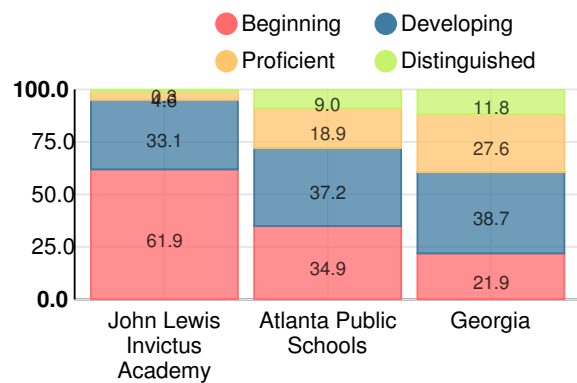

Grade conversion	
A	90 - 100
B	80 - 89.9
C	70 - 79.9
D	60 - 69.9
F	0 - 59.9

CCRPI Single Score

Student Mobility Rate

48.4%

School Climate Star Rating

Per Pupil Expenditures

Race/Ethnicity

- Asian/Pacific Islander
- American Indian/Alaskan
- Black
- Hispanic
- Multi-racial
- White

Economically Disadvantaged (ED)

- ED
- Not ED

Students with Disability (SWD)

- SWD
- Not SWD

English Language Learners (ELL)

- ELL
- Not ELL

Middle School

CCRPI Score

John Lewis Invictus Academy

Indicator	2019
Content Mastery	24.2
Progress	68.8
Closing Gaps	75.0
Readiness	61.3
CCRPI Score	54.9

English

Percent of students scoring in each performance level on 2019
Georgia Milestones for middle school grades

Mathematics

Percent of students scoring in each performance level on 2019
Georgia Milestones for middle school grades

Science

Percent of students scoring in each performance level on 2019
Georgia Milestones for middle school grades