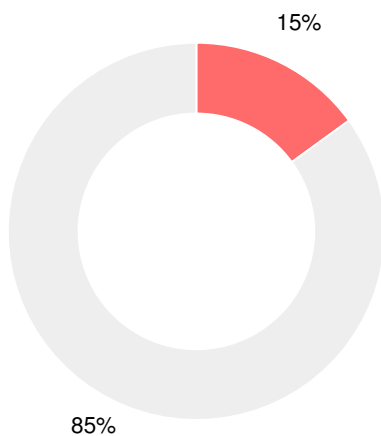

Students with Disability (SWD)

- SWD
- Not SWD