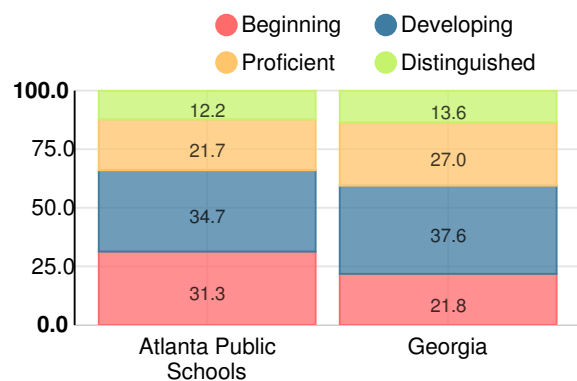

Grade conversion	
A	90 - 100
B	80 - 89.9
C	70 - 79.9
D	60 - 69.9
F	0 - 59.9

CCRPI Single Score

Student Mobility Rate

48.4%

School Climate Star Rating

Per Pupil Expenditures

Race/Ethnicity

- Asian/Pacific Islander
- American Indian/Alaskan
- Black
- Hispanic
- Multi-racial
- White

John Lewis Invictus Academy

Indicator	2019
Content Mastery	24.2
Progress	68.8
Closing Gaps	75.0
Readiness	61.3
CCRPI Score	54.9

English

Percent of students scoring in each performance level on 2019
Georgia Milestones for middle school grades

Mathematics

Percent of students scoring in each performance level on 2019
Georgia Milestones for middle school grades

Science

Percent of students scoring in each performance level on 2019
Georgia Milestones for middle school grades

Social Studies

Percent of students scoring in each performance level on 2019
Georgia Milestones for middle school grades

Reading at or above the Grade Level Target (8th Grade)

Percent of students in grade 8 achieving Lexile measure greater than 1097