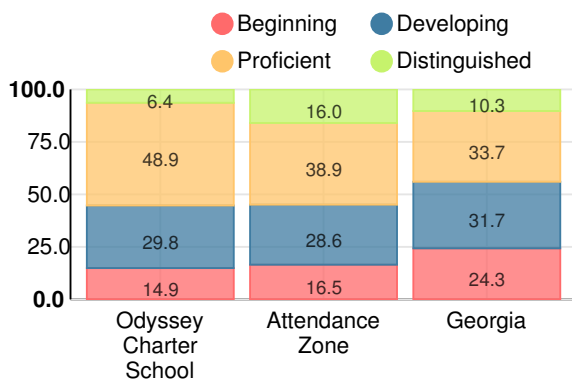

Social Studies

Percent of students scoring in each performance level on 2019 Georgia Milestones for elementary grades

**Reading at or above the Grade Level Target
(3rd Grade)**

Percent of students in grade 3 achieving Lexile measure equal to or greater than 670

**Reading at or above the Grade Level Target
(5th Grade)**

Percent of students in grade 5 achieving Lexile measure equal to or greater than 920

Middle School

CCRPI Score

Odyssey Charter School

Indicator	2019
Content Mastery	69.0
Progress	100.0
Closing Gaps	100.0
Readiness	86.3
CCRPI Score	88.0

English

Percent of students scoring in each performance level on 2019 Georgia Milestones for middle school grades

Mathematics

Percent of students scoring in each performance level on 2019 Georgia Milestones for middle school grades