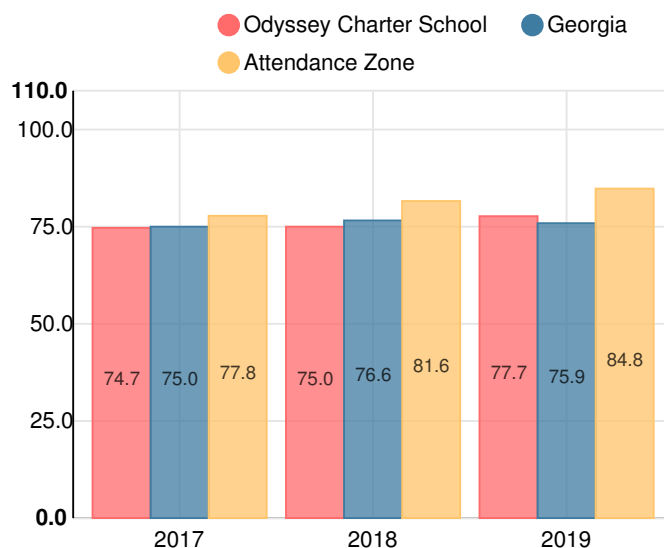

Odyssey Charter School

14 Saint John Cir, Newnan, GA 30265

(770)251-6111

Grades: K-8

Enrollment: 351 students

Note: For information on educator qualifications and other federal reporting requirements, [click here](#).

Discipline data are available in the [K-12 Student Discipline Dashboard](#).

Performance Snapshot

- Odyssey Charter School's **overall performance is higher than 59% of schools in the state.**
- Its elementary students' **academic growth is higher than 19% of elementary schools in the state.**
- Its middle school students' **academic growth is higher than 99% of middle schools in the state.**
- **37.8% of its 3rd grade students are reading at or above the grade level target.**
- **71.4% of its 8th grade students are reading at or above the grade level target.**

School Wide

C77.7

Year	Odyssey Charter School
2019	C
2018	C
2017	C
2016	C
2015	D

Grade conversion	
A	90 - 100
B	80 - 89.9
C	70 - 79.9
D	60 - 69.9
F	0 - 59.9

CCRPI Single Score