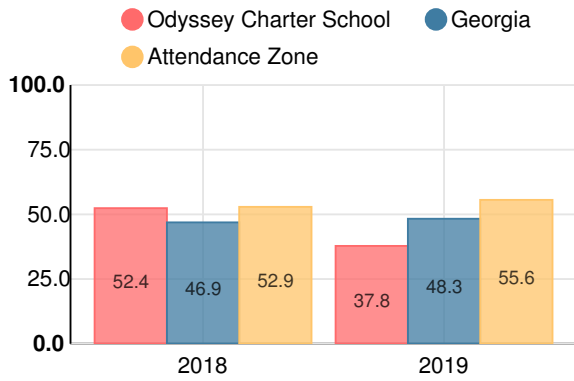

Odyssey Charter School

Indicator	2019
Content Mastery	73.6
Progress	72.9
Closing Gaps	60.7
Readiness	83.9
CCRPI Score	73.5

English

Percent of students scoring in each performance level on 2019 Georgia Milestones for elementary grades

Mathematics

Percent of students scoring in each performance level on 2019 Georgia Milestones for elementary grades

Science

Percent of students scoring in each performance level on 2019 Georgia Milestones for elementary grades

Social Studies

Percent of students scoring in each performance level on 2019 Georgia Milestones for elementary grades

**Reading at or above the Grade Level Target
(3rd Grade)**

Percent of students in grade 3 achieving Lexile measure equal to or greater than 670