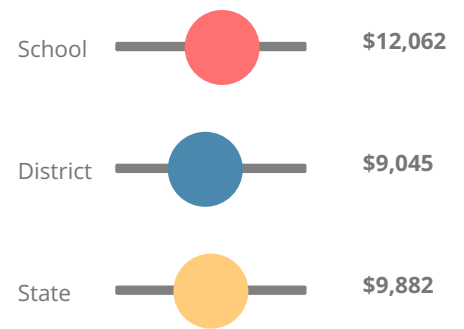

Student Mobility Rate

12.8%

School Climate Star Rating

Financial Efficiency Star Rating

Per Pupil Expenditures