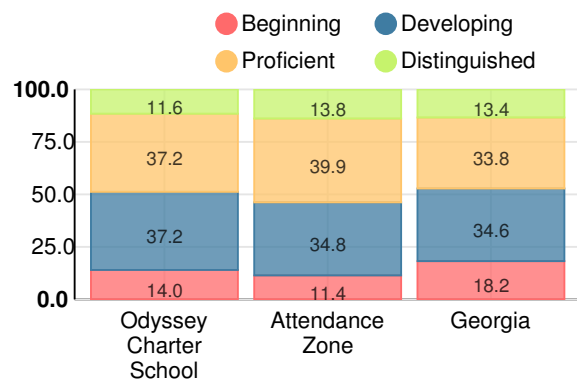

Financial Efficiency Star Rating

Per Pupil Expenditures

Race/Ethnicity

Economically Disadvantaged (ED)

Students with Disability (SWD)

English Language Learners (ELL)

Elementary

CCRPI Score

Odyssey Charter School

Indicator	2019
Content Mastery	73.6
Progress	72.9
Closing Gaps	60.7
Readiness	83.9
CCRPI Score	73.5

English

Percent of students scoring in each performance level on 2019 Georgia Milestones for elementary grades

Mathematics

Percent of students scoring in each performance level on 2019 Georgia Milestones for elementary grades

Science

Percent of students scoring in each performance level on 2019 Georgia Milestones for elementary grades