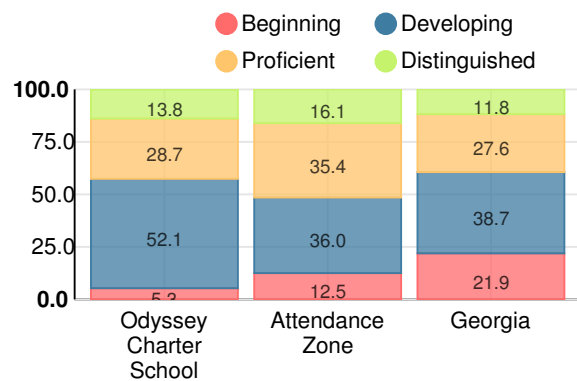

Social Studies

Percent of students scoring in each performance level on 2019 Georgia Milestones for elementary grades

**Reading at or above the Grade Level Target
(3rd Grade)**

Percent of students in grade 3 achieving Lexile measure equal to or greater than 670

**Reading at or above the Grade Level Target
(5th Grade)**

Percent of students in grade 5 achieving Lexile measure equal to or greater than 920

Middle School

CCRPI Score

Odyssey Charter School

Indicator	2019
Content Mastery	69.0
Progress	100.0
Closing Gaps	100.0
Readiness	86.3
CCRPI Score	88.0

English

Percent of students scoring in each performance level on 2019 Georgia Milestones for middle school grades

Mathematics

Percent of students scoring in each performance level on 2019 Georgia Milestones for middle school grades