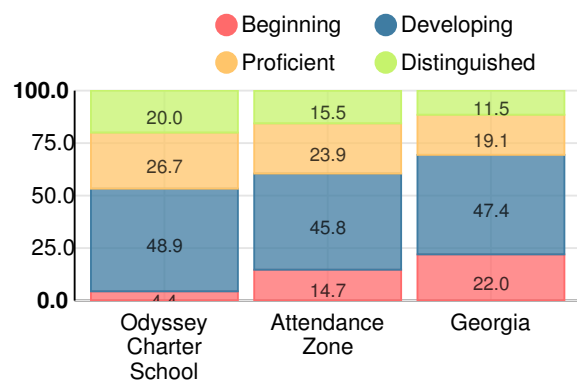

Mathematics

Percent of students scoring in each performance level on 2019 Georgia Milestones for elementary grades

Science

Percent of students scoring in each performance level on 2019 Georgia Milestones for elementary grades

Social Studies

Percent of students scoring in each performance level on 2019 Georgia Milestones for elementary grades

**Reading at or above the Grade Level Target
(3rd Grade)**

Percent of students in grade 3 achieving Lexile measure equal to or greater than 670