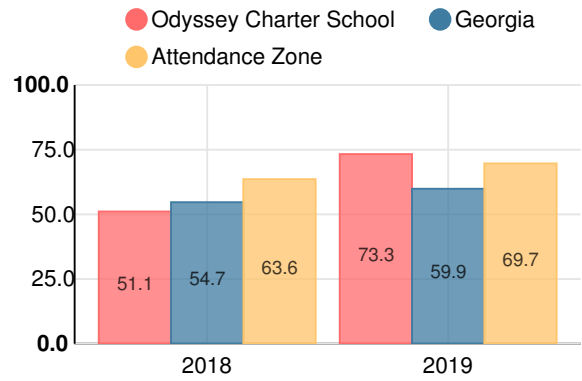

**Reading at or above the Grade Level Target
(5th Grade)**

Percent of students in grade 5 achieving Lexile measure equal to or greater than 920