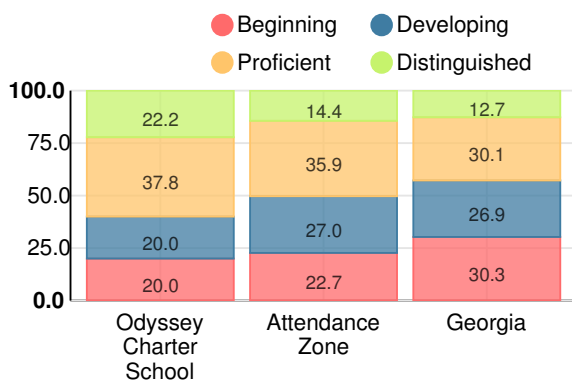

Financial Efficiency Star Rating

Per Pupil Expenditures

Race/Ethnicity

Economically Disadvantaged (ED)

Students with Disability (SWD)

English Language Learners (ELL)

Elementary

CCRPI Score

Odyssey Charter School

Indicator	2019
Content Mastery	73.6
Progress	72.9
Closing Gaps	60.7
Readiness	83.9
CCRPI Score	73.5

English

Percent of students scoring in each performance level on 2019 Georgia Milestones for elementary grades

Mathematics

Percent of students scoring in each performance level on 2019 Georgia Milestones for elementary grades

Science

Percent of students scoring in each performance level on 2019 Georgia Milestones for elementary grades