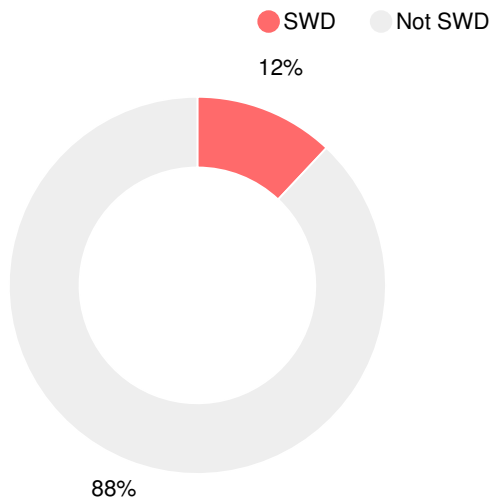

Financial Efficiency Star Rating

Per Pupil Expenditures

Race/Ethnicity

Economically Disadvantaged (ED)

Students with Disability (SWD)

English Language Learners (ELL)

Elementary

CCRPI Score