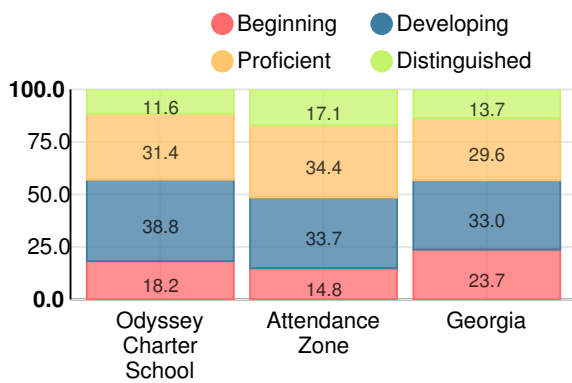

Discipline data are available in the [K-12 Student Discipline Dashboard](#).

Performance Snapshot

- Odyssey Charter School's **overall performance is higher than 59% of schools in the state.**
- Its elementary students' **academic growth is higher than 19% of elementary schools in the state.**
- Its middle school students' **academic growth is higher than 99% of middle schools in the state.**
- **37.8% of its 3rd grade students are reading at or above the grade level target.**
- **71.4% of its 8th grade students are reading at or above the grade level target.**

Financial Efficiency Star Rating

Per Pupil Expenditures

Race/Ethnicity

Economically Disadvantaged (ED)

Students with Disability (SWD)

English Language Learners (ELL)

Elementary

CCRPI Score

Odyssey Charter School

Indicator	2019
Content Mastery	73.6
Progress	72.9
Closing Gaps	60.7
Readiness	83.9
CCRPI Score	73.5

English

Percent of students scoring in each performance level on 2019 Georgia Milestones for elementary grades