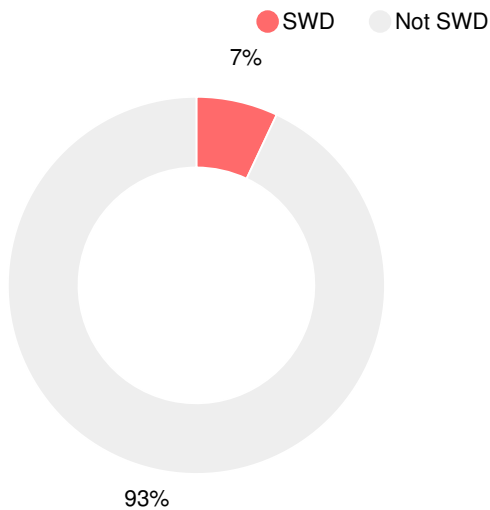

## CCRPI Single Score

Student Mobility Rate

17.7%

School Climate Star Rating

Per Pupil Expenditures

Race/Ethnicity

Economically Disadvantaged (ED)

Students with Disability (SWD)

English Language Learners (ELL)