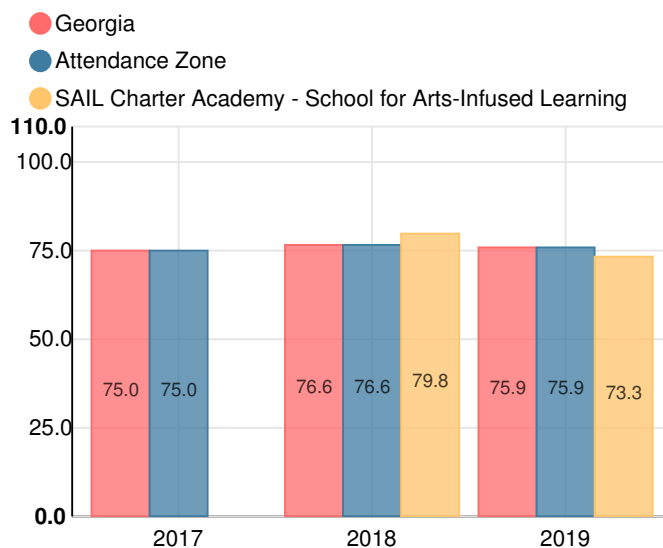

SAIL Charter Academy - School for Arts-Infused Learning

4575 Blanchard Woods Dr., Evans, GA 30809

(762)585-1400

Grades: K-7

Enrollment: 520 students

Note: For information on educator qualifications and other federal reporting requirements, [click here](#).
Discipline data are available in the [K-12 Student Discipline Dashboard](#).

Performance Snapshot

- SAIL Charter Academy - School for Arts-Infused Learning's **overall performance is higher than 45% of schools in the state.**
- Its elementary students' **academic growth is higher than 18% of elementary schools in the state.**
- Its middle school students' **academic growth is higher than 1% of middle schools in the state.**
- **64.3% of its 3rd grade students are reading at or above the grade level target.**

School Wide

C73.3

Year	SAIL Charter Academy - School for Arts-Infused Learning
2019	C
2018	C

Grade conversion	
A	90 - 100
B	80 - 89.9
C	70 - 79.9
D	60 - 69.9
F	0 - 59.9

CCRPI Single Score