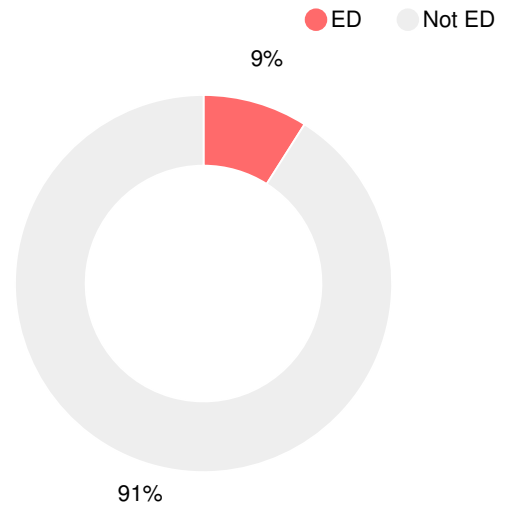

## CCRPI Single Score

Student Mobility Rate

17.7%

School Climate Star Rating

Per Pupil Expenditures

Race/Ethnicity

Economically Disadvantaged (ED)

Students with Disability (SWD)

English Language Learners (ELL)