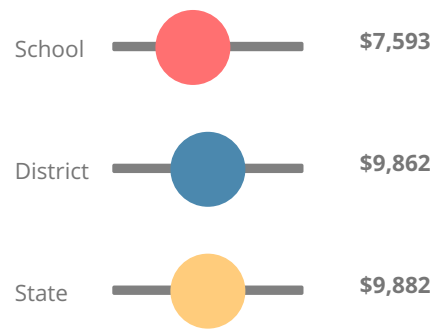

## CCRPI Single Score

Student Mobility Rate

17.7%

School Climate Star Rating

Per Pupil Expenditures

Race/Ethnicity

Economically Disadvantaged (ED)

Students with Disability (SWD)