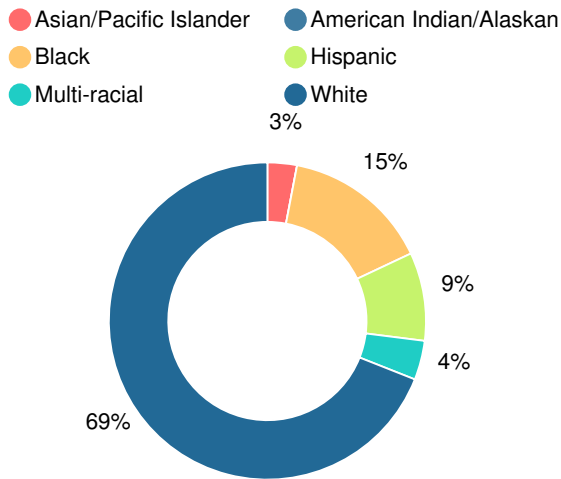

## CCRPI Single Score

Student Mobility Rate

17.7%

School Climate Star Rating

Per Pupil Expenditures

Race/Ethnicity

Economically Disadvantaged (ED)

Students with Disability (SWD)

English Language Learners (ELL)