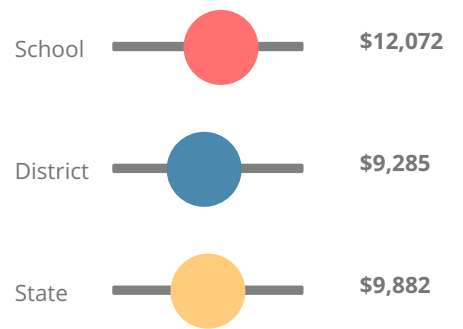

CCRPI Single Score

Student Mobility Rate

14.8%

School Climate Star Rating

Per Pupil Expenditures

Race/Ethnicity

- Asian/Pacific Islander
- American Indian/Alaskan
- Black
- Hispanic
- Multi-racial
- White

Economically Disadvantaged (ED)