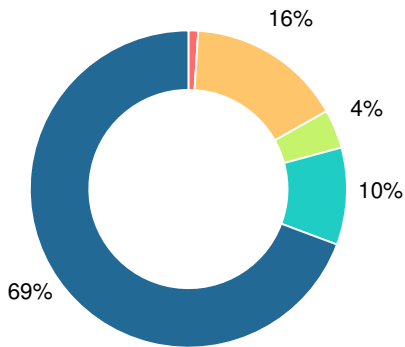

CCRPI Single Score

Student Mobility Rate

14.8%

School Climate Star Rating

Per Pupil Expenditures

Race/Ethnicity

- Asian/Pacific Islander
- American Indian/Alaskan
- Black
- Hispanic
- Multi-racial
- White

Economically Disadvantaged (ED)