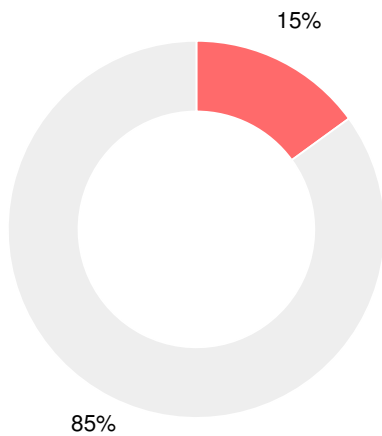

CCRPI Single Score

Student Mobility Rate

14.8%

School Climate Star Rating

Per Pupil Expenditures

Race/Ethnicity

- Asian/Pacific Islander
- American Indian/Alaskan
- Black
- Hispanic
- Multi-racial
- White

Economically Disadvantaged (ED)

- ED
- Not ED

Students with Disability (SWD)

- SWD
- Not SWD

English Language Learners (ELL)

- ELL
- Not ELL