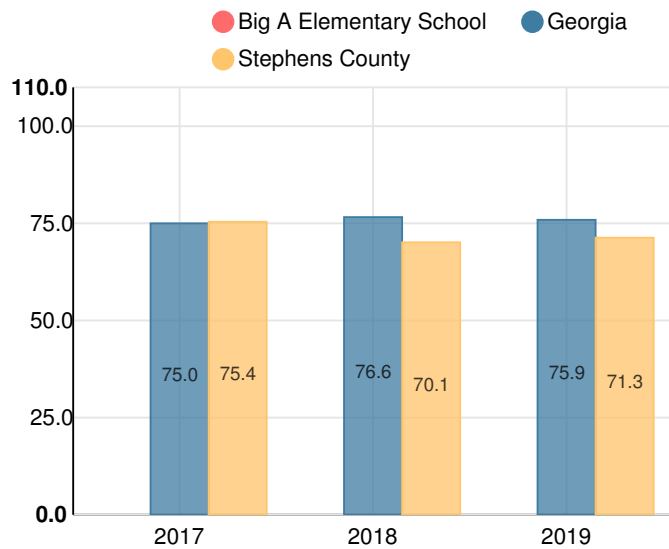

Big A Elementary School

 289 Sorrells road, Eastanollee, GA 30538

 (706)886-2987

 Grades: K

 Enrollment: 290 students

Note: For information on educator qualifications and other federal reporting requirements, [click here](#).

Discipline data are available in the [K-12 Student Discipline Dashboard](#).

School Wide

-NA

Year	Big A Elementary School
2019	-
2017	-
2016	-
2015	-

Grade conversion	
A	90 - 100
B	80 - 89.9
C	70 - 79.9
D	60 - 69.9
F	0 - 59.9

CCRPI Single Score

Student Mobility Rate

14.8%

School Climate Star Rating

Per Pupil Expenditures

Race/Ethnicity

- Asian/Pacific Islander
- American Indian/Alaskan
- Black
- Hispanic
- Multi-racial
- White

Economically Disadvantaged (ED)