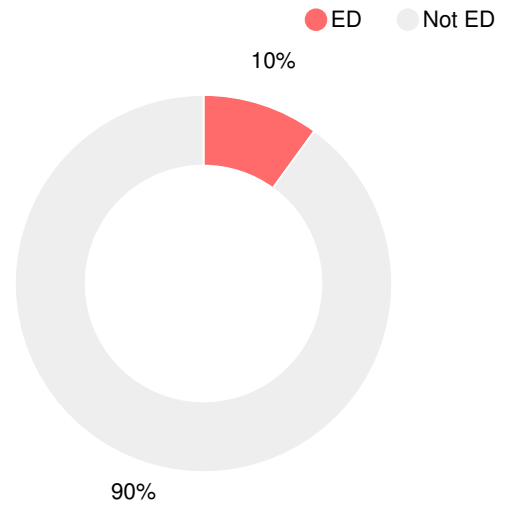

Discipline data are available in the [K-12 Student Discipline Dashboard](#).

Performance Snapshot

- Cherokee Bluff High School's **overall performance is higher than 47% of schools in the state** and is similar to its district.
- Its students' **academic growth is higher than 19% of schools in the state** and lower than its district.
- Its four-year graduation rate is 89.7%**, which is **higher than 58% of high schools in the state** and higher than its district.

School Wide

C73.9

Year	Cherokee Bluff High School
2019	C

Grade conversion	
A	90 - 100
B	80 - 89.9
C	70 - 79.9
D	60 - 69.9
F	0 - 59.9

CCRPI Single Score

Student Mobility Rate

13.2%

School Climate Star Rating

Per Pupil Expenditures

Race/Ethnicity

Economically Disadvantaged (ED)

Students with Disability (SWD)

English Language Learners (ELL)