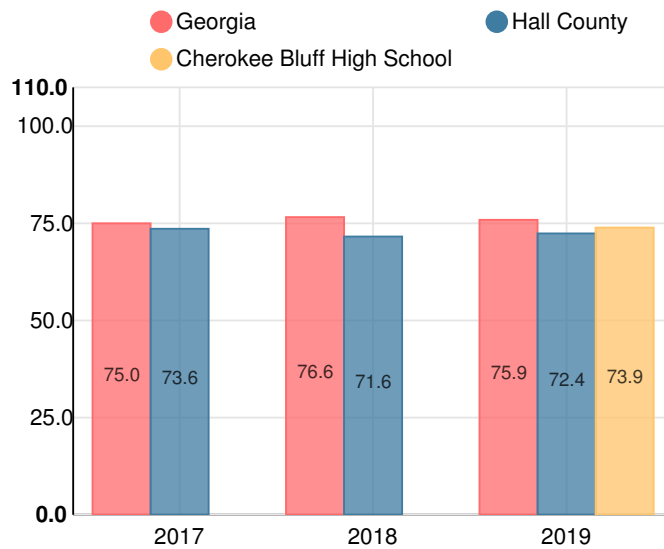

Cherokee Bluff High School

6603 Spout Springs Road, Flowery Branch, GA 30542

770-967-0080

Grades: 9-12

Enrollment: 704 students

Note: For information on educator qualifications and other federal reporting requirements, [click here](#).

Discipline data are available in the [K-12 Student Discipline Dashboard](#).

Performance Snapshot

- Cherokee Bluff High School's **overall performance is higher than 47% of schools in the state** and is similar to its district.
- Its students' **academic growth is higher than 19% of schools in the state** and lower than its district.
- **Its four-year graduation rate is 89.7%**, which is **higher than 58% of high schools in the state** and higher than its district.

School Wide

C73.9

Year	Cherokee Bluff High School
2019	C

Grade conversion	
A	90 - 100
B	80 - 89.9
C	70 - 79.9
D	60 - 69.9
F	0 - 59.9

CCRPI Single Score