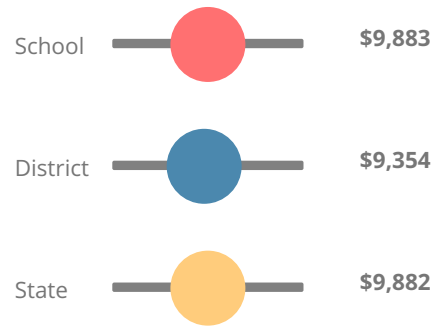

School Wide

C73.9

Year	Cherokee Bluff High School
2019	C

Grade conversion	
A	90 - 100
B	80 - 89.9
C	70 - 79.9
D	60 - 69.9
F	0 - 59.9

CCRPI Single Score

Student Mobility Rate

13.2%

School Climate Star Rating

Per Pupil Expenditures

Race/Ethnicity

Economically Disadvantaged (ED)

Students with Disability (SWD)

English Language Learners (ELL)